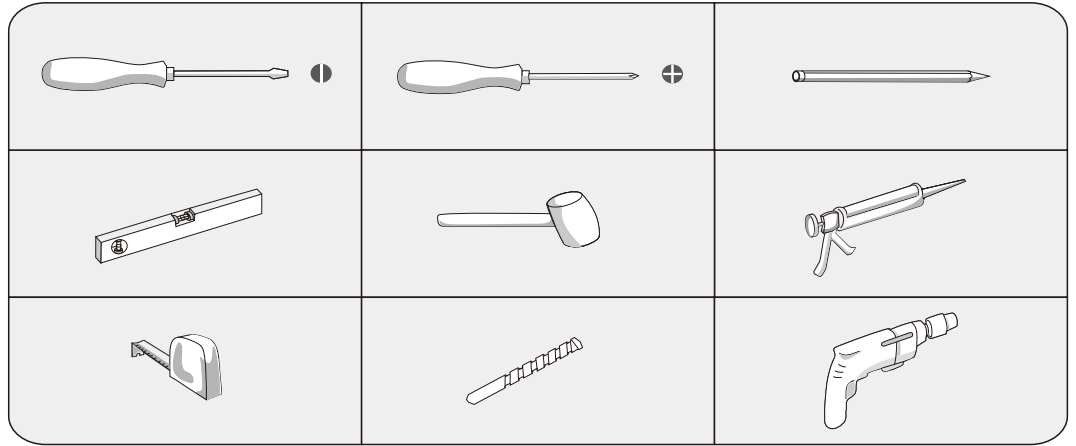

Installation Instructions

Sw420105

SIDE

X=350mm

- M8*40
 x5pcs
- M5*40mm
 x4pcs
- x2pcs
- x1pc
- ST4*40mm
 x1pc
- ST4*14mm
 x1pc

1

2

3