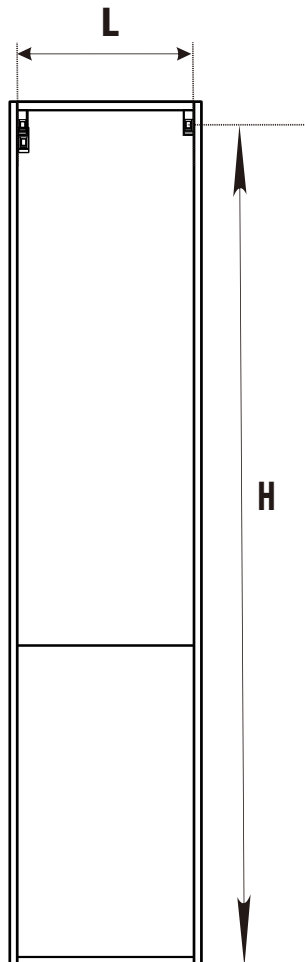

Installation Instructions

Sw420105

SIDE

X=350mm

- M8*40
 x5pcs
- M5*40mm
 x4pcs
- x2pcs
- x1pc
- ST4*40mm
 x1pc
- ST4*14mm
 x1pc

1

2

3

4

5