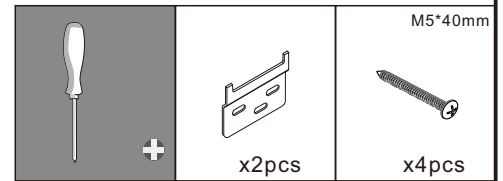

Installation Instructions

Sw420105

SIDE

X=350mm

- M8*40
 x5pcs
- M5*40mm
 x4pcs
- x2pcs
- x1pc
- ST4*40mm
 x1pc
- ST4*14mm
 x1pc

1

2

3