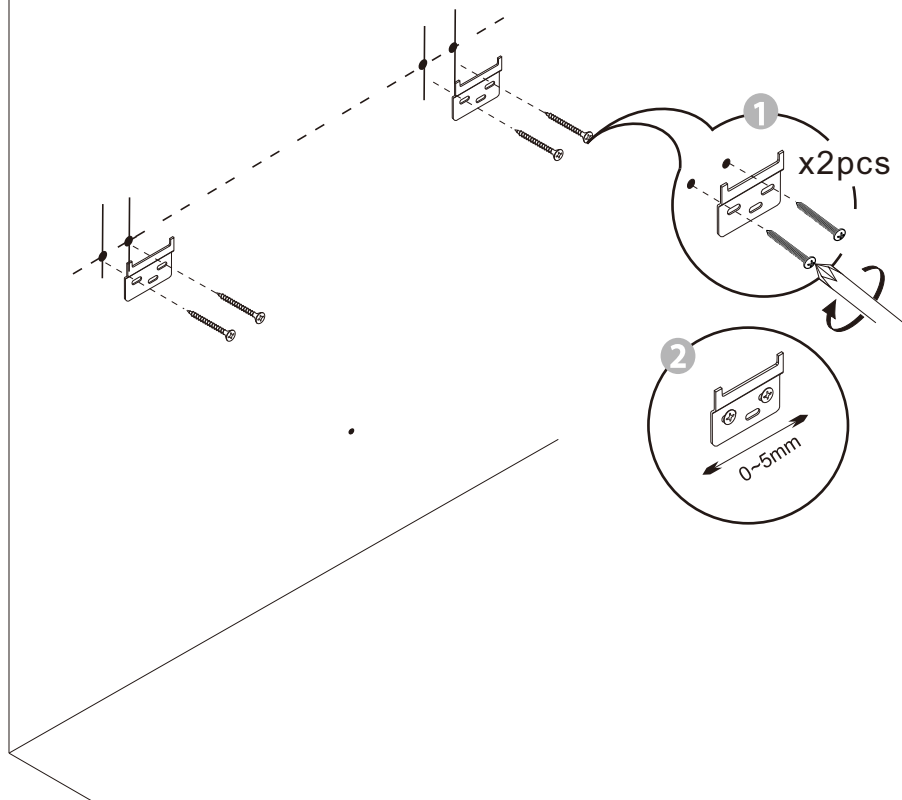

Installation Instructions

Sw420105

SIDE

X=350mm

- M8*40
 x5pcs
- M5*40mm
 x4pcs
- x2pcs
- x1pc
- ST4*40mm
 x1pc
- ST4*14mm
 x1pc

1

2

3