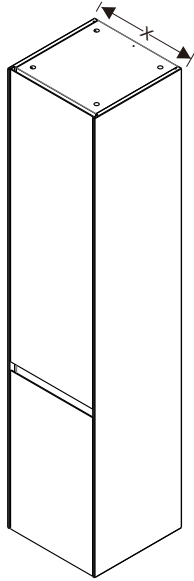

Installation Instructions

Sw420105

SIDE

X=350mm

- M8*40
 x5pcs
- M5*40mm
 x4pcs
- x2pcs
- x1pc
- ST4*40mm
 x1pc
- ST4*14mm
 x1pc

1

2

3