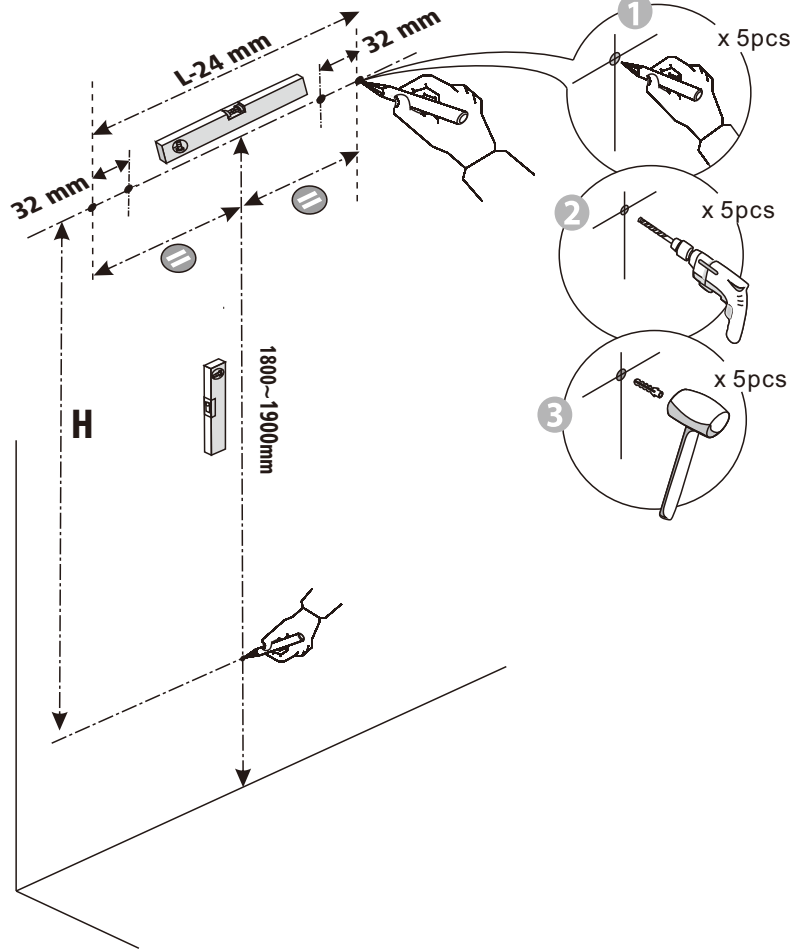

Installation Instructions

Sw420105

SIDE

X=350mm

- M8*40
 x5pcs
- M5*40mm
 x4pcs
- x2pcs
- x1pc
- ST4*40mm
 x1pc
- ST4*14mm
 x1pc

1

2

3

4

5