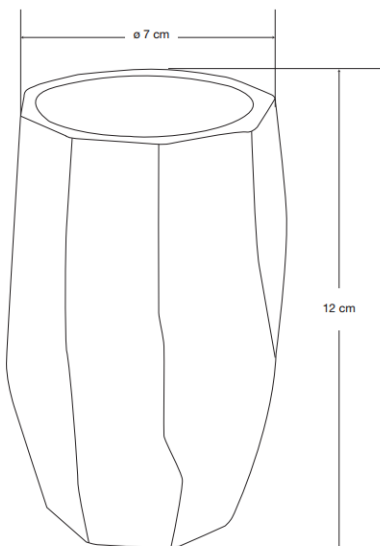

NATURAL RAJA – TUMBLER

SKU 215751

DIMENSIONS:

Length: 120 mm

Width: 70 mm

Material	Resin
Colour	White

06.2018

F215751e