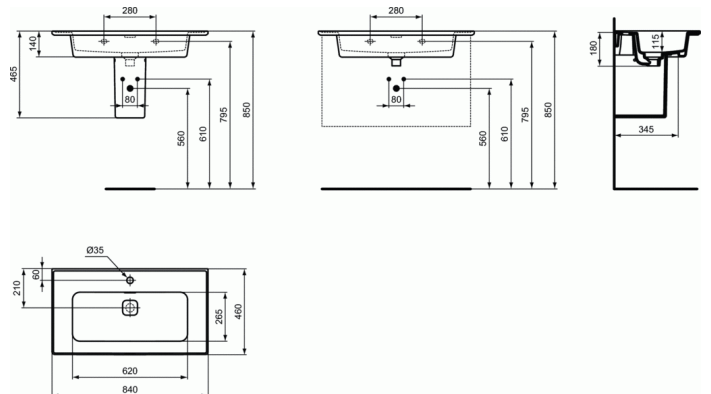

Product code: T3003

STRADA II Wastafel vanity 800mm

Wastafel vanity 800mm

KLEUREN*

01

* 01 = Wit