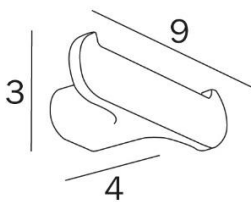

SCURA – DOUBLE HOOK SOFT TOUCH

SKU 215732

DIMENSIONS:

Length: 90 mm
Width: 30 mm
Depth: 40 mm

Material	Brass
Colour	Black
Fixing	Wall mounted
Characteristics	Fixation set included Simple installation via a click system (easy wall mounting)