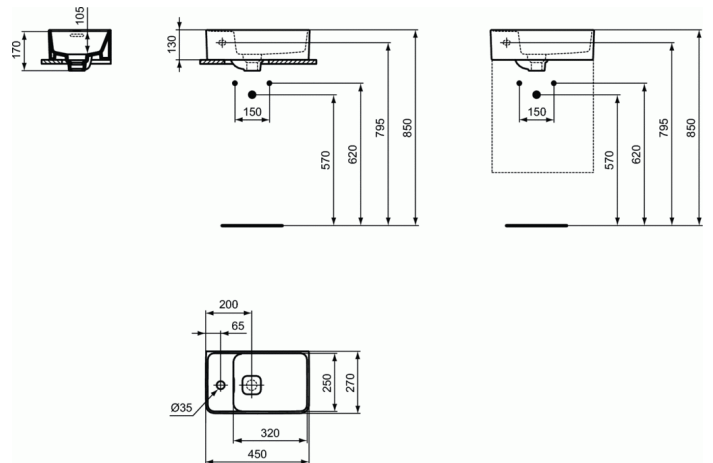

Product code: T2995

STRADA II Fontein 450mm links

Fontein 450mm links

KLEUREN*

* 01 = Wit