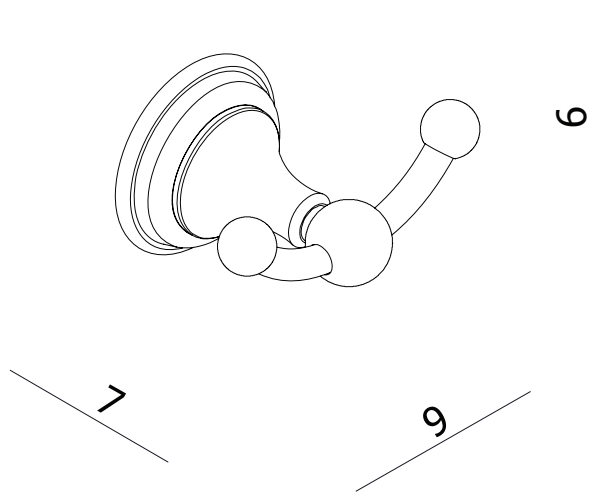

measurements in centimetres (cm)
information updated July 2014

tel | 01322 422767
web | www.crosswater.co.uk
email | technical@crosswater-holdings.co.uk

BELGRAVIA

• EST. 1899 •

Double Robe Hook

Wall Mounted

BL022C

Available in Chrome (C)