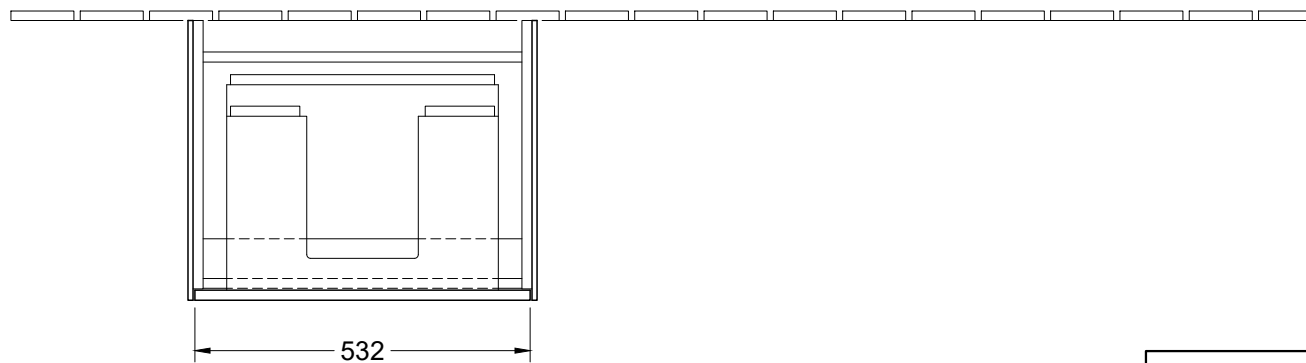

N \perp L
 220 - 240V

Collaro C00800XX / C008B0XX		 Villeroy & Boch 1748
V02 / 27.08.2021	1:12	