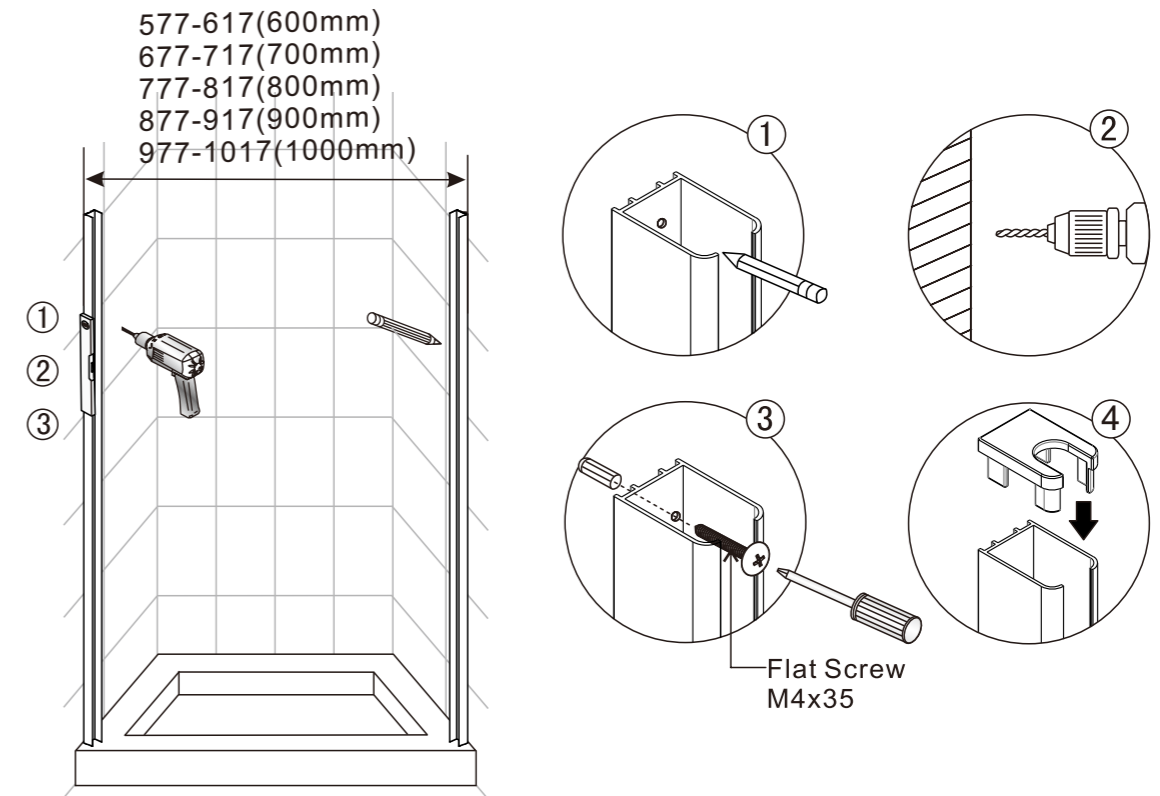

◆ Installation Steps

Step 1