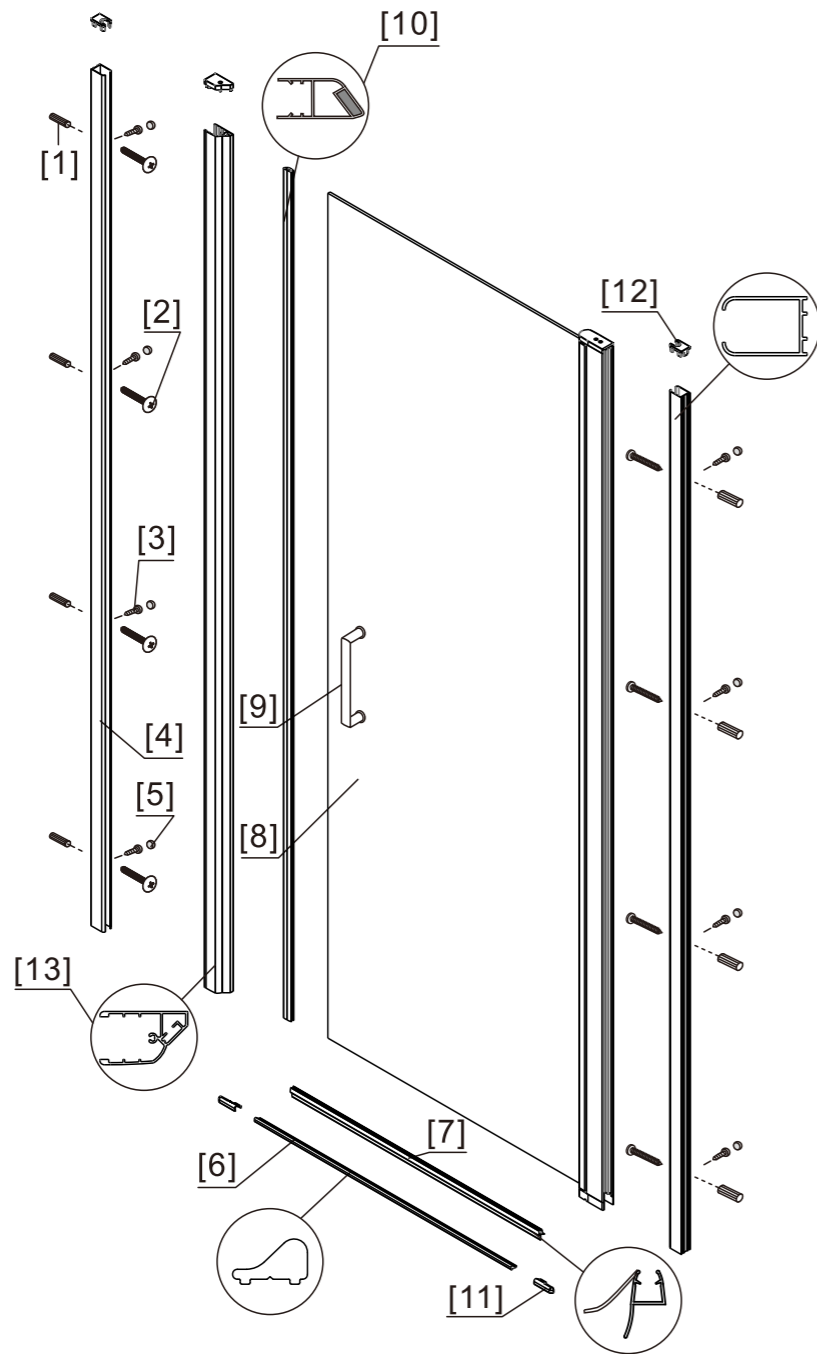

◆ Assembly Drawing