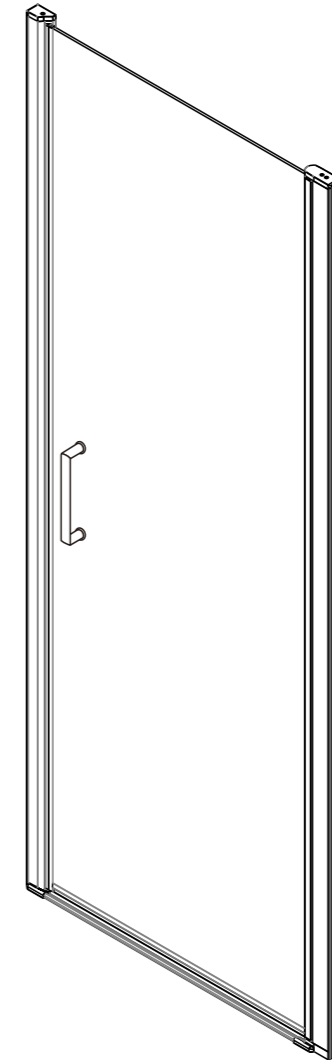

# INSTALLATION INSTRUCTIONS

SW538299/SW445/SW446/SW447

SW538300/SW538535/SW538536

SW538537/SW538538/SW538539

Size: 600x2000mm  
700x2000mm  
800x2000mm  
900x2000mm  
1000x2000mm

### Notes: Safety glass can not be re-worked.

Please read these instructions carefully before start of installation.

Special care should be taken when drilling walls to avoid hidden pipes or electrical cables.