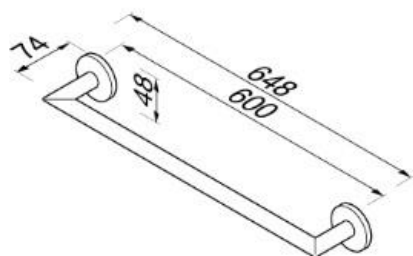

 **Nemox collection**

916507-02-60
Towel rail 60 cm

- Finish: chrome
- Concealed fixing
- Guarantee 12 years

- 600x74x48 mm

Quality has proven to be of decisive importance in recent years, which is why we can offer a 12-year warranty period for our chrome products. The entire selection is developed in Amersfoort. Geesa is certified according to the ISO 9001-2008 standard for design, productions and the delivery of bathroom accessories. 10/2015
