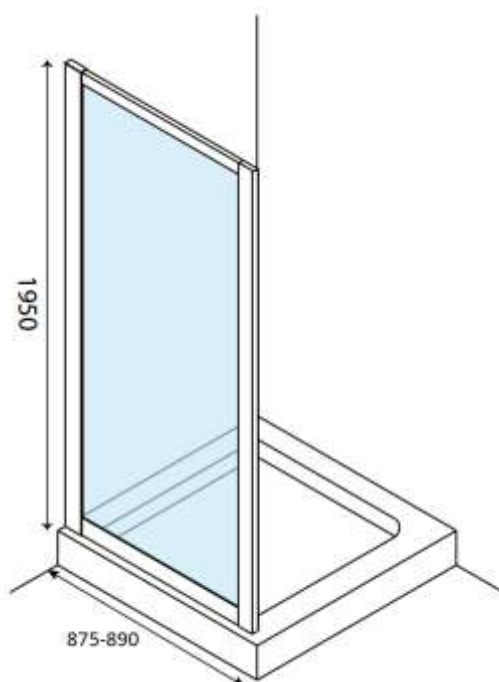

SWING EASY – FIXED PANEL - 90X195 - CHROME

SKU 224117

PICTURE

DIMENSIONS

06.2016

Dimensions and assortment can be modified without prior notification.

F224117E

Type of shower door	Fixed panel
Material of profile	Aluminium
Profile finishing	Chrome
Glass finishing	Transparent safety glass
Glass thickness	6 mm
Glass treatment	No
Combinations	Pivot or sliding door
Rotation way	/
Extensibility	875 – 890 mm
Access	/
Radius	/
Reversible	Yes
Lift-system	No
Handle	No
Hinges / rolls	No
Hinges / rolls material	/
Removable panels	No
Magnetic closing	No
Compensation profile	224118
Certificates	CE
Weight	28 kg
Warranty	5 years
Extras	Easy-Mounting
Frameless	Without horizontal profiles
With fixation set	Yes