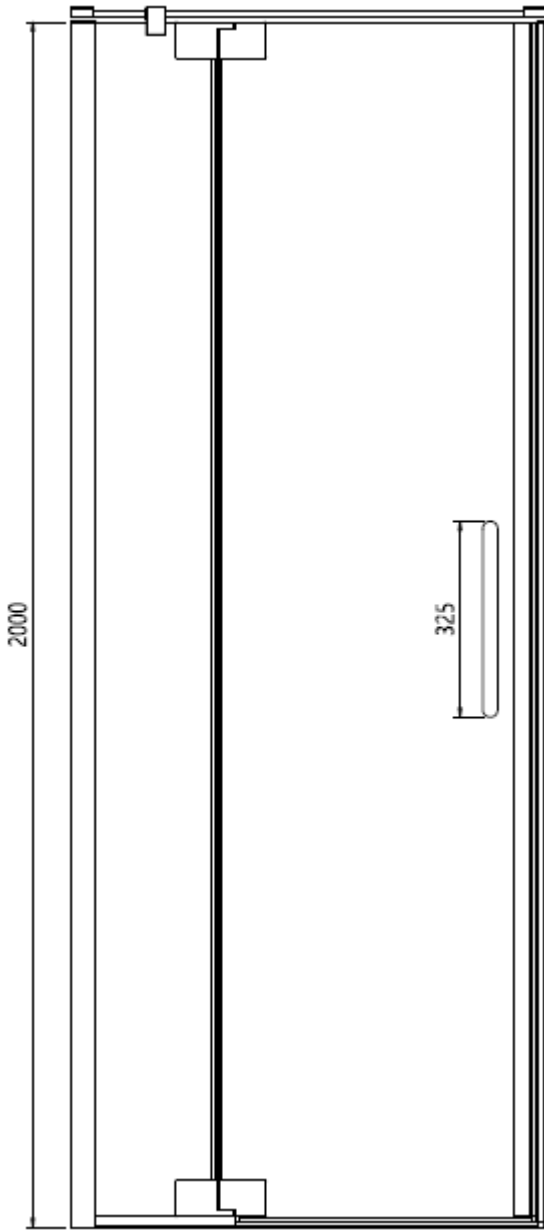

Measurements in millimetres mm

Information updated February 2021

Tel 0345 873 8840

crosswater[™]

OPTIX 10

PIVOT DOOR WITH IN LINE PANEL

Left Hand

Right Hand

800 mm door and 800 side panel

Left Hand

800 mm door and 900 side panel

Right Hand

Toughened Glass
Strong and safe

Protective Finish
Easy to clean

Lifetime Guarantee
Peace of mind

800 mm door and 800 side panel

800 mm door and 900 side panel

Brushed Brass

Polished Stainless

Brushed Stainless

CODE	PIVOT DOOR WITH IN LINE	ADJUSTMENT	DOOR OPENING	Width	Height
	COLOUR	mm	mm	mm	mm

OXPDFC0800	Brushed Brass	760-785	500	800	2000
OXPDSC0800	Polished Stainless Steel	760-785	500	800	2000
OXPDVC0800	Brushed Stainless Steel	760-785	500	800	2000