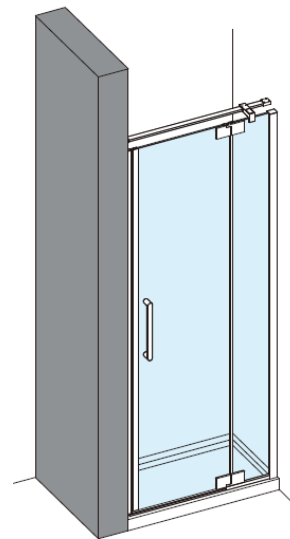

Measurements in millimetres mm

Information updated February 2021

Tel 0345 873 8840

crosswater[™]

OPTIX 10

PIVOT DOOR WITH IN LINE PANEL

Left Hand

Right Hand

Toughened Glass
Strong and safe

Protective Finish
Easy to clean

Lifetime Guarantee
Peace of mind

Brushed Brass

Polished Stainless

Brushed Stainless

CODE	COLOUR	ADJUSTMENT	DOOR OPENING	Width	Height
		mm	mm	mm	mm
OXPDFC0800	Brushed Brass	760-785	500	800	2000
OXPDSC0800	Polished Stainless Steel	760-785	500	800	2000
OXPDVC0800	Brushed Stainless Steel	760-785	500	800	2000

800 mm door and 800 side panel

Left Hand

800 mm door and 900 side panel

Right Hand

Toughened Glass
Strong and safe

Protective Finish
Easy to clean

Lifetime Guarantee
Peace of mind

800 mm door and 800 side panel

800 mm door and 900 side panel

Brushed Brass

Polished Stainless

Brushed Stainless

CODE	PIVOT DOOR WITH IN LINE	ADJUSTMENT	DOOR OPENING	Width	Height
	COLOUR	mm	mm	mm	mm

OXPDFC0800	Brushed Brass	760-785	500	800	2000
OXPDSC0800	Polished Stainless Steel	760-785	500	800	2000
OXPDVC0800	Brushed Stainless Steel	760-785	500	800	2000