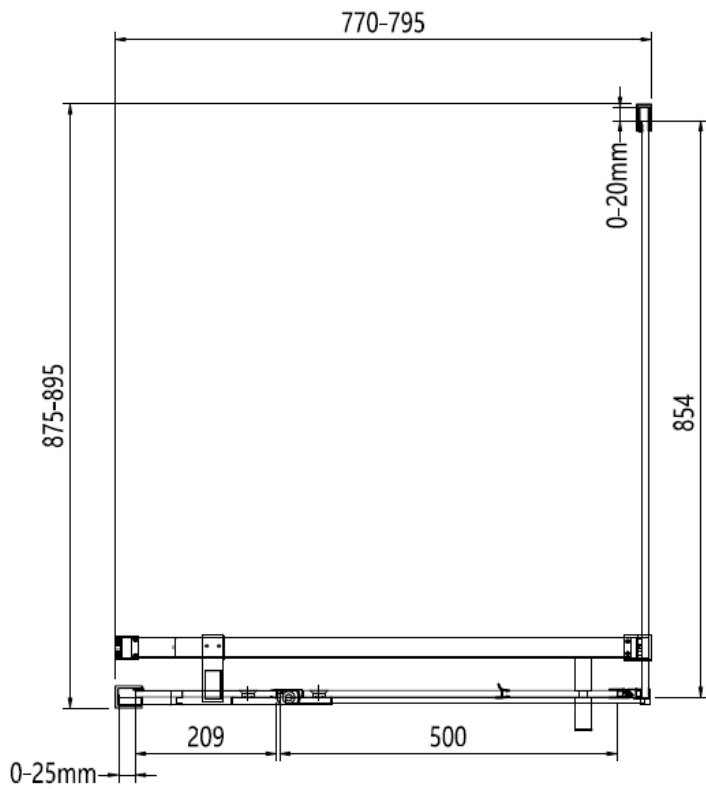

Measurements in millimetres mm

Information updated February 2021

Tel 0345 873 8840

crosswater[™]

OPTIX 10

PIVOT DOOR WITH IN LINE PANEL

Left Hand

Right Hand

800 mm door and 800 side panel

Left Hand

800 mm door and 900 side panel

Right Hand

Toughened Glass
Strong and safe

Protective Finish
Easy to clean

Lifetime Guarantee
Peace of mind

800 mm door and 800 side panel

800 mm door and 900 side panel

Brushed Brass

Polished Stainless

Brushed Stainless

CODE	PIVOT DOOR WITH IN LINE	ADJUSTMENT	DOOR OPENING	Width	Height
	COLOUR	mm	mm	mm	mm

OXPDFC0800	Brushed Brass	760-785	500	800	2000
OXPDSC0800	Polished Stainless Steel	760-785	500	800	2000
OXPDVC0800	Brushed Stainless Steel	760-785	500	800	2000

CODE	PIVOT DOOR WITH IN LINE	ADJUSTMENT	DOOR OPENING	Width	Height
	SIDE PANEL COLOUR	mm	mm	mm	mm

OXPDSPFC0800	Brushed Brass	775-795	NA	800	2000
OXPDSPSC0800	Polished Stainless Steel	775-795	NA	800	2000
OXPDSPVC0800	Brushed Stainless Steel	775-795	NA	800	2000
OXPDSPFC0900	Brushed Brass	875-895	NA	900	2000
OXPDSPSC0900	Polished Stainless Steel	875-895	NA	900	2000
OXPDSPVC0900	Brushed Stainless Steel	875-895	NA	900	2000