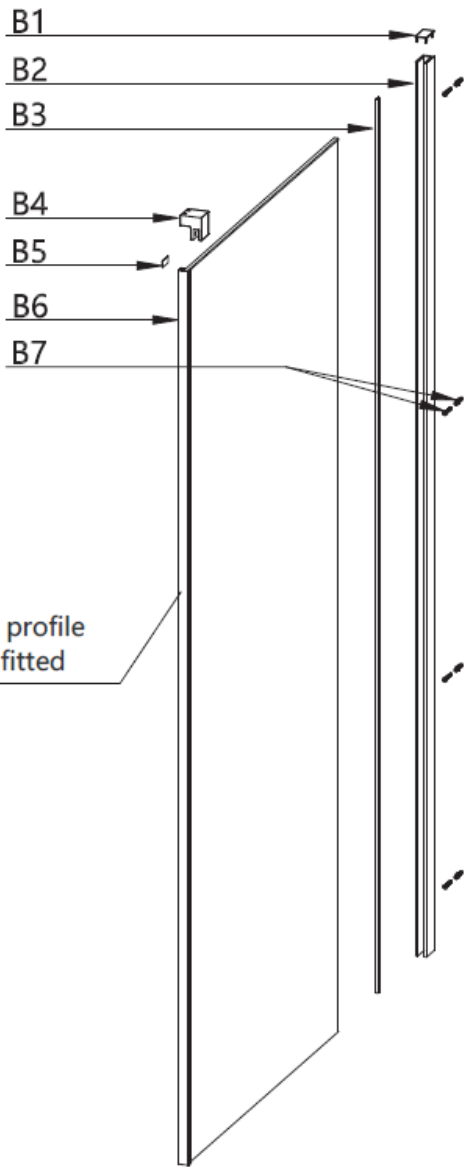

800 mm door and 900 side panel

Brushed Brass

Polished Stainless

Brushed Stainless

CODE	PIVOT DOOR WITH IN LINE	ADJUSTMENT	DOOR OPENING	Width	Height
	COLOUR	mm	mm	mm	mm

OXPDFC0800	Brushed Brass	760-785	500	800	2000
OXPDSC0800	Polished Stainless Steel	760-785	500	800	2000
OXPDVC0800	Brushed Stainless Steel	760-785	500	800	2000

A 11  Screw for hinge x1

A 19  Spacer x2

A 4  Wall profile x1

A 12  Bottom profile cap x1

A 20  Bracing bar template x1

A 5  Wall profile seal x1

A 13  Breakwater profile moving door x1

A 21  Allen Key 4mm 3mm 2.5mm 2mm

A 6  Fixed panel x1

A 14  Bottom seal x1

A 22  Wedge gasket tool x1

A 7  Long water seal x1

A 15  Magnetic profile x1

A 8  Moving panel x1

A 16  Magnetic seal x1

Optix 10 Side Panel Pivot & Inline

- B 1**  Wall profile cap x1
- B 2**  Wall profile x1
- B 3**  Wall profile seal x1
- B 4**  Side panel glass clamp x1
- B 5**  Glass clamp screw cover x1
- B 6**  Side panel x1
- B 7**  Wall plug and 4x35mm screw x4