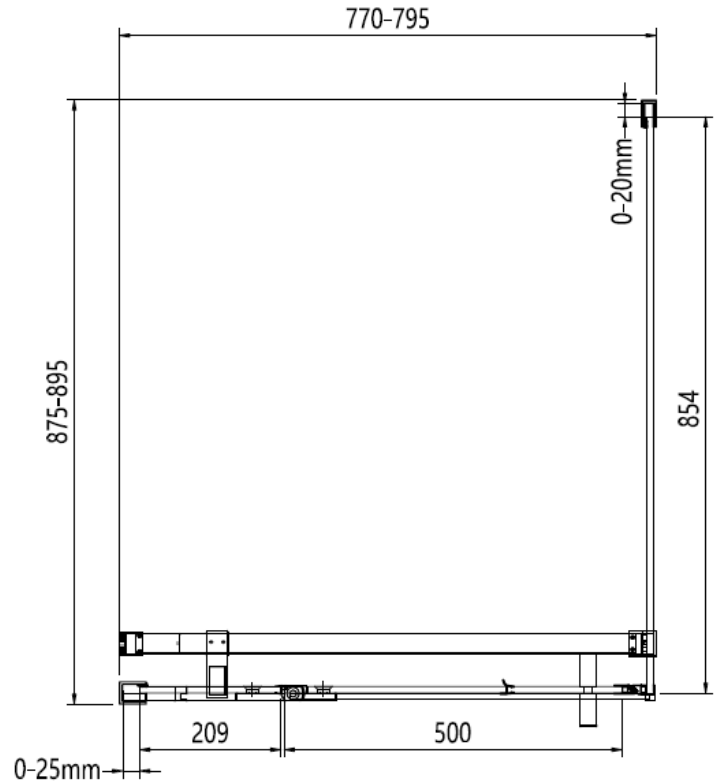

Measurements in millimetres mm

Information updated February 2021

Tel 0345 873 8840

crosswater[™]

OPTIX 10

PIVOT DOOR WITH IN LINE PANEL

Left Hand

Right Hand

800 mm door and 800 side panel

Left Hand

800 mm door and 900 side panel

Right Hand

Toughened Glass
Strong and safe

Protective Finish
Easy to clean

Lifetime Guarantee
Peace of mind

800 mm door and 800 side panel

800 mm door and 900 side panel

Brushed Brass

Polished Stainless

Brushed Stainless

CODE	PIVOT DOOR WITH IN LINE	ADJUSTMENT	DOOR OPENING	Width	Height
	COLOUR	mm	mm	mm	mm

OXPDFC0800	Brushed Brass	760-785	500	800	2000
OXPDSC0800	Polished Stainless Steel	760-785	500	800	2000
OXPDVC0800	Brushed Stainless Steel	760-785	500	800	2000

CODE	PIVOT DOOR WITH IN LINE	ADJUSTMENT	DOOR OPENING	Width	Height
	SIDE PANEL COLOUR	mm	mm	mm	mm

OXPDSPFC0800	Brushed Brass	775-795	NA	800	2000
OXPDSPSC0800	Polished Stainless Steel	775-795	NA	800	2000
OXPDSPVC0800	Brushed Stainless Steel	775-795	NA	800	2000
OXPDSPFC0900	Brushed Brass	875-895	NA	900	2000
OXPDSPSC0900	Polished Stainless Steel	875-895	NA	900	2000
OXPDSPVC0900	Brushed Stainless Steel	875-895	NA	900	2000