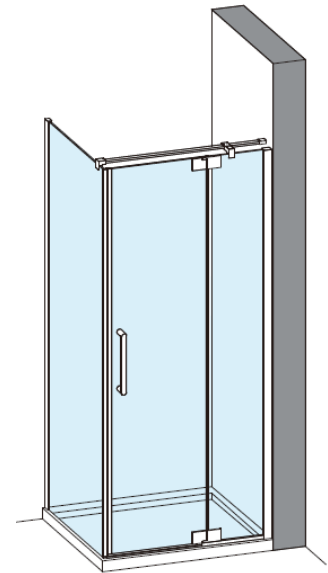

Toughened Glass
Strong and safe

Protective Finish
Easy to clean

Lifetime Guarantee
Peace of mind

Brushed Brass

Polished Stainless

Brushed Stainless

CODE	COLOUR	ADJUSTMENT	DOOR OPENING	Width	Height
		mm	mm	mm	mm
OXPDFC0800	Brushed Brass	760-785	500	800	2000
OXPDSC0800	Polished Stainless Steel	760-785	500	800	2000
OXPDVC0800	Brushed Stainless Steel	760-785	500	800	2000

800 mm door and 800 side panel

Left Hand

800 mm door and 900 side panel

Right Hand

Toughened Glass
Strong and safe

Protective Finish
Easy to clean

Lifetime Guarantee
Peace of mind

800 mm door and 800 side panel

800 mm door and 900 side panel

Brushed Brass

Polished Stainless

Brushed Stainless

CODE	PIVOT DOOR WITH IN LINE	ADJUSTMENT	DOOR OPENING	Width	Height
	COLOUR	mm	mm	mm	mm

OXPDFC0800	Brushed Brass	760-785	500	800	2000
OXPDSC0800	Polished Stainless Steel	760-785	500	800	2000
OXPDVC0800	Brushed Stainless Steel	760-785	500	800	2000