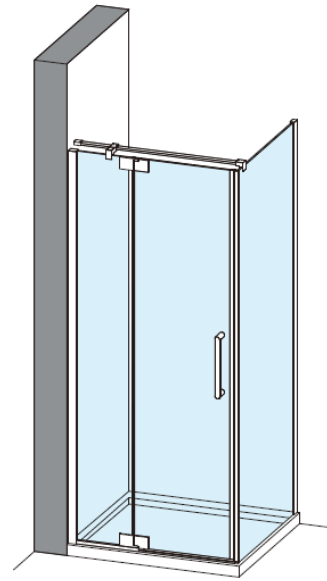

Toughened Glass
Strong and safe

Protective Finish
Easy to clean

Lifetime Guarantee
Peace of mind

Brushed Brass

Polished Stainless

Brushed Stainless

CODE	COLOUR	ADJUSTMENT	DOOR OPENING	Width	Height
		mm	mm	mm	mm
OXPDFC0800	Brushed Brass	760-785	500	800	2000
OXPDSC0800	Polished Stainless Steel	760-785	500	800	2000
OXPDVC0800	Brushed Stainless Steel	760-785	500	800	2000

800 mm door and 800 side panel

Left Hand

800 mm door and 900 side panel

Right Hand

Toughened Glass
Strong and safe

Protective Finish
Easy to clean

Lifetime Guarantee
Peace of mind

800 mm door and 800 side panel

800 mm door and 900 side panel

Brushed Brass

Polished Stainless

Brushed Stainless

CODE	PIVOT DOOR WITH IN LINE	ADJUSTMENT	DOOR OPENING	Width	Height
	COLOUR	mm	mm	mm	mm

OXPDFC0800	Brushed Brass	760-785	500	800	2000
OXPDSC0800	Polished Stainless Steel	760-785	500	800	2000
OXPDVC0800	Brushed Stainless Steel	760-785	500	800	2000