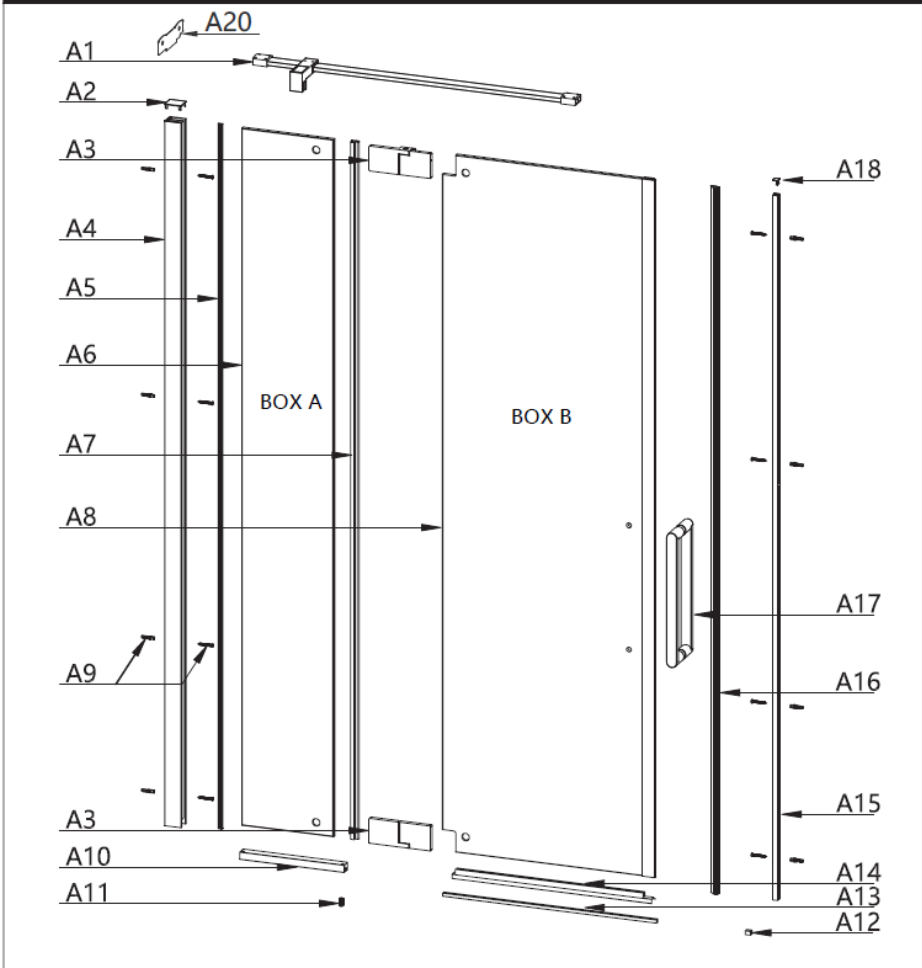

Measurements in millimetres mm

Information updated February 2021

Tel 0345 873 8840

crosswater[™]

OPTIX 10

PIVOT DOOR WITH IN LINE PANEL

Left Hand

Right Hand

800 mm door and 900 side panel

Brushed Brass

Polished Stainless

Brushed Stainless

CODE	PIVOT DOOR WITH IN LINE	ADJUSTMENT	DOOR OPENING	Width	Height
	COLOUR	mm	mm	mm	mm

OXPDFC0800	Brushed Brass	760-785	500	800	2000
OXPDSC0800	Polished Stainless Steel	760-785	500	800	2000
OXPDVC0800	Brushed Stainless Steel	760-785	500	800	2000

CODE	PIVOT DOOR WITH IN LINE	ADJUSTMENT	DOOR OPENING	Width	Height
	SIDE PANEL COLOUR	mm	mm	mm	mm

OXPDSPFC0800	Brushed Brass	775-795	NA	800	2000
OXPDSPSC0800	Polished Stainless Steel	775-795	NA	800	2000
OXPDSPVC0800	Brushed Stainless Steel	775-795	NA	800	2000
OXPDSPFC0900	Brushed Brass	875-895	NA	900	2000
OXPDSPSC0900	Polished Stainless Steel	875-895	NA	900	2000
OXPDSPVC0900	Brushed Stainless Steel	875-895	NA	900	2000