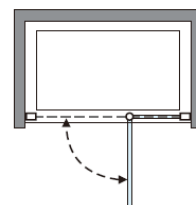

Measurements in millimetres mm

Information updated February 2021

Tel 0345 873 8840

crosswater[™]

OPTIX 10

PIVOT DOOR WITH IN LINE PANEL

Left Hand

Right Hand

Toughened Glass
Strong and safe

Protective Finish
Easy to clean

Lifetime Guarantee
Peace of mind

Brushed Brass

Polished Stainless

Brushed Stainless

CODE	COLOUR	ADJUSTMENT	DOOR OPENING	Width	Height
		mm	mm	mm	mm
OXPDFC0800	Brushed Brass	760-785	500	800	2000
OXPDSC0800	Polished Stainless Steel	760-785	500	800	2000
OXPDVC0800	Brushed Stainless Steel	760-785	500	800	2000