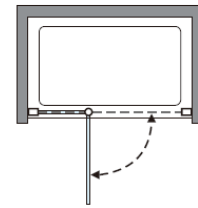

Measurements in millimetres mm

Information updated February 2021

Tel 0345 873 8840

crosswater[™]

OPTIX 10

PIVOT DOOR WITH IN LINE PANEL

Left Hand

Right Hand

Toughened Glass
Strong and safe

Protective Finish
Easy to clean

Lifetime Guarantee
Peace of mind

Brushed Brass

Polished Stainless

Brushed Stainless

CODE	COLOUR	ADJUSTMENT	DOOR OPENING	Width	Height
		mm	mm	mm	mm
OXPDFC0800	Brushed Brass	760-785	500	800	2000
OXPDSC0800	Polished Stainless Steel	760-785	500	800	2000
OXPDVC0800	Brushed Stainless Steel	760-785	500	800	2000