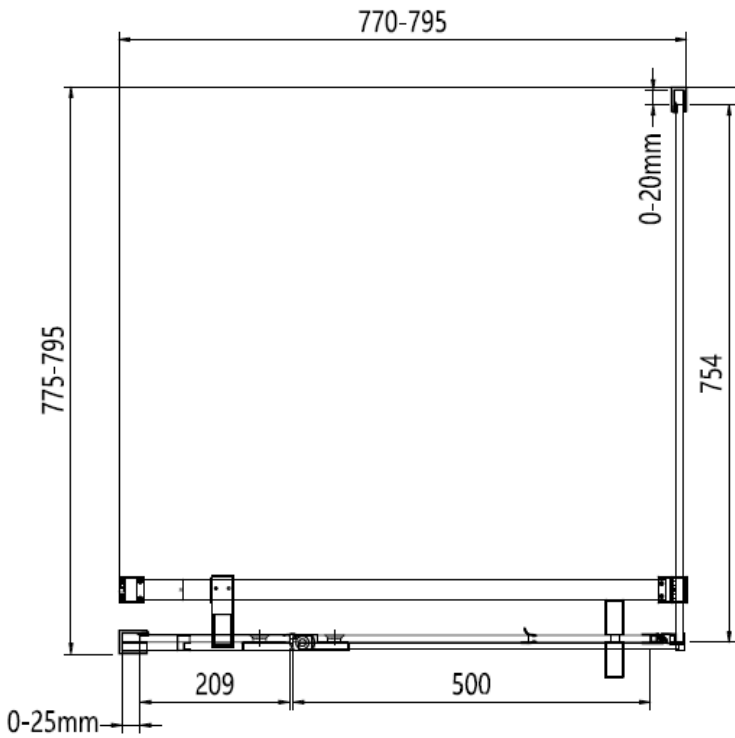

Measurements in millimetres mm

Information updated February 2021

Tel 0345 873 8840

crosswater[™]

OPTIX 10

PIVOT DOOR WITH IN LINE PANEL

Left Hand

Right Hand

800 mm door and 800 side panel

Left Hand

800 mm door and 900 side panel

Right Hand

Toughened Glass
Strong and safe

Protective Finish
Easy to clean

Lifetime Guarantee
Peace of mind

800 mm door and 800 side panel

800 mm door and 900 side panel

Brushed Brass

Polished Stainless

Brushed Stainless

CODE	PIVOT DOOR WITH IN LINE	ADJUSTMENT	DOOR OPENING	Width	Height
	COLOUR	mm	mm	mm	mm

OXPDFC0800	Brushed Brass	760-785	500	800	2000
OXPDSC0800	Polished Stainless Steel	760-785	500	800	2000
OXPDVC0800	Brushed Stainless Steel	760-785	500	800	2000

CODE	PIVOT DOOR WITH IN LINE	ADJUSTMENT	DOOR OPENING	Width	Height
	SIDE PANEL COLOUR	mm	mm	mm	mm

OXPDSPFC0800	Brushed Brass	775-795	NA	800	2000
OXPDSPSC0800	Polished Stainless Steel	775-795	NA	800	2000
OXPDSPVC0800	Brushed Stainless Steel	775-795	NA	800	2000
OXPDSPFC0900	Brushed Brass	875-895	NA	900	2000
OXPDSPSC0900	Polished Stainless Steel	875-895	NA	900	2000
OXPDSPVC0900	Brushed Stainless Steel	875-895	NA	900	2000