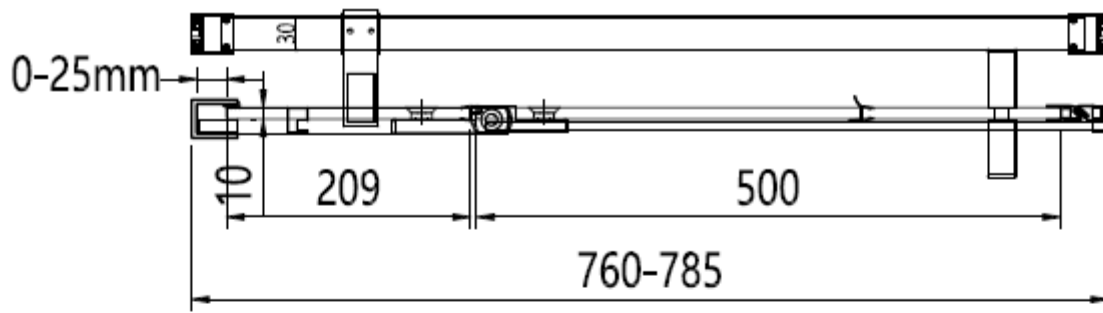

Measurements in millimetres mm

Information updated February 2021

Tel 0345 873 8840

crosswater[™]

OPTIX 10

PIVOT DOOR WITH IN LINE PANEL

Left Hand

Right Hand

Toughened Glass
Strong and safe

Protective Finish
Easy to clean

Lifetime Guarantee
Peace of mind

Brushed Brass

Polished Stainless

Brushed Stainless

CODE	COLOUR	ADJUSTMENT	DOOR OPENING	Width	Height
		mm	mm	mm	mm
OXPDFC0800	Brushed Brass	760-785	500	800	2000
OXPDSC0800	Polished Stainless Steel	760-785	500	800	2000
OXPDVC0800	Brushed Stainless Steel	760-785	500	800	2000

800 mm door and 900 side panel

Brushed Brass

Polished Stainless

Brushed Stainless

CODE	PIVOT DOOR WITH IN LINE	ADJUSTMENT	DOOR OPENING	Width	Height
	COLOUR	mm	mm	mm	mm

OXPDFC0800	Brushed Brass	760-785	500	800	2000
OXPDSC0800	Polished Stainless Steel	760-785	500	800	2000
OXPDVC0800	Brushed Stainless Steel	760-785	500	800	2000