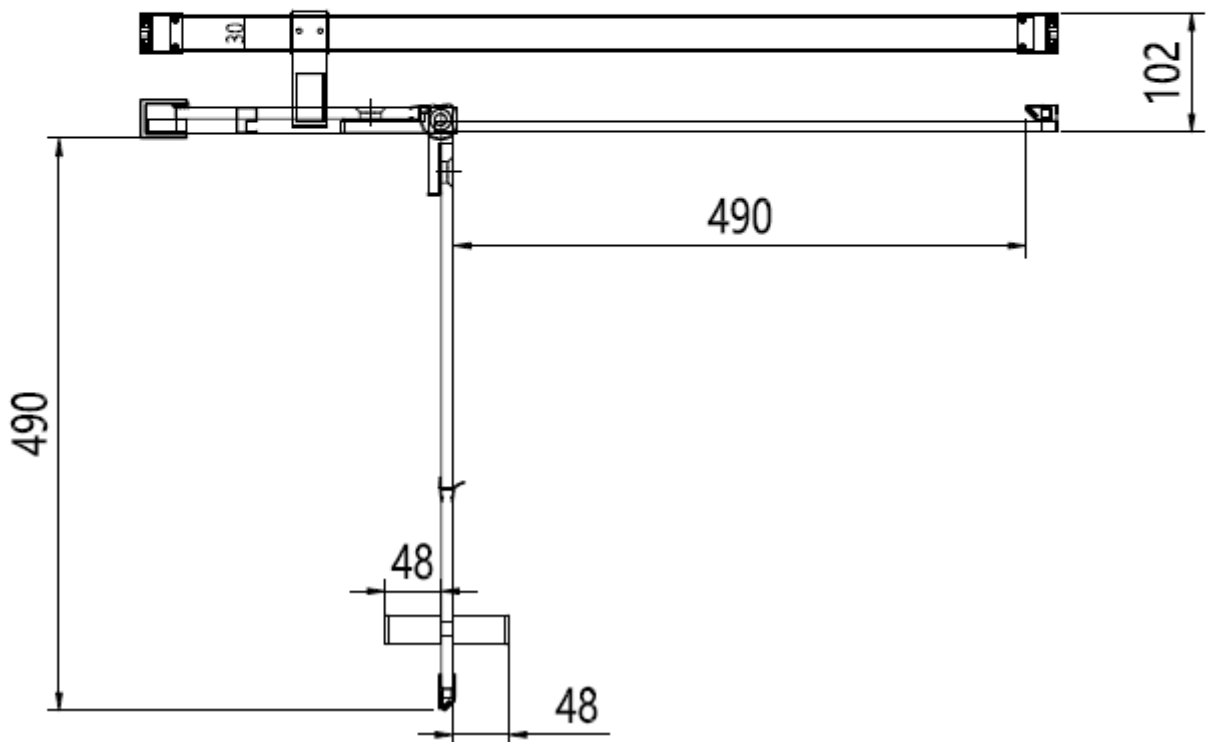

Measurements in millimetres mm

Information updated February 2021

Tel 0345 873 8840

crosswater[™]

OPTIX 10

PIVOT DOOR WITH IN LINE PANEL

Left Hand

Right Hand

Toughened Glass
Strong and safe

Protective Finish
Easy to clean

Lifetime Guarantee
Peace of mind

Brushed Brass

Polished Stainless

Brushed Stainless

CODE	COLOUR	ADJUSTMENT	DOOR OPENING	Width	Height
		mm	mm	mm	mm
OXPDFC0800	Brushed Brass	760-785	500	800	2000
OXPDSC0800	Polished Stainless Steel	760-785	500	800	2000
OXPDVC0800	Brushed Stainless Steel	760-785	500	800	2000

800 mm door and 800 side panel

Left Hand

800 mm door and 900 side panel

Right Hand

Toughened Glass
Strong and safe

Protective Finish
Easy to clean

Lifetime Guarantee
Peace of mind

800 mm door and 800 side panel

800 mm door and 900 side panel

Brushed Brass

Polished Stainless

Brushed Stainless

CODE	PIVOT DOOR WITH IN LINE	ADJUSTMENT	DOOR OPENING	Width	Height
	COLOUR	mm	mm	mm	mm

OXPDFC0800	Brushed Brass	760-785	500	800	2000
OXPDSC0800	Polished Stainless Steel	760-785	500	800	2000
OXPDVC0800	Brushed Stainless Steel	760-785	500	800	2000