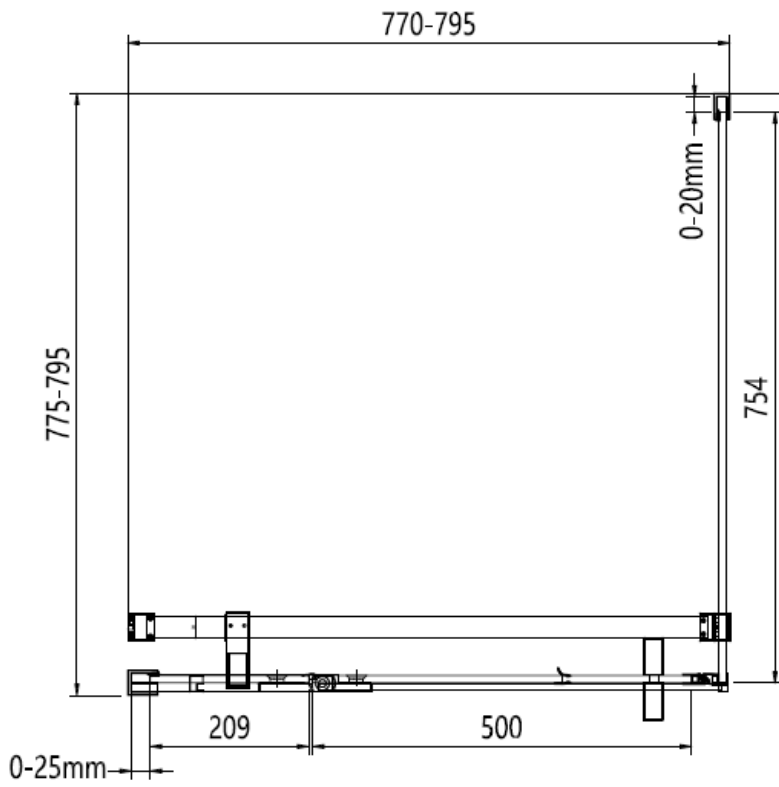

Measurements in millimetres mm

Information updated February 2021

Tel 0345 873 8840

crosswater[™]

OPTIX 10

PIVOT DOOR WITH IN LINE PANEL

Left Hand

Right Hand

800 mm door and 800 side panel

Left Hand

800 mm door and 900 side panel

Right Hand

Toughened Glass
Strong and safe

Protective Finish
Easy to clean

Lifetime Guarantee
Peace of mind

800 mm door and 800 side panel

800 mm door and 900 side panel

Brushed Brass

Polished Stainless

Brushed Stainless

CODE	PIVOT DOOR WITH IN LINE	ADJUSTMENT	DOOR OPENING	Width	Height
	COLOUR	mm	mm	mm	mm

OXPDFC0800	Brushed Brass	760-785	500	800	2000
OXPDSC0800	Polished Stainless Steel	760-785	500	800	2000
OXPDVC0800	Brushed Stainless Steel	760-785	500	800	2000

CODE	PIVOT DOOR WITH IN LINE	ADJUSTMENT	DOOR OPENING	Width	Height
	SIDE PANEL COLOUR	mm	mm	mm	mm

OXPDSPFC0800	Brushed Brass	775-795	NA	800	2000
OXPDSPSC0800	Polished Stainless Steel	775-795	NA	800	2000
OXPDSPVC0800	Brushed Stainless Steel	775-795	NA	800	2000
OXPDSPFC0900	Brushed Brass	875-895	NA	900	2000
OXPDSPSC0900	Polished Stainless Steel	875-895	NA	900	2000
OXPDSPVC0900	Brushed Stainless Steel	875-895	NA	900	2000