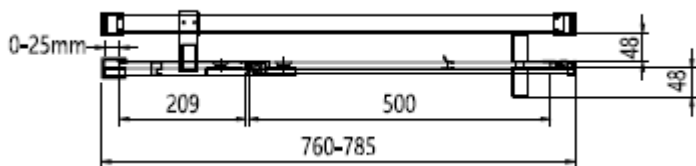

Measurements in millimetres mm

Information updated February 2021

Tel 0345 873 8840

crosswater[™]

OPTIX 10

PIVOT DOOR WITH IN LINE PANEL

Left Hand

Right Hand

Toughened Glass
Strong and safe

Protective Finish
Easy to clean

Lifetime Guarantee
Peace of mind

Brushed Brass

Polished Stainless

Brushed Stainless

CODE	COLOUR	ADJUSTMENT	DOOR OPENING	Width	Height
		mm	mm	mm	mm
OXPDFC0800	Brushed Brass	760-785	500	800	2000
OXPDSC0800	Polished Stainless Steel	760-785	500	800	2000
OXPDVC0800	Brushed Stainless Steel	760-785	500	800	2000

800 mm door and 900 side panel

Brushed Brass

Polished Stainless

Brushed Stainless

CODE	PIVOT DOOR WITH IN LINE	ADJUSTMENT	DOOR OPENING	Width	Height
	COLOUR	mm	mm	mm	mm

OXPDFC0800	Brushed Brass	760-785	500	800	2000
OXPDSC0800	Polished Stainless Steel	760-785	500	800	2000
OXPDVC0800	Brushed Stainless Steel	760-785	500	800	2000