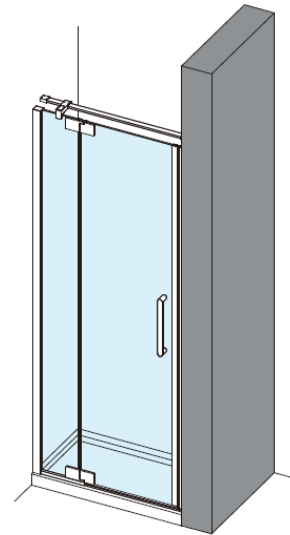

Measurements in millimetres mm

Information updated February 2021

Tel 0345 873 8840

crosswater[™]

OPTIX 10

PIVOT DOOR WITH IN LINE PANEL

Left Hand

Right Hand

Toughened Glass
Strong and safe

Protective Finish
Easy to clean

Lifetime Guarantee
Peace of mind

Brushed Brass

Polished Stainless

Brushed Stainless

CODE	COLOUR	ADJUSTMENT	DOOR OPENING	Width	Height
		mm	mm	mm	mm
OXPDFC0800	Brushed Brass	760-785	500	800	2000
OXPDSC0800	Polished Stainless Steel	760-785	500	800	2000
OXPDVC0800	Brushed Stainless Steel	760-785	500	800	2000

800 mm door and 800 side panel

Left Hand

800 mm door and 900 side panel

Right Hand

Toughened Glass
Strong and safe

Protective Finish
Easy to clean

Lifetime Guarantee
Peace of mind

800 mm door and 800 side panel

800 mm door and 900 side panel

Brushed Brass

Polished Stainless

Brushed Stainless

CODE	PIVOT DOOR WITH IN LINE	ADJUSTMENT	DOOR OPENING	Width	Height
	COLOUR	mm	mm	mm	mm

OXPDFC0800	Brushed Brass	760-785	500	800	2000
OXPDSC0800	Polished Stainless Steel	760-785	500	800	2000
OXPDVC0800	Brushed Stainless Steel	760-785	500	800	2000