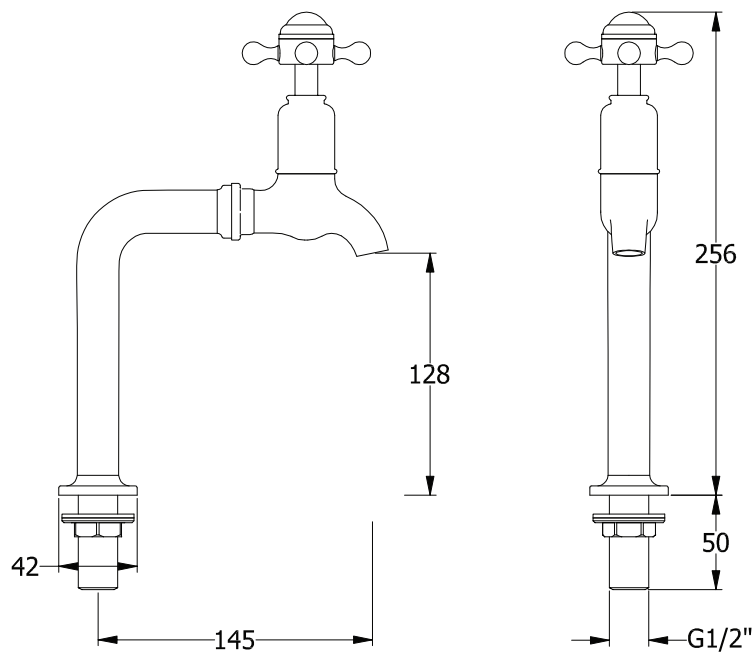

measurements in millimetres (mm)
information updated February 2014

tel | 01322 422767
web | www.crosswater.co.uk
email | technical@crosswater-holdings.co.uk

CUCINA

Belbravia Bib Taps

Deck Mounted

BL726DC

Available in Chrome (C)