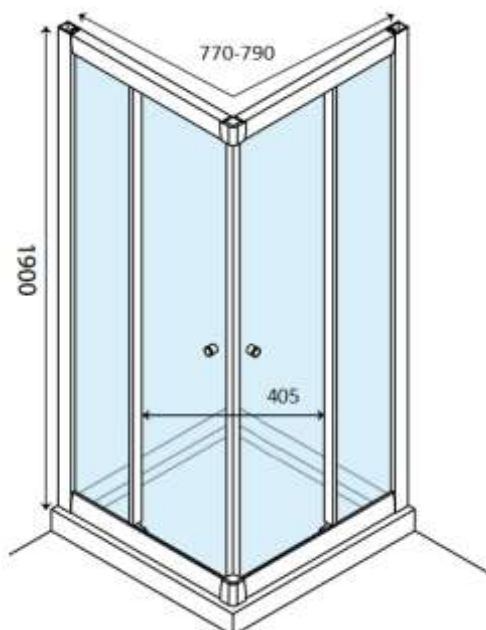

**STAR EASY – CORNER ENTRY SLIDING - 80X80X190 - WHITE**

**SKU 224094**

PICTURE

DIMENSIONS

05.2016

Dimensions and assortment can be modified without prior notification.

F224094E

<b>Type of shower door</b>	Corner entry sliding doors
<b>Material of profile</b>	Aluminium
<b>Profile finishing</b>	White
<b>Glass finishing</b>	Textured safety glass
<b>Glass thickness</b>	Fixed part: 4 mm / Doors: 5 mm
<b>Glass treatment</b>	No
<b>Combinations</b>	/
<b>Rotation way</b>	/
<b>Extensibility</b>	770 - 790 mm
<b>Access</b>	405 mm
<b>Radius</b>	/
<b>Reversible</b>	Yes
<b>Lift-system</b>	No
<b>Handle</b>	Yes - chromed
<b>Hinges / rolls</b>	Rolls
<b>Hinges / rolls material</b>	/
<b>Removable panels</b>	Yes for doors
<b>Magnetic closing</b>	Yes
<b>Compensation profile</b>	229098
<b>Certificates</b>	CE
<b>Weight</b>	35 kg
<b>Warranty</b>	5 years
<b>Extras</b>	Easy-Mounting
<b>Frameless</b>	No
<b>With fixation set</b>	Yes