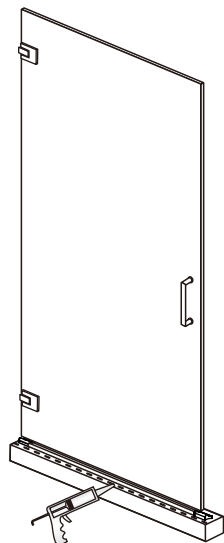

Step 6

Allow 24 hours for silicone to dry before use.

INSTALLATION INSTRUCTIONS

SW20611/SW20612/SW20613
SW20614/SW208816

Size:600x2000mm
700x2000mm
800x2000mm
900x2000mm
1000x2000mm

◆ General Information

Please inspect the product immediately upon receipt for transit damage, missing packs/parts or manufacturing fault. Damage reported later cannot be accepted. Please handle the product with care avoiding knocks and shock loading to all sides and edges of the glass.

Notes: Safety glass can not be re-worked.

Please read these instructions carefully before start of installation.

Special care should be taken when drilling walls to avoid hidden pipes or electrical cables.