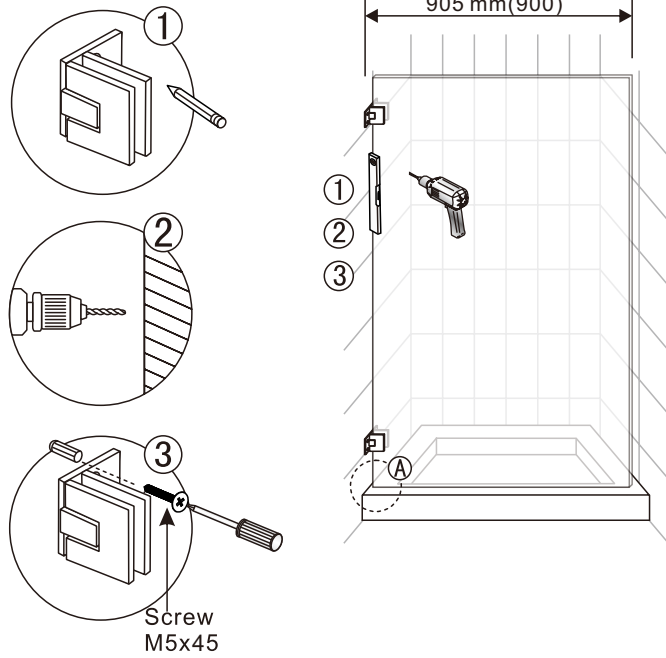

Notes: Safety glass can not be re-worked.

Please read these instructions carefully before start of installation.

Special care should be taken when drilling walls to avoid hidden pipes or electrical cables.

Please keep these instructions for aftercare and customer service details.

Tools Required

This product is heavy and may require two people to install.

Step 4

Step 5

Step 2

Step 3

◆ Box Contents

[1] 1xInstallation Instruction.	➔	
[2] 1xHandle Set.		
[3] 8xWall Plugs. 8xScrews M5x45.	➔	
[4] 2xHinges.	➔	
[5] 1xDeflector. 1xWater Deflector.	➔	
[6] 1xAluminum Seal. 2xClips.	➔	
[7] 1xDoor Panel.	➔	

◆ Assembly Drawing

- [1] 12xWall Plugs
- [2] 8xScrews M5x45
- [3] 1xDeflector
- [4] 1xDoor Panel
- [5] 2xHinges
- [6] 1xAluminum Seal

- [7] 1xHandle Set
- [8] 1xWater Deflector
- [9] 2xClips

◆ Installation Steps