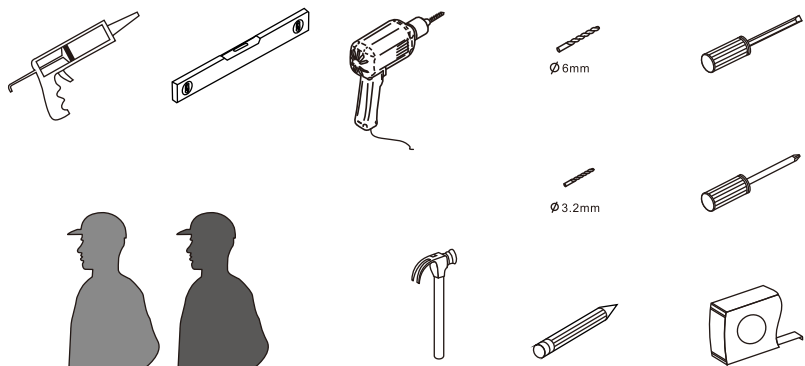

◆ General Information

Please inspect the product immediately upon receipt for transit damage, missing packs/parts or manufacturing fault. Damage reported later cannot be accepted. Please handle the product with care avoiding knocks and shock loading to all sides and edges of the glass.

Notes: Safety glass can not be re-worked.

Please read these instructions carefully before start of installation.

Special care should be taken when drilling walls to avoid hidden pipes or electrical cables.

Note: This product is heavy and may require two people to install.

Aftercare instructions

After use, your shower should be cleaned with soap and water. This is particularly important in hard water districts where insoluble lime salts may be deposited and allowed to build up. Cleaners of a gritty or abrasive nature should not be used. Care should be taken to avoid contact with strong chemicals such as organic solvents and strippers. Glass cleaners can be used but with caution, if in doubt contact the manufacturer of the cleaner in question.

Please keep these instructions for aftercare and customer service details.

Tools Required