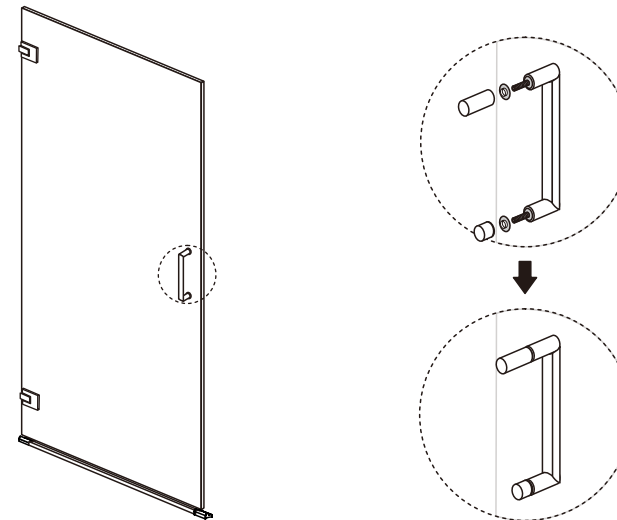

Please keep these instructions for aftercare and customer service details.

Tools Required

This product is heavy and may require two people to install.

Step 4

Step 5

Step 2

Step 3

◆ Box Contents

[1] 1xInstallation Instruction.	➔	
[2] 1xHandle Set.		
[3] 8xWall Plugs. 8xScrews M5x45.	➔	
[4] 2xHinges.	➔	
[5] 1xDeflector. 1xWater Deflector.	➔	
[6] 1xAluminum Seal. 2xClips.	➔	
[7] 1xDoor Panel.	➔	