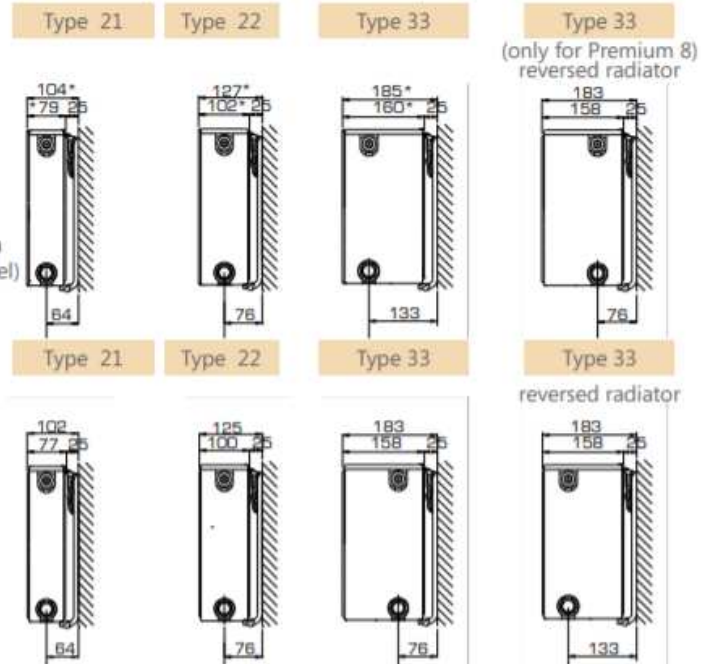

## J-BRACKETS (TYPE MONCLAC VDI 6036)

\* : dimension -2 mm  
(without front panel)

PREMIUM ALL IN

Type 21-33	x	y	Art. N°. (2 pc.)	Art. N°. (3 pc.)	Height
	64	190	R510203	R510303	300
	64	290	R510204	R510304	400
	64	390	R510205	R510305	500
	64	490	R510206	R510306	600
	64	590	R510207	R510307	700
	64	790	R510209	R510309	900

Brackets (mounting instructions included) to be ordered separately.  
For lengths above 1600 mm: 3 brackets needed.

**HENRAD**