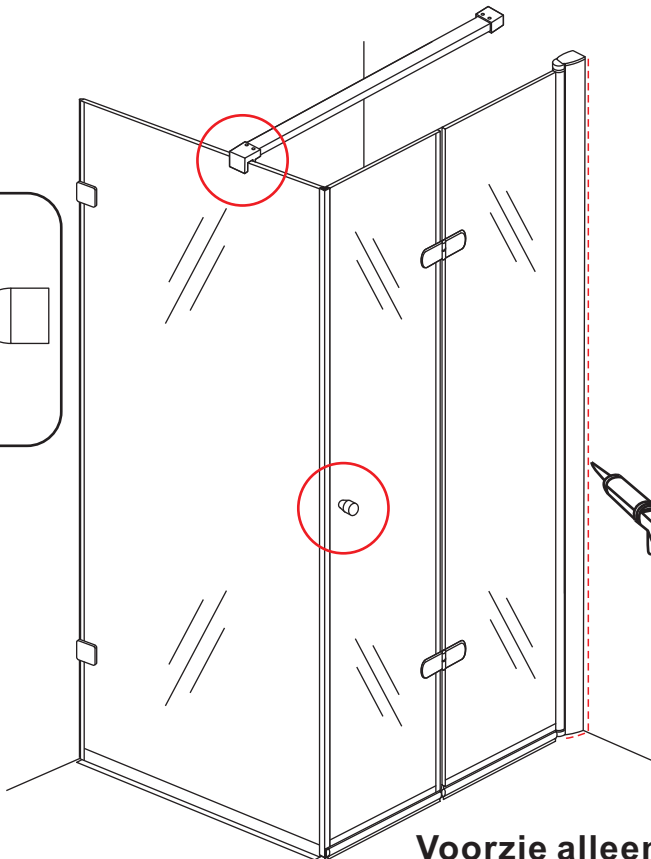

3

- $\Phi 7\text{mm}$
- X2 5×38
- X2 $\Phi 8 \times 38$

- $\Phi 6\text{mm}$
- X5 4×30
- X5 $\Phi 6 \times 30$

5

Φ3mm

X4

4x12

The length of the bar is 950mm, You should cut the length according the size you installed.