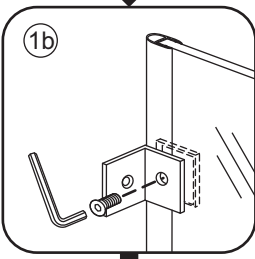

3

- $\Phi 7\text{mm}$
- X2 5×38
- X2 $\Phi 8 \times 38$

- $\Phi 6\text{mm}$
- X5 4×30
- X5 $\Phi 6 \times 30$

5

Φ3mm

X4

4x12

The length of the bar is 950mm, You should cut the length according the size you installed.