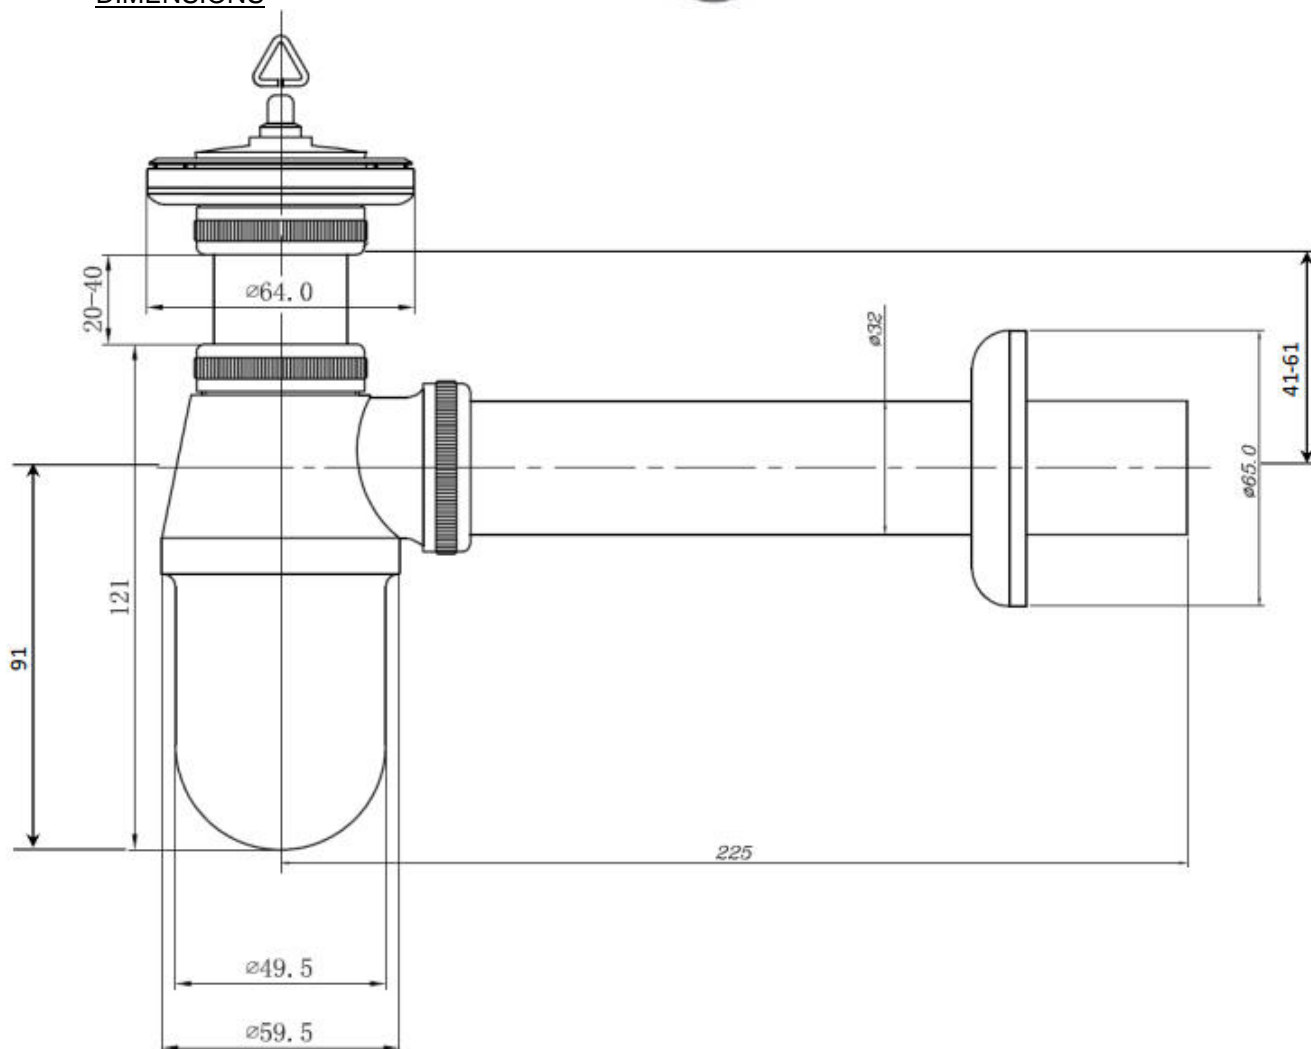

**Chrome Plated Waste**

SKU 134027

PICTURE

DIMENSIONS

---

## **Chrome Plated Waste**

SKU 134027

### **Material**

brass

### **Characteristics**

- Chrome plated round brass waste
- Round bottle waste trap drain (P-trap pipe)
- G5/4" Inlet
- 32 mm Ø outlet with wall flange