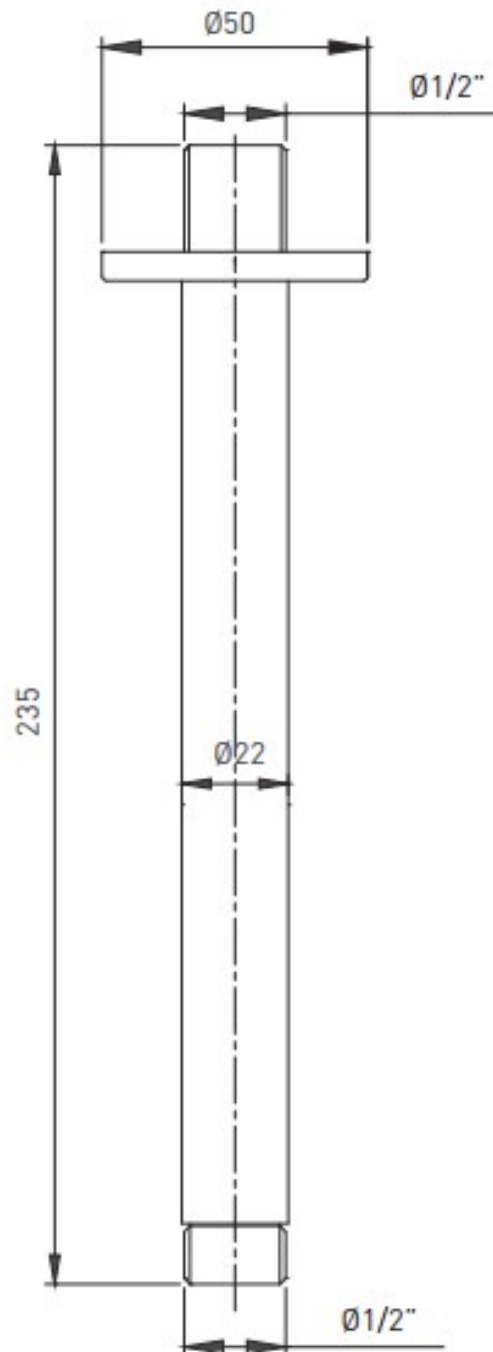

**MURLO – CEILING SHOWER ARM - 20 CM**

SKU 186136

---

**MURLO – CEILING SHOWER ARM - 20 CM**

**SKU 186136**

|                         |  |
|-------------------------|--|
| <u>Colour:</u>          | chromed  |
| <u>Material:</u>        | brass  |
| <u>Mounting:</u>        | ceiling-mounted  |
| <u>Characteristics:</u> | - ceiling-mounted shower arm 20 cm<br>- universal connection ½"                |
| <u>Options:</u>         | to combine with a shower head:<br>- SKU 186128<br>- SKU 186129<br>- SKU 186130 |

F186136E