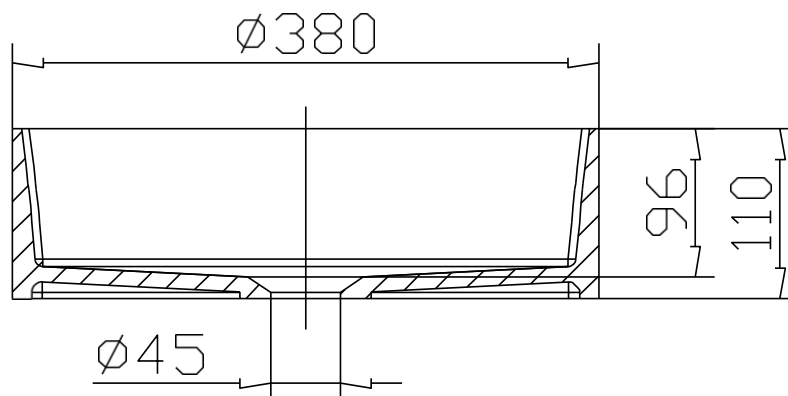

**JAVA STYLE – COUNTERTOP WASHBASIN – ROUND**

**SKU 018804**

- Dimension:** diameter: 380 mm  
height: 110 mm
- Material:** Solid Surface
- Colour:** inside and outside: matt white
- Characteristics:**
- sturdy, durable, UV-resistant and hygienic
  - easy to maintain
  - feels warm and soft
  - scratches restorable
  - 100% recyclable
  - Tap not included