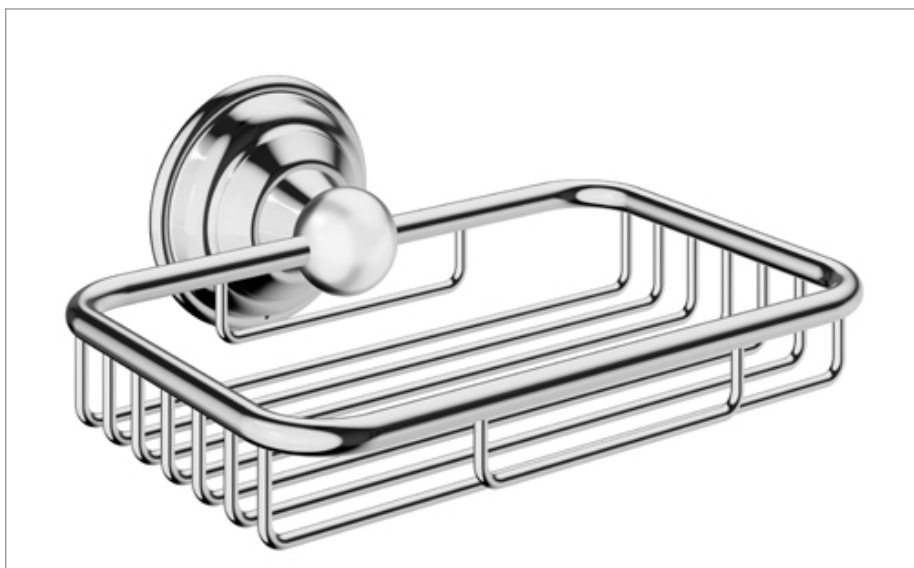

PRODUCT DATA SHEET

PRODUCT CODE

BL044C+

RANGE

BELGRAVIA

DESCRIPTION

Soap Basket

COLOUR Chrome

MATERIAL Brass

INSTALLATION TYPE Wall Mounted

FINISH APPLCIATION Electroplating

WARRANTY 15 Years

TECHNICAL DIMENSIONS

Dimensions in mm unless otherwise specified.

Tolerances (per material type) apply.