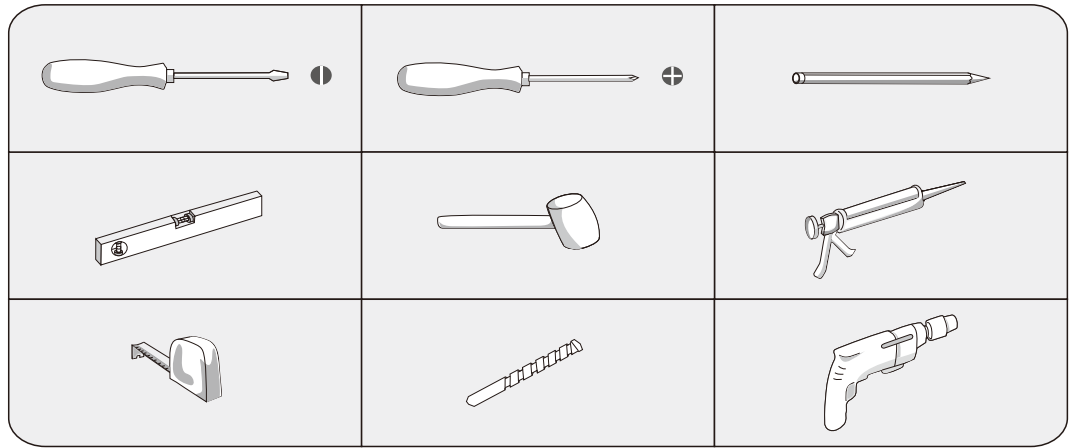

Installation Instructions

INDUSTRIAL-60

INDUSTRIAL-80

INDUSTRIAL-100

INDUSTRIAL-120

Basin

X=600mm

X=800mm

X=1000mm

X=1200mm

Pack

X=594mm

X=794mm

X=994mm

X=1194mm

- M8*40
Ax4pcs
M8*40
A1x8pcs
- Bx4pcs
- B1x4pcs
- M5*40mm
Cx8pcs
M5*40mm
C1x8pcs

X=1200mm