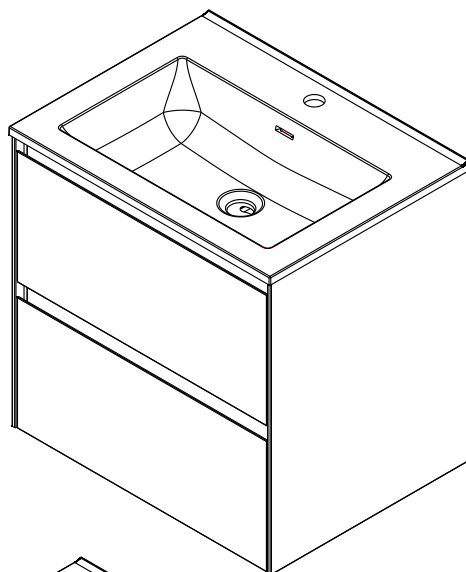

Installation Instructions

INDUSTRIAL-60

INDUSTRIAL-80

INDUSTRIAL-100

INDUSTRIAL-120

Basin

X=600mm

X=800mm

X=1000mm

X=1200mm

Pack

X=594mm

X=794mm

X=994mm

X=1194mm

- M8*40
Ax4pcs
M8*40
A1x8pcs
- Bx4pcs
- B1x4pcs
- M5*40mm
Cx8pcs
M5*40mm
C1x8pcs

1

2

X=600/800/1000mm

M8*40

Ax4pcs

X=1200mm

M8*40

A1x8pcs

X=1200mm