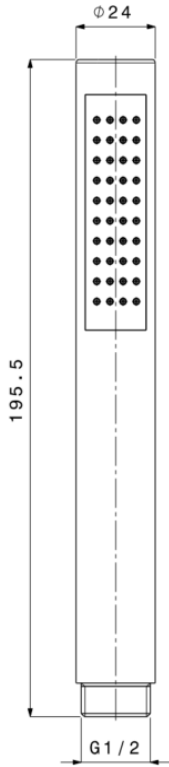

PICTURE:

DIMENSIONS:

Hand shower	Length: 195.5 mm, Ø24 mm
Material	Metal
Finish	Black matt
Output Pressure 3 bar	14.7 l/min
Hand shower	1 jet: spray
Type of connection	Universal connection: 1/2"
Anti-scale	Yes
Certificate	ACS
Net weight	0.24 kg
Warranty	5 years