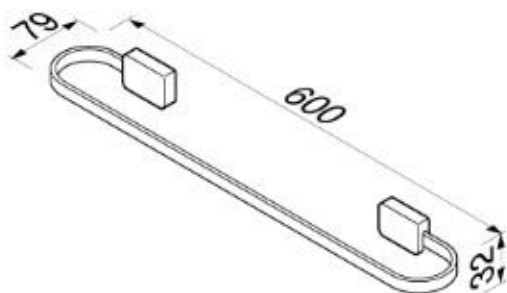

Bloq collection

917007

Towel rail 60 cm

- Finish: chrome
- Concealed fixing
- Guarantee 12 years
- Including mounting materials

- 600x79x32 mm

Quality has proven to be of decisive importance in recent years, which is why we can offer a 12-year warranty period for our chrome products. The entire selection is developed in Amersfoort. Geesa is certified according to the ISO 9001-2008 standard for design, productions and the delivery of bathroom accessories. Geesa reserve the right to change product specification.