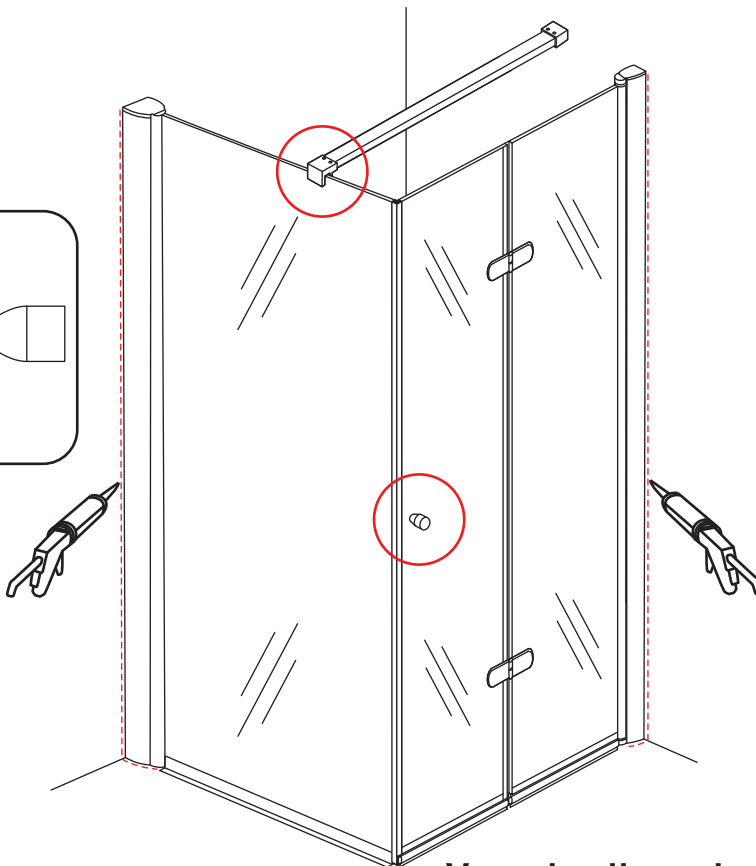

3

5

The length of the bar is 850mm, You should cut the length according the size you installed.

Voorzie alleen de buitenzijde van de cabine van siliconenkit.

4

20.3722 / 20.3723
+
20.3720 / 20.3721 / 20.3722 /
20.3723 / 20.3724 / 20.3725