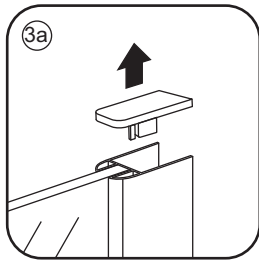

3

5

The length of the bar is 850mm, You should cut the length according the size you installed.

Voorzie alleen de buitenzijde van de cabine van siliconenkit.

4

20.3722 / 20.3723
+
20.3720 / 20.3721 / 20.3722 /
20.3723 / 20.3724 / 20.3725