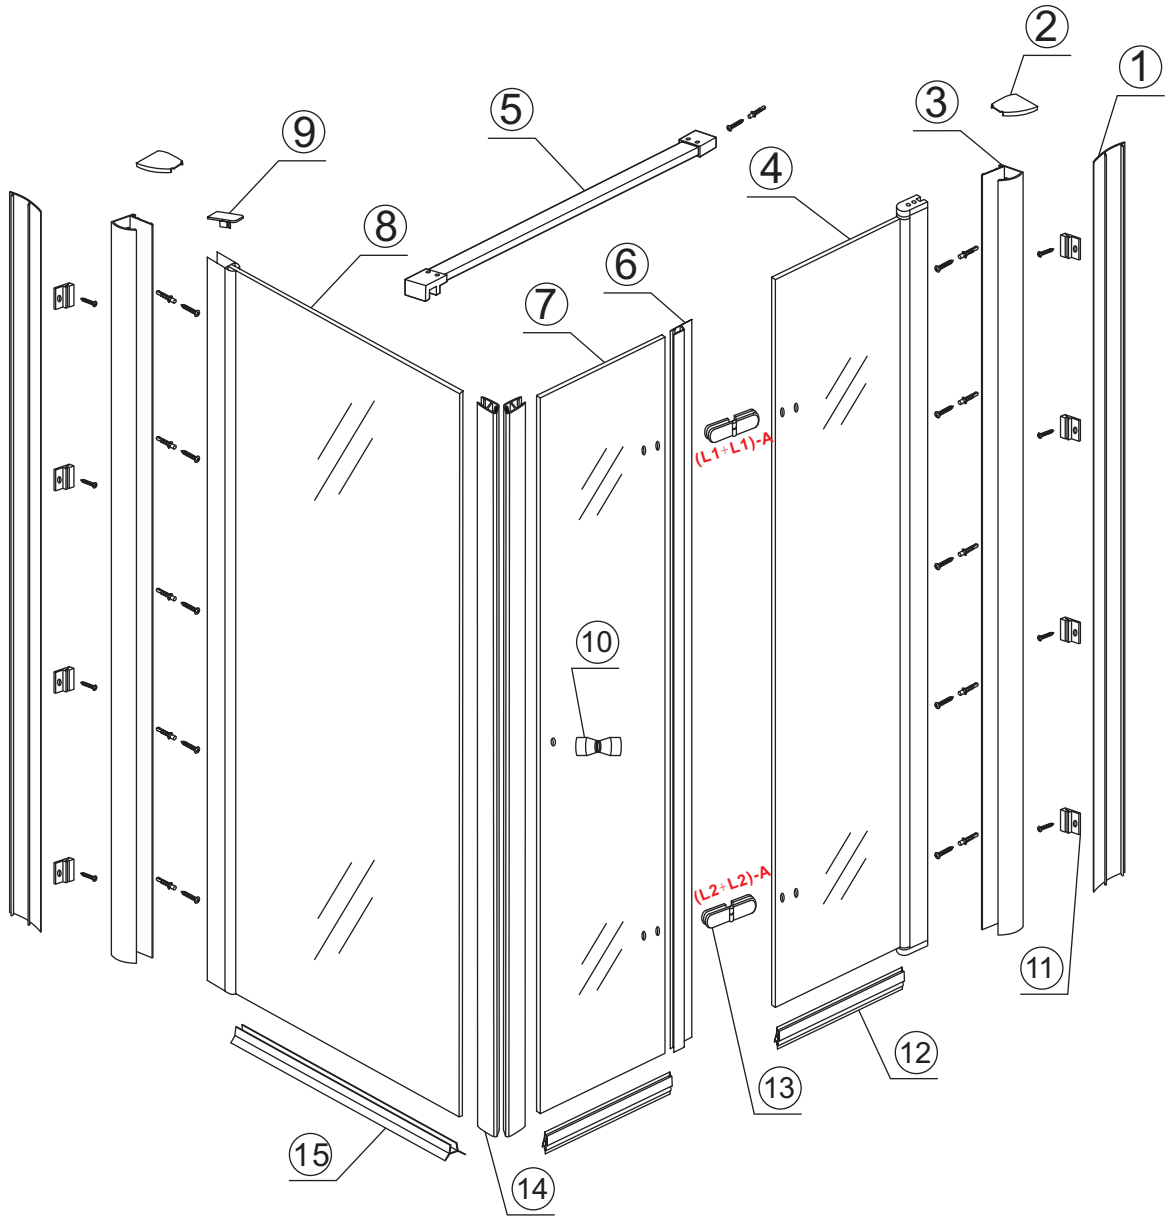

1

① X2	② X2	③ X2	④ X1	⑤ X1	⑥ X1
⑦ X1	⑧ X1	⑨ X1	⑩ X1	⑪ X8	⑫ X2
⑬ X2 (L1+L1)-A (L2+L2)-A	⑭ X1	⑮ X1	X19	X11