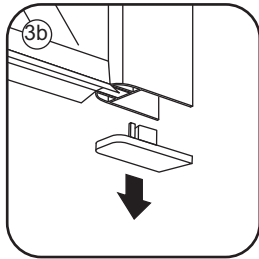

3

5

The length of the bar is 850mm, You should cut the length according the size you installed.

Voorzie alleen de buitenzijde van de cabine van siliconenkit.

4

20.3722 / 20.3723
+
20.3720 / 20.3721 / 20.3722 /
20.3723 / 20.3724 / 20.3725