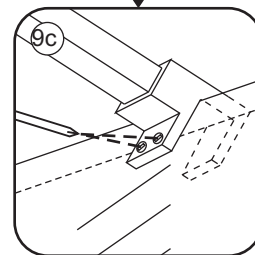

3

5

The length of the bar is 850mm, You should cut the length according the size you installed.

Voorzie alleen de buitenzijde van de cabine van siliconenkit.

4

20.3722 / 20.3723
+
20.3720 / 20.3721 / 20.3722 /
20.3723 / 20.3724 / 20.3725