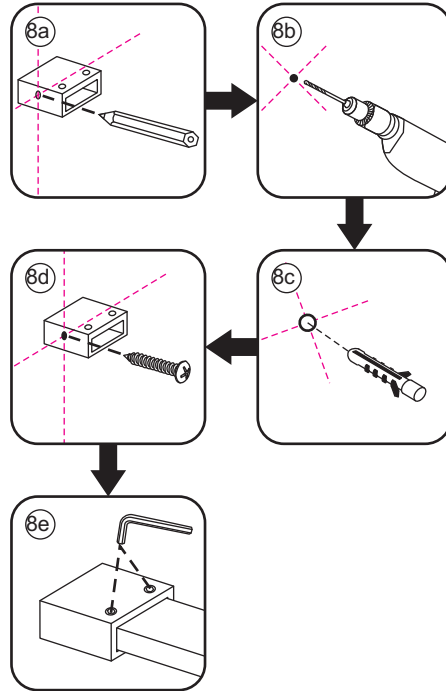

3

5

The length of the bar is 850mm, You should cut the length according the size you installed.

Voorzie alleen de buitenzijde van de cabine van siliconenkit.

4

20.3722 / 20.3723
+
20.3720 / 20.3721 / 20.3722 /
20.3723 / 20.3724 / 20.3725