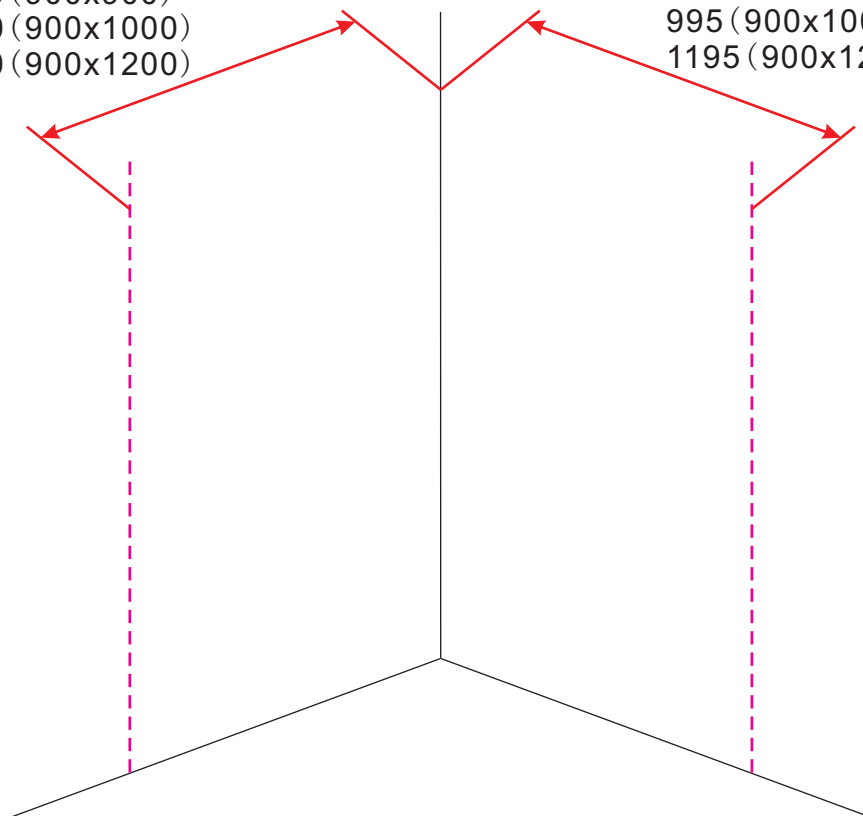

840 (900x500)
 840 (900x600)
 840 (900x700)
 840 (900x800)
 840 (900x900)
 840 (900x1000)
 840 (900x1200)

510 (900x500)
 610 (900x600)
 710 (900x700)
 795 (900x800)
 895 (900x900)
 995 (900x1000)
 1195 (900x1200)

3

- $\Phi 7\text{mm}$
- $\times 2$ 5×38
- $\times 2$ $\Phi 8 \times 38$

- $\Phi 6\text{mm}$
- $\times 5$ $\Phi 6 \times 30$
- $\times 5$ 4×30

5

Φ3mm

X4

4x12

The length of the bar is 850mm, You should cut the length according the size you installed.