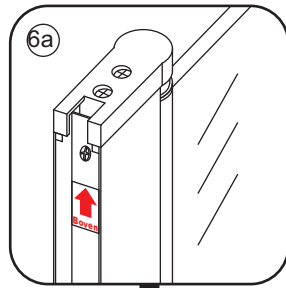

3

- $\Phi 7\text{mm}$
- $\times 2$ 5×38
- $\times 2$ $\Phi 8 \times 38$

- $\Phi 6\text{mm}$
- $\times 5$ $\Phi 6 \times 30$
- $\times 5$ 4×30

5

Φ3mm

X4

4x12

The length of the bar is 850mm, You should cut the length according the size you installed.