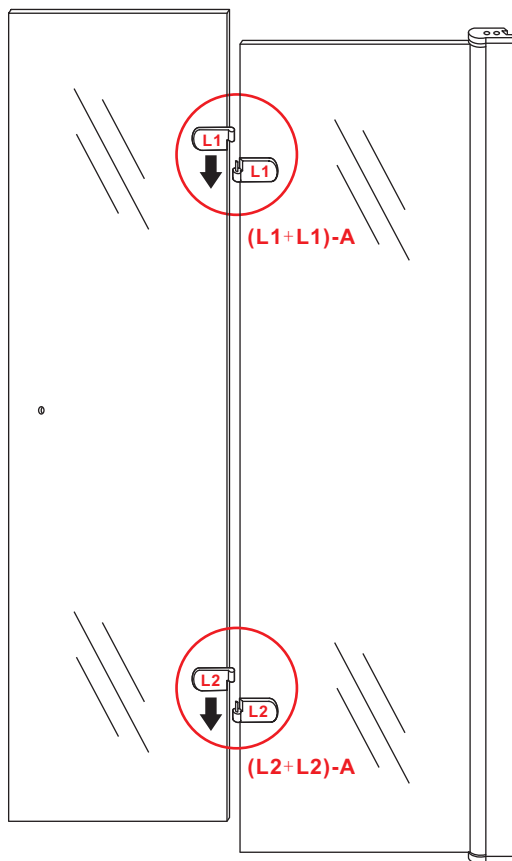

840 (900x500)
 840 (900x600)
 840 (900x700)
 840 (900x800)
 840 (900x900)
 840 (900x1000)
 840 (900x1200)

510 (900x500)
 610 (900x600)
 710 (900x700)
 795 (900x800)
 895 (900x900)
 995 (900x1000)
 1195 (900x1200)

3

- $\Phi 7\text{mm}$
- $\times 2$ 5×38
- $\times 2$ $\Phi 8 \times 38$

- $\Phi 6\text{mm}$
- $\times 5$ $\Phi 6 \times 30$
- $\times 5$ 4×30

5

Φ3mm

X4

4x12

The length of the bar is 850mm, You should cut the length according the size you installed.

Voorzie alleen de buitenzijde van de cabine van siliconenkit.

3

20.3722 / 20.3723

+

20.3805 / 20.3806 / 20.3807 / 20.3810 /
20.3809 / 20.3811 / 20.3814 / 20.3812
/ 20.3818 / 20.3813

900x (500-1400) x2020mm