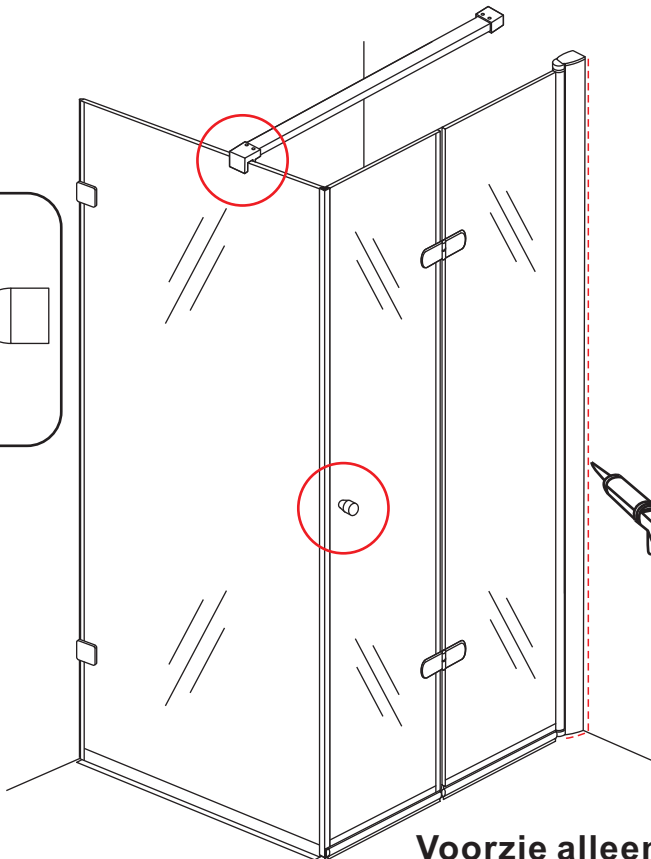

3

- $\Phi 7\text{mm}$
- $\times 2$ 5×38
- $\times 2$ $\Phi 8 \times 38$

- $\Phi 6\text{mm}$
- $\times 5$ $\Phi 6 \times 30$
- $\times 5$ 4×30

5

Φ3mm

X4

4x12

The length of the bar is 850mm, You should cut the length according the size you installed.