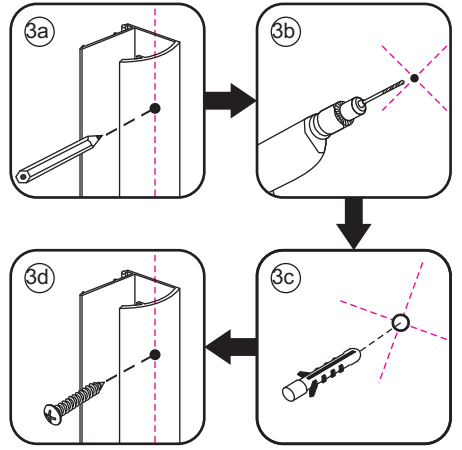

840 (900x500)
 840 (900x600)
 840 (900x700)
 840 (900x800)
 840 (900x900)
 840 (900x1000)
 840 (900x1200)

510 (900x500)
 610 (900x600)
 710 (900x700)
 795 (900x800)
 895 (900x900)
 995 (900x1000)
 1195 (900x1200)

3

- $\Phi 7\text{mm}$
- $\times 2$ 5×38
- $\times 2$ $\Phi 8 \times 38$

- $\Phi 6\text{mm}$
- $\times 5$ $\Phi 6 \times 30$
- $\times 5$ 4×30

5

Φ3mm

X4

4x12

The length of the bar is 850mm, You should cut the length according the size you installed.