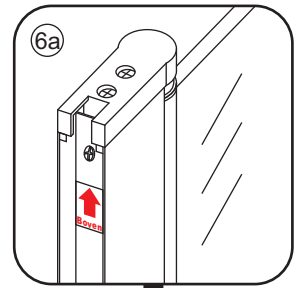

3

5

The length of the bar is 850mm, You should cut the length according the size you installed.

Voorzie alleen de buitenzijde van de cabine van siliconenkit.

4

20.3722 / 20.3723
+
20.3720 / 20.3721 / 20.3722 /
20.3723 / 20.3724 / 20.3725