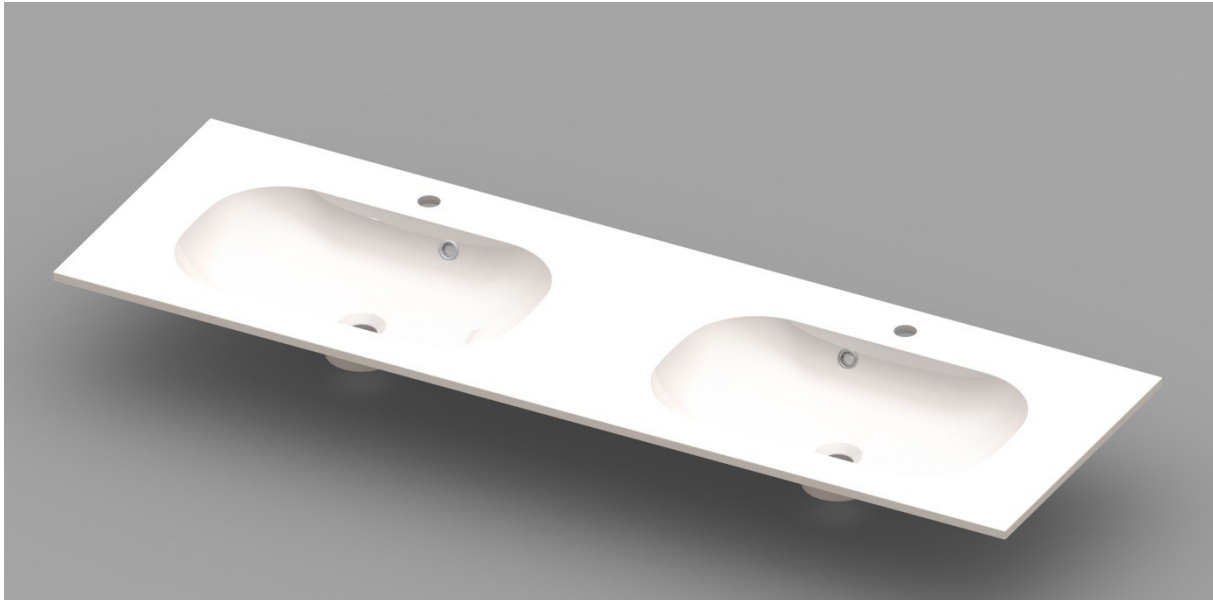

OVUM – WASHBASIN / INTEGRATED TABLET - 1600 X 500 X 200 MM

SKU 930971

PICTURE

DIMENSIONS

02.2017

Dimensions and assortment can be modified

Type of washbasin	Rectangular integrated tablet
Number of basin(s)	Double
Material	Artificial marble
Colour	White
Finishing	Brilliant
Thickness of tablet	2 cm
Depth of basin	10 cm
With integrated overflow	Yes
With integrated tap hole	Yes
Diameter of tap hole	35 mm
With siphon hole	Yes
Diameter of siphon hole	45 mm
With watertight ring	No
Combination	can be combined with any Van Marcke cabinet
Treatment	/
Weight	28.8 kg
Warranty	5 years
Extras	/
With fixation set	Yes