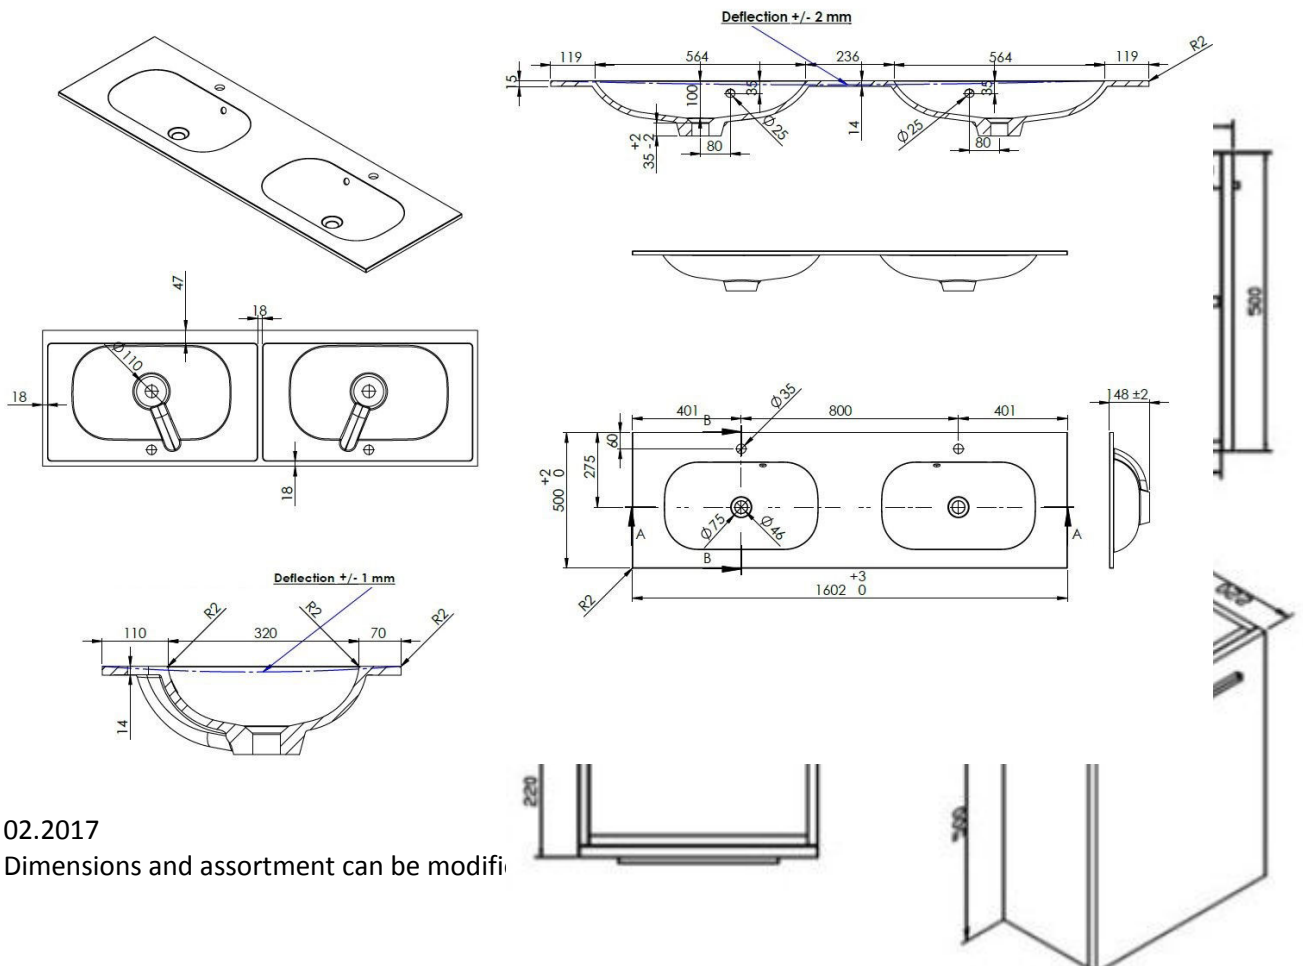

OVUM – WASHBASIN / INTEGRATED TABLET - 1600 X 500 X 200 MM

SKU 930971

PICTURE

DIMENSIONS

02.2017

Dimensions and assortment can be modified

Type of washbasin	Rectangular integrated tablet
Number of basin(s)	Double
Material	Artificial marble
Colour	White
Finishing	Brilliant
Thickness of tablet	2 cm
Depth of basin	10 cm
With integrated overflow	Yes
With integrated tap hole	Yes
Diameter of tap hole	35 mm
With siphon hole	Yes
Diameter of siphon hole	45 mm
With watertight ring	No
Combination	can be combined with any Van Marcke cabinet
Treatment	/
Weight	28.8 kg
Warranty	5 years
Extras	/
With fixation set	Yes