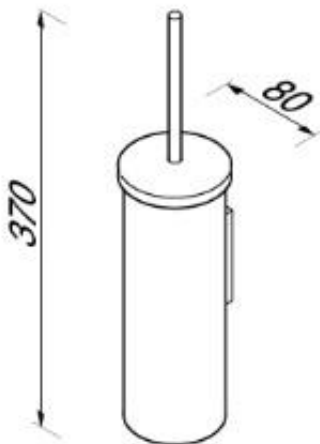

Nemox collection

916511-66

Toilet brush holder,

- Finish: matt black
- Concealed fixing
- Wall mounted
- Guarantee 5 year on construction, 2 year on finish
- Material: stainless steel

- 370x80x80 mm

Quality has proven to be of decisive importance in recent years, which is why we can offer a 12-year warranty period for our chrome products. The entire selection is developed in Amersfoort. Geesa is certified according to the ISO 9001-2008 standard for design, productions and the delivery of bathroom accessories. 05/2017