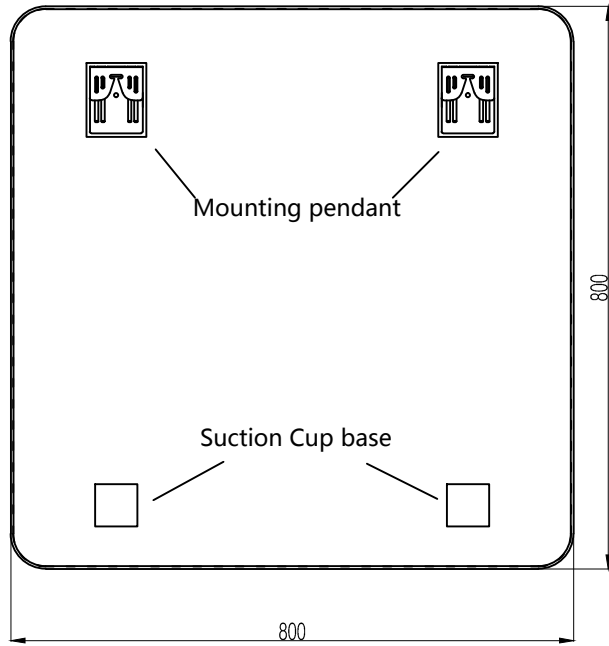

SW493097
Size:800x800x35mm

- 1.Material:Aluminum frame
- 2.Ordinary Silver Mirror(5mm)
- 3.With blast-proof film

SW493100
Size:500x1400x35mm

- 1.Material:Aluminum frame
- 2.Ordinary Silver Mirror(5mm)
- 3.With blast-proof film

Pill off the film before hanging the mirror