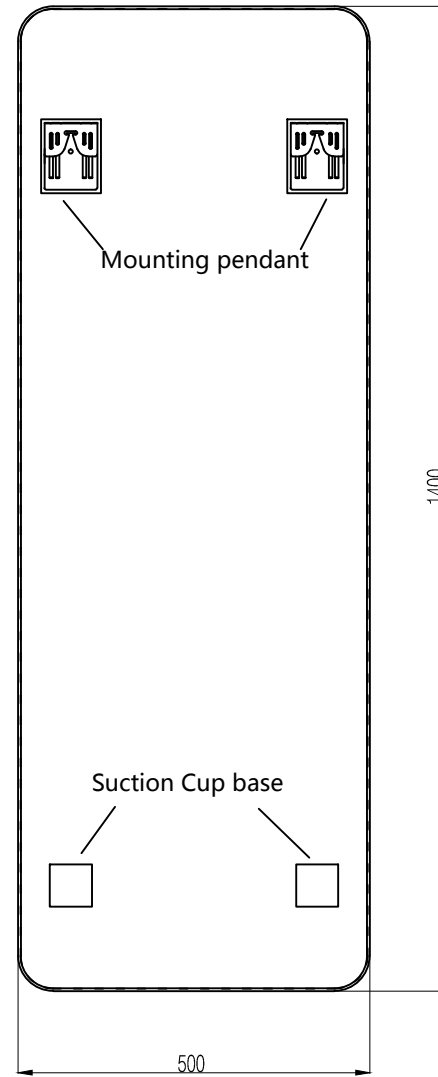

SW493097
Size:800x800x35mm

- 1.Material:Aluminum frame
- 2.Ordinary Silver Mirror(5mm)
- 3.With blast-proof film

SW493100
Size:500x1400x35mm

- 1.Material:Aluminum frame
- 2.Ordinary Silver Mirror(5mm)
- 3.With blast-proof film

Pill off the film before hanging the mirror