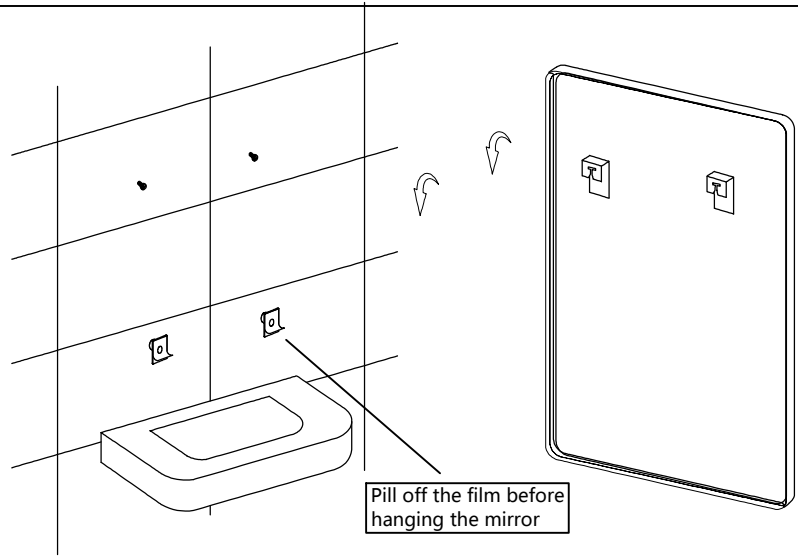

SW493097
Size:800x800x35mm

- 1.Material:Aluminum frame
- 2.Ordinary Silver Mirror(5mm)
- 3.With blast-proof film

SW493100
Size:500x1400x35mm

- 1.Material:Aluminum frame
- 2.Ordinary Silver Mirror(5mm)
- 3.With blast-proof film

Pill off the film before hanging the mirror