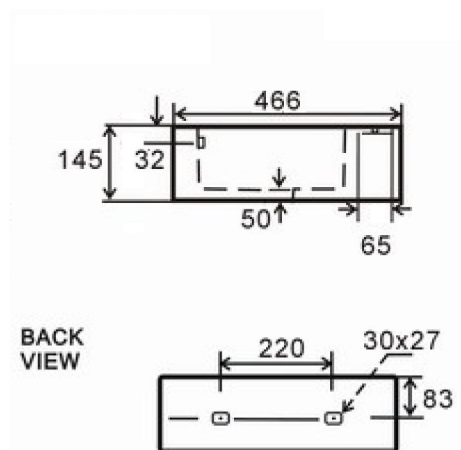

**JAIPUR – BUILT-ON WASHBASIN**

**SKU 018054**

- Type of washbasin: built-on washbasin
- Number of basins: 1
- Dimensions: 465 x 466 mm
- Material: porcelain  
back side not enamelled
- Colour: white
- Mounting: built-on
- Fixation set: no
  
- Tap hole: yes – central Ø 35 mm
- Overflow: yes
- Siphon hole: Ø 45 mm
- Weight: 16 kg