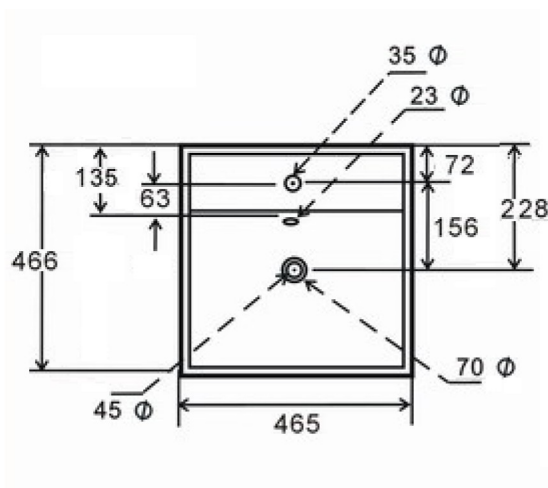

**JAIPUR – BUILT-ON WASHBASIN**

**SKU 018054**

- Type of washbasin: built-on washbasin
- Number of basins: 1
- Dimensions: 465 x 466 mm
- Material: porcelain  
back side not enamelled
- Colour: white
- Mounting: built-on
- Fixation set: no
  
- Tap hole: yes – central Ø 35 mm
- Overflow: yes
- Siphon hole: Ø 45 mm
- Weight: 16 kg