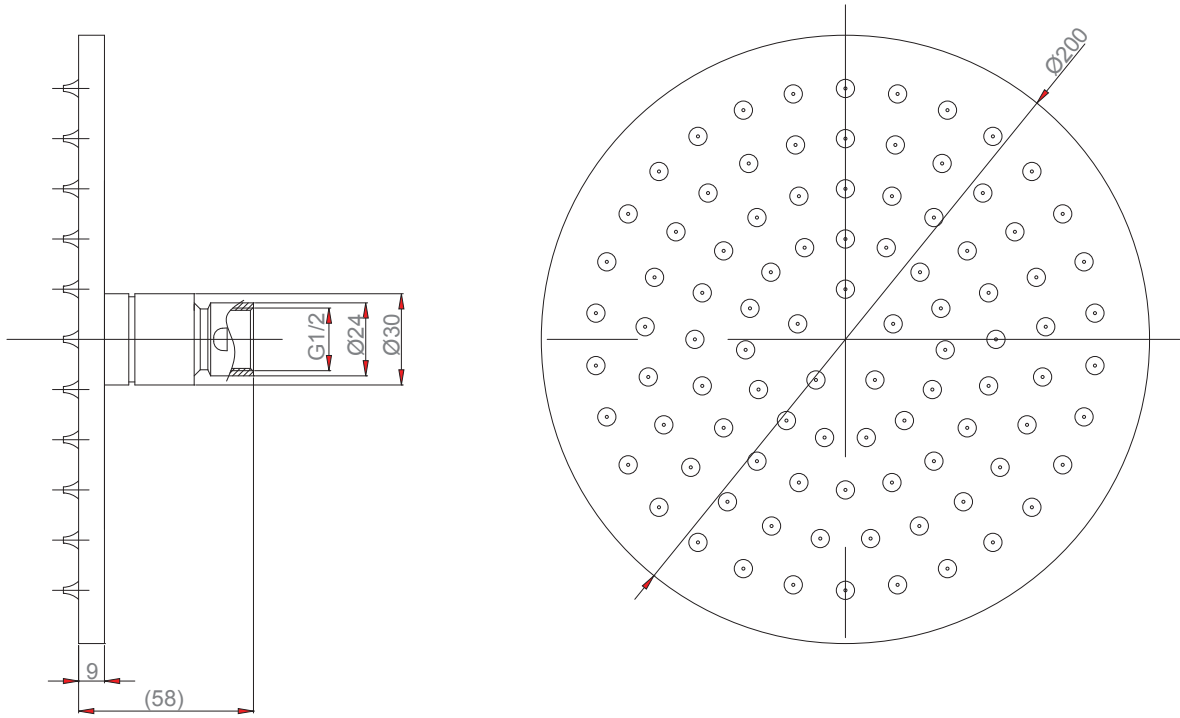

measurements in millimetres (mm)
information updated march 2014

tel | 01322 422767
web | www.crosswater.co.uk
email | technical@crosswater-holdings.co.uk

MIKE
PRO^x

200mm Fixed Head

Wall or Ceiling Mounted

PRO200

Available in Chrome (C) Brushed Stainless Steel (V) or Brushed Chrome (J)