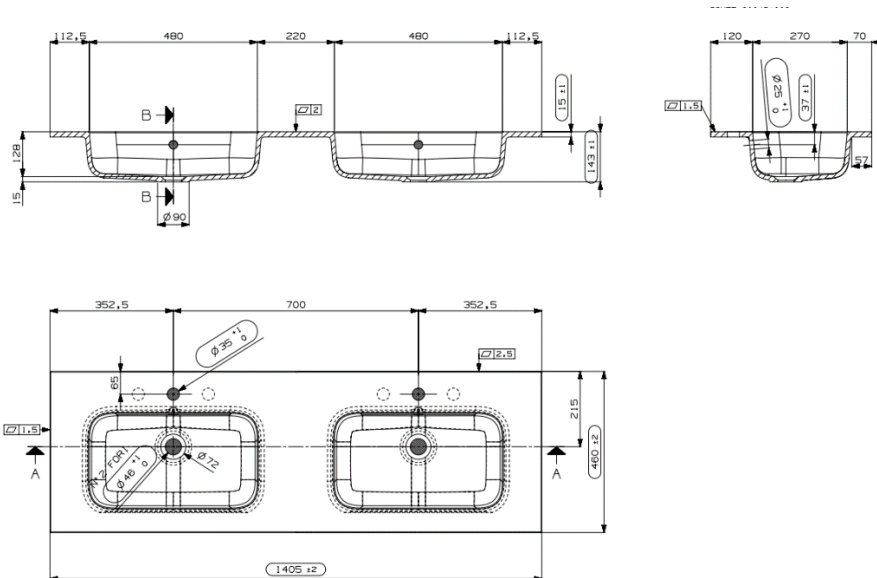

**PACO – WASHBASIN / INTEGRATED TABLET – 140X46**

SKU 930260

**DIMENSIONS:**      Length: 1400 mm  
                               Depth: 460 mm  
                               Height: 15 mm

Washbasin	Tablet – 2 Washbasins
Material	Artificial marble
Color	Mat white
Mounting	Tablet
With tap hole	Yes
With overflow	Yes