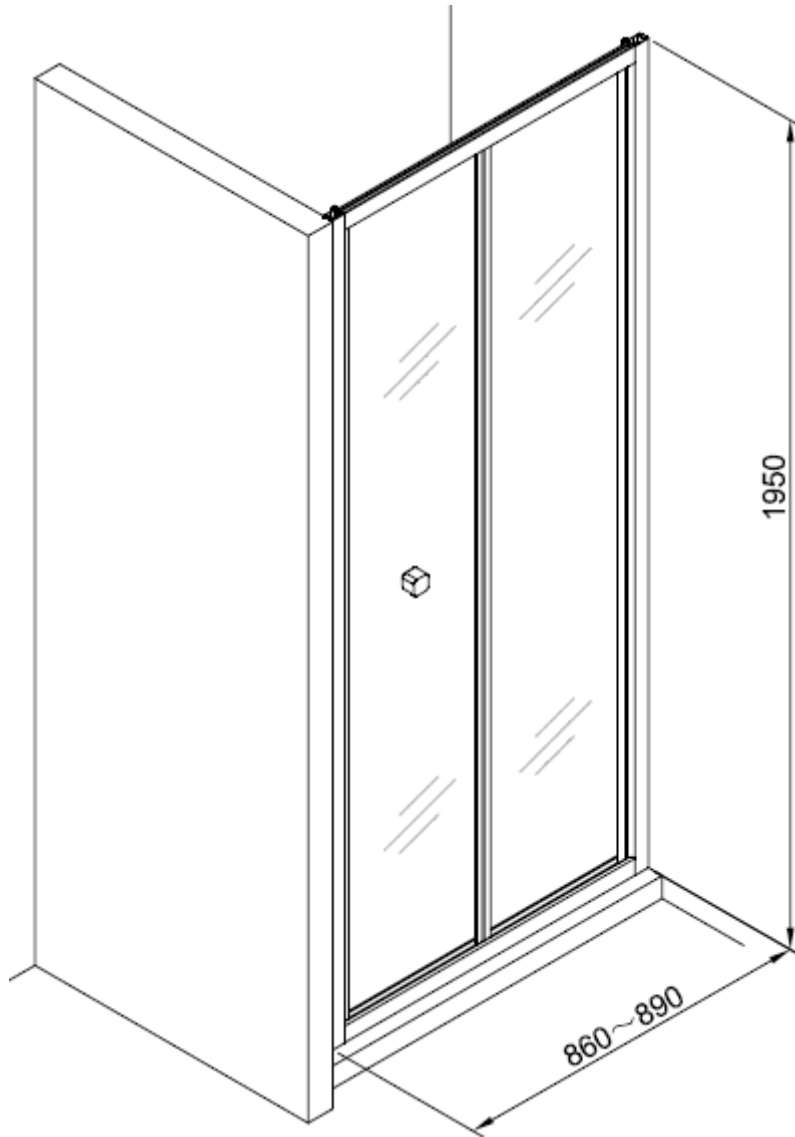

Measurements in millimetres mm

Information updated January 2020

Tel 0345 873 8840

crosswater[™]

CLEAR 6 BIFOLD DOOR

CABFSC0900

A		M4 *40mm Screw x 6
B		Wall Plug x 6
C		Handle x 1
D		Sleeve x 1
E		Cover x 3
F		Filler x 4

G		Waterproof strip x 2
H		Cover x 1
I		Cover x 1
J		Top Cap x 1
K		Top Cap x 1

AA		M4 *20mm Screw x 1
AB		Adjustment block x 1
AC		Top Cap x 1
AD		Top Cap(LH) x 1
AE		Top Cap(RH) x 1
AF		Filler x 2

Model	X (mm)	y (mm)
CABFSC0760	720~750	1950
CABFSC0800	760~790	1950
CABFSC0900	860~890	1950
CABFSC1000	960~990	1950