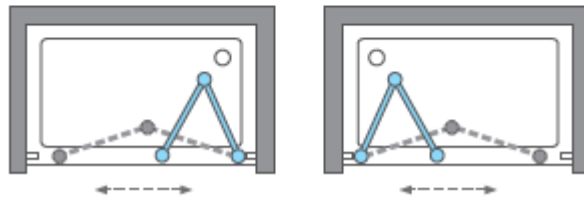

Measurements in millimetres mm

Information updated January 2020

Tel 0345 873 8840

crosswater[™]

CLEAR 6 BIFOLD DOOR

CABFSC0900

A		M4 *40mm Screw x 6
B		Wall Plug x 6
C		Handle x 1
D		Sleeve x 1
E		Cover x 3
F		Filler x 4

G		Waterproof strip x 2
H		Cover x 1
I		Cover x 1
J		Top Cap x 1
K		Top Cap x 1

AA		M4 *20mm Screw x 1
AB		Adjustment block x 1
AC		Top Cap x 1
AD		Top Cap(LH) x 1
AE		Top Cap(RH) x 1
AF		Filler x 2

Model	X (mm)	y (mm)
CABFSC0760	720~750	1950
CABFSC0800	760~790	1950
CABFSC0900	860~890	1950
CABFSC1000	960~990	1950