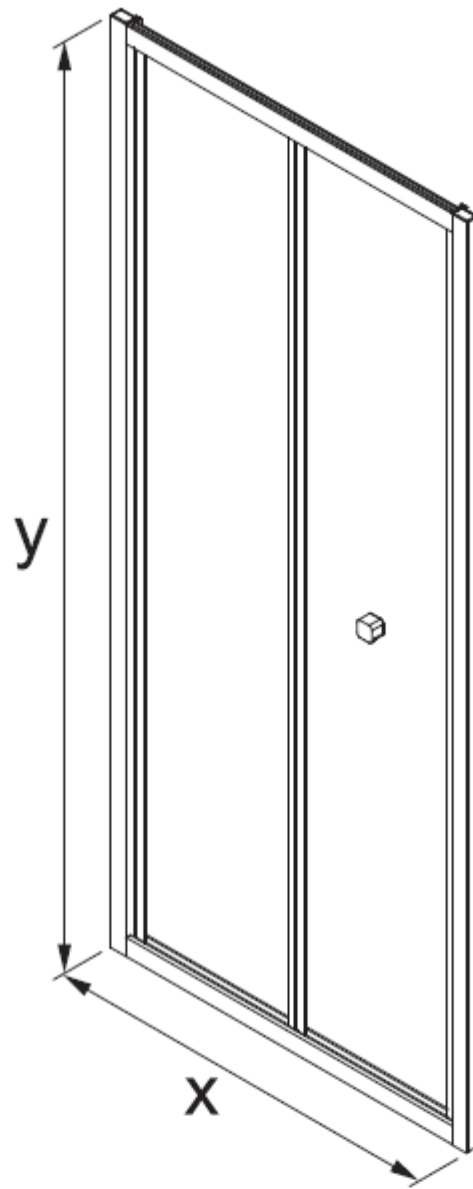

Measurements in millimetres mm

Information updated January 2020

Tel 0345 873 8840

crosswater[™]

CLEAR 6 BIFOLD DOOR

CABFSC0900

A		M4 *40mm Screw x 6
B		Wall Plug x 6
C		Handle x 1
D		Sleeve x 1
E		Cover x 3
F		Filler x 4

G		Waterproof strip x 2
H		Cover x 1
I		Cover x 1
J		Top Cap x 1
K		Top Cap x 1

AA		M4 *20mm Screw x 1
AB		Adjustment block x 1
AC		Top Cap x 1
AD		Top Cap(LH) x 1
AE		Top Cap(RH) x 1
AF		Filler x 2

Model	X (mm)	y (mm)
CABFSC0760	720~750	1950
CABFSC0800	760~790	1950
CABFSC0900	860~890	1950
CABFSC1000	960~990	1950