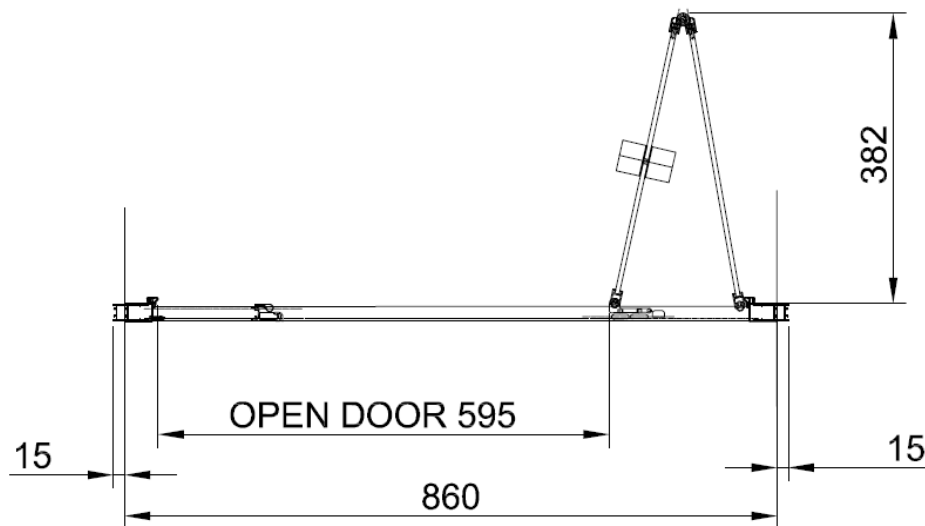

Measurements in millimetres mm

Information updated January 2020

Tel 0345 873 8840

crosswater[™]

CLEAR 6 BIFOLD DOOR

CABFSC0900

A		M4 *40mm Screw x 6
B		Wall Plug x 6
C		Handle x 1
D		Sleeve x 1
E		Cover x 3
F		Filler x 4

G		Waterproof strip x 2
H		Cover x 1
I		Cover x 1
J		Top Cap x 1
K		Top Cap x 1

AA		M4 *20mm Screw x 1
AB		Adjustment block x 1
AC		Top Cap x 1
AD		Top Cap(LH) x 1
AE		Top Cap(RH) x 1
AF		Filler x 2

Model	X (mm)	y (mm)
CABFSC0760	720~750	1950
CABFSC0800	760~790	1950
CABFSC0900	860~890	1950
CABFSC1000	960~990	1950