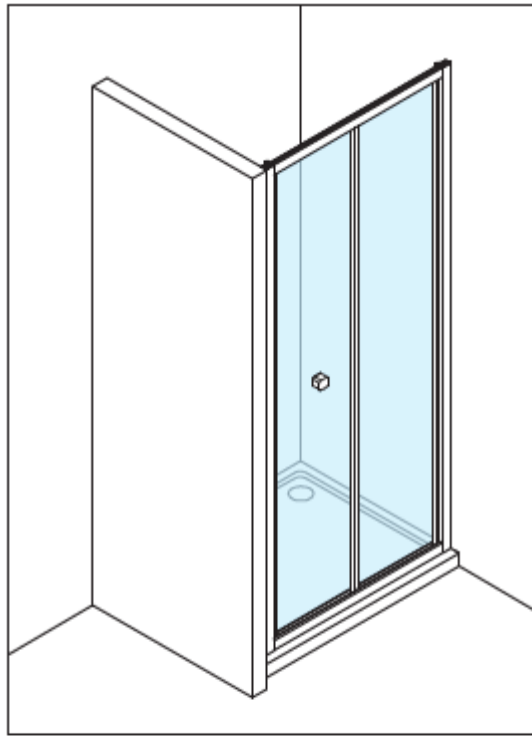

Measurements in millimetres mm

Information updated January 2020

Tel 0345 873 8840

crosswater[™]

CLEAR 6 BIFOLD DOOR

CABFSC0900

A		M4 *40mm Screw x 6
B		Wall Plug x 6
C		Handle x 1
D		Sleeve x 1
E		Cover x 3
F		Filler x 4

G		Waterproof strip x 2
H		Cover x 1
I		Cover x 1
J		Top Cap x 1
K		Top Cap x 1

AA		M4 *20mm Screw x 1
AB		Adjustment block x 1
AC		Top Cap x 1
AD		Top Cap(LH) x 1
AE		Top Cap(RH) x 1
AF		Filler x 2

Model	X (mm)	y (mm)
CABFSC0760	720~750	1950
CABFSC0800	760~790	1950
CABFSC0900	860~890	1950
CABFSC1000	960~990	1950