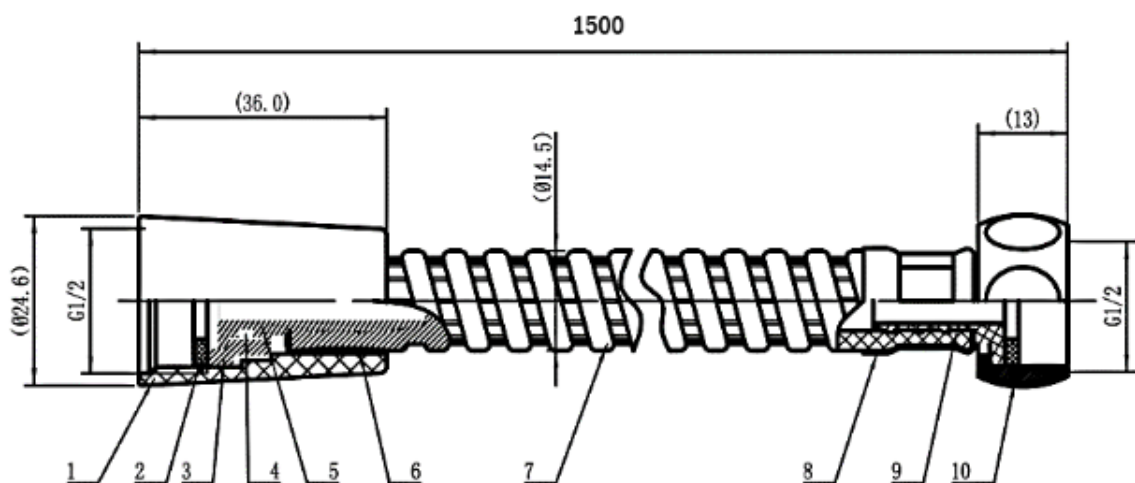

PROFLEX – SHOWER HOSE – 150 CM

SKU 186174

PICTURE:

DIMENSIONS:

<u>Color:</u>	Chrome
<u>Material:</u>	Plastic
<u>Characteristics:</u>	<ul style="list-style-type: none"><li>- Braided shower hose - 150 cm</li><li>- anti-kink (i.e. anti-fold)</li><li>- anti-twist</li><li>- anti-scratch</li><li>- universal connection 1/2"</li></ul>
<u>Warranty:</u>	5 years