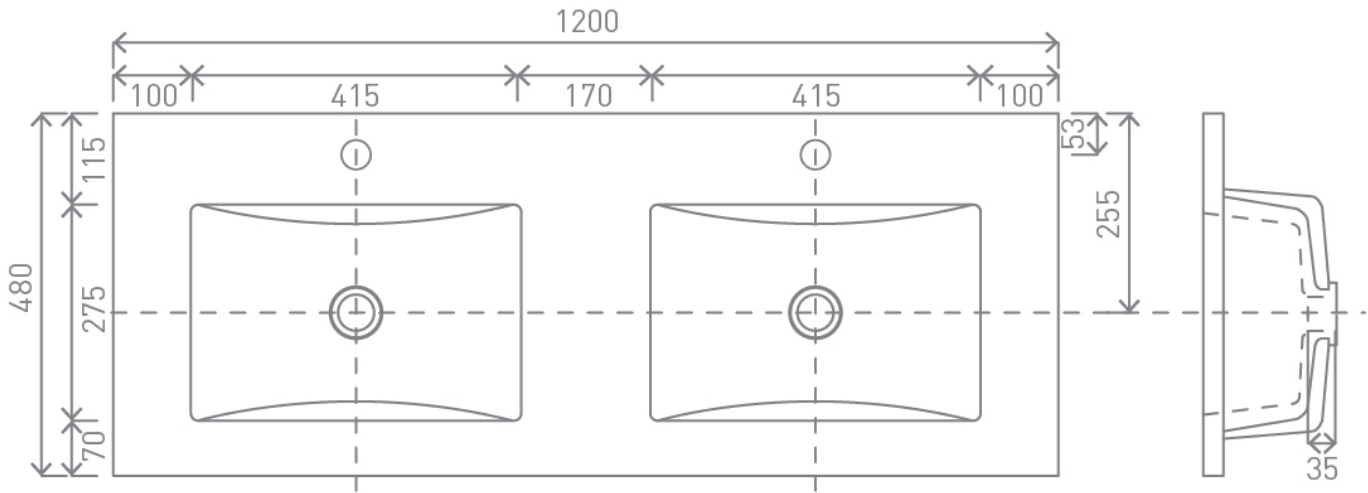

TOP VIEW - OPEN

TOP VIEW - CLOSED

badkamermeubel
meuble salle de bains

JOELLE

joelle 80 cm

badkamermeubel
meuble salle de bains

JOELLE

joelle 120 cm

SIDE VIEW

FRONT VIEW

TOP VIEW

SIDE VIEW

FRONT VIEW