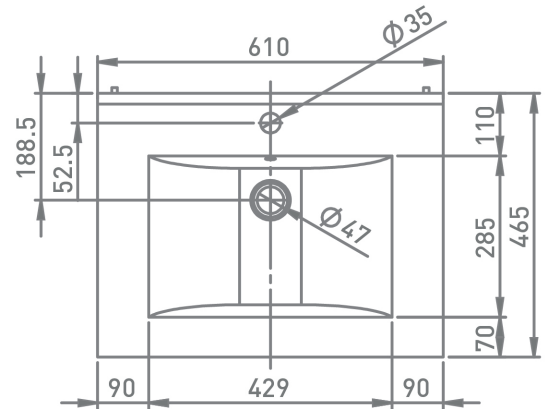

Kolomkast
Armoire colonne

**Materie: melamine
Matière: mélamine**

badkamermeubel
meuble salle de bains

JOELLE

joelle 60 cm

SIDE VIEW

FRONT VIEW

INSTALLATION - BACK VIEW

TOP VIEW - OPEN

TOP VIEW - CLOSED

badkamermeubel
meuble salle de bains

JOELLE

joelle 80 cm

badkamermeubel
meuble salle de bains

JOELLE

joelle 120 cm

SIDE VIEW

FRONT VIEW

TOP VIEW

SIDE VIEW

FRONT VIEW