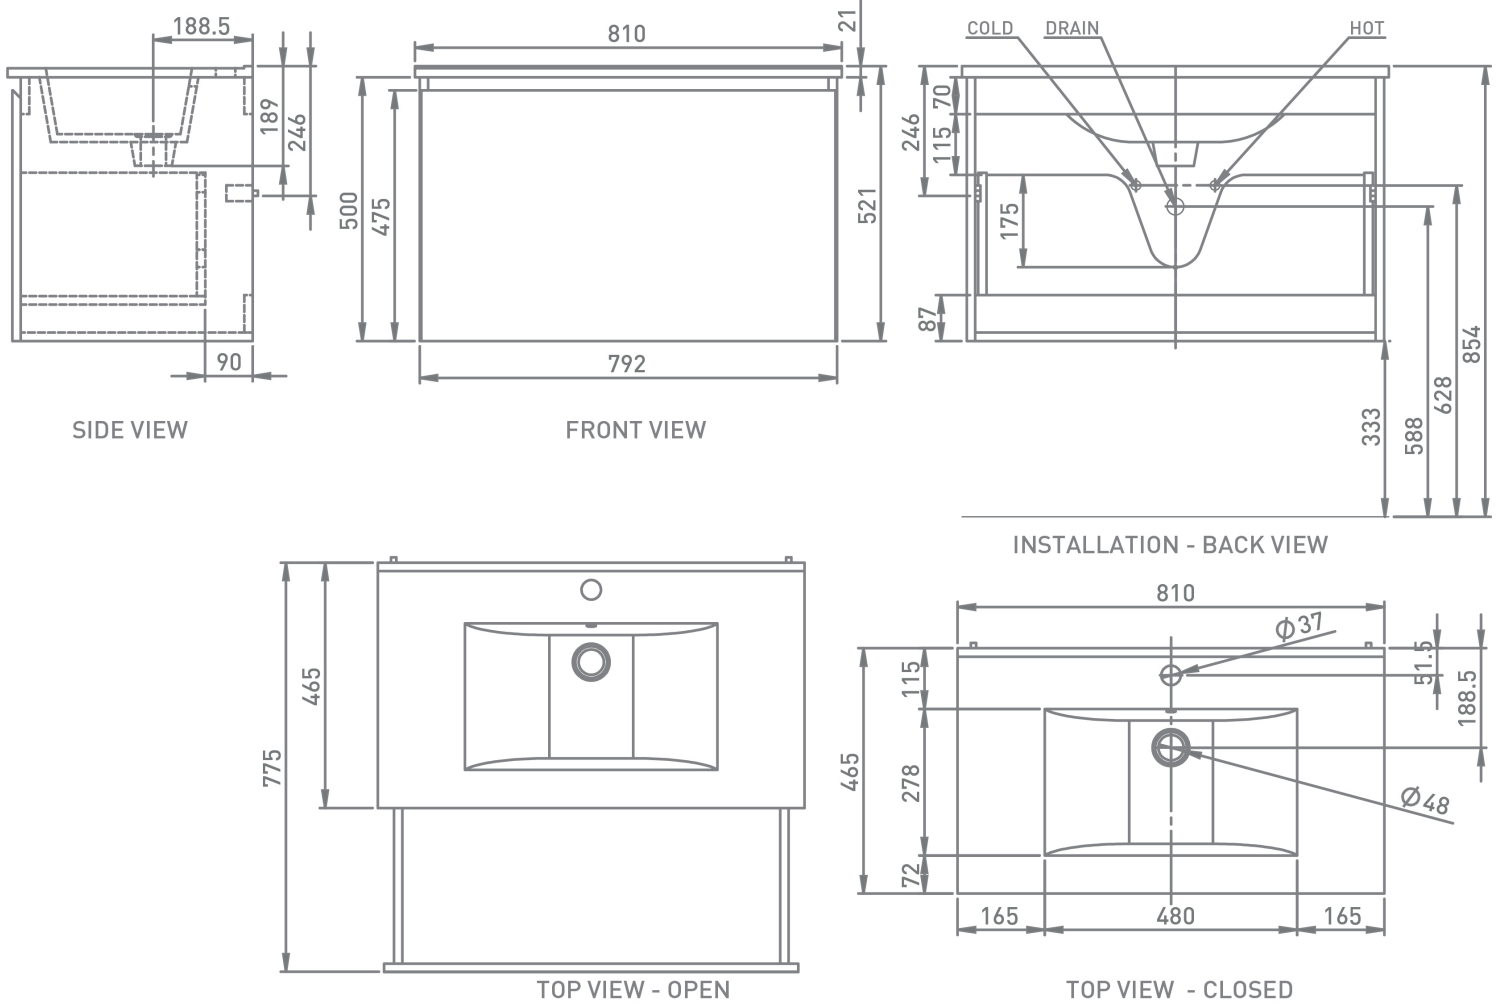

TOP VIEW - OPEN

TOP VIEW - CLOSED

badkamermeubel
meuble salle de bains

JOELLE

joelle 80 cm

badkamermeubel
meuble salle de bains

JOELLE

joelle 120 cm

SIDE VIEW

FRONT VIEW

TOP VIEW

SIDE VIEW

FRONT VIEW