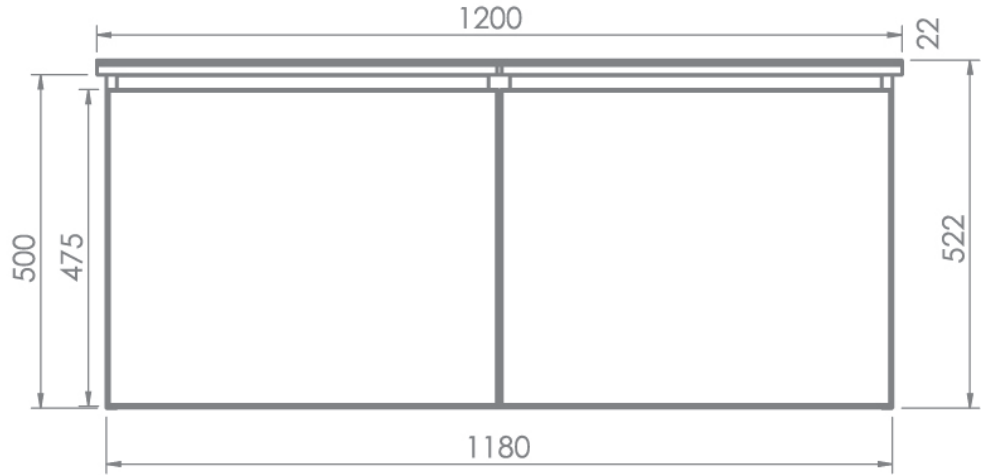

TOP VIEW - OPEN

TOP VIEW - CLOSED

badkamermeubel
meuble salle de bains

JOELLE

joelle 80 cm

badkamermeubel
meuble salle de bains

JOELLE

joelle 120 cm

SIDE VIEW

FRONT VIEW

TOP VIEW

SIDE VIEW

FRONT VIEW