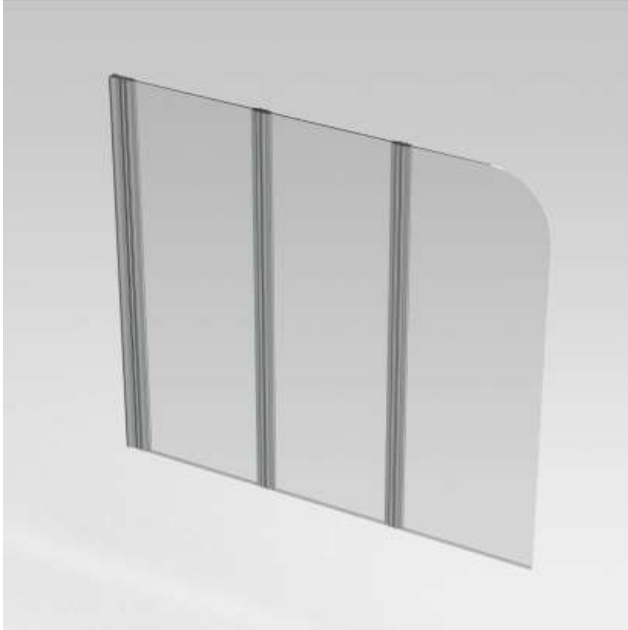

PANNELLO – BATH SCREEN - 150X140 – 3 PANELS

SKU 224122

PICTURE

DIMENSIONS

| | |
|--------------------------------|--------------------------|
| Type of shower door | Bath screen – 3 panels |
| Material of profile | Polished Aluminium |
| Profile finishing | Chrome |
| Glass finishing | Transparent safety glass |
| Glass thickness | 5 mm |
| Glass treatment | / |
| Combinations | On Bath |
| Rotation way | 180° |
| Extensibility | 1500 - 1510 mm |
| Access | / |
| Radius | / |
| Reversible | Yes |
| Lift-system | No |
| Handle | No |
| Hinges / rolls | Hinges |
| Hinges / rolls material | / |
| Removable panels | No |
| Magnetic closing | No |
| Compensation profile | / |
| Certificates | CE |
| Weight | 21 kg |
| Warranty | 5 years |
| Extras | / |
| Frameless | Yes |
| With fixation set | Yes |