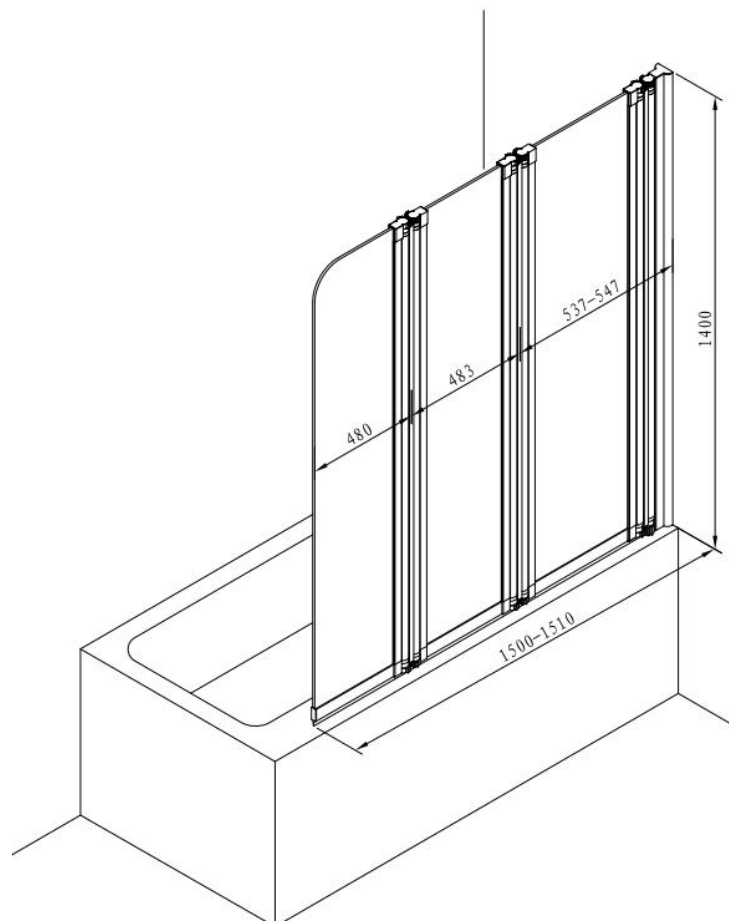

PANNELLO – BATH SCREEN - 150X140 – 3 PANELS

SKU 224122

PICTURE

DIMENSIONS

| | |
|--------------------------------|--------------------------|
| Type of shower door | Bath screen – 3 panels |
| Material of profile | Polished Aluminium |
| Profile finishing | Chrome |
| Glass finishing | Transparent safety glass |
| Glass thickness | 5 mm |
| Glass treatment | / |
| Combinations | On Bath |
| Rotation way | 180° |
| Extensibility | 1500 - 1510 mm |
| Access | / |
| Radius | / |
| Reversible | Yes |
| Lift-system | No |
| Handle | No |
| Hinges / rolls | Hinges |
| Hinges / rolls material | / |
| Removable panels | No |
| Magnetic closing | No |
| Compensation profile | / |
| Certificates | CE |
| Weight | 21 kg |
| Warranty | 5 years |
| Extras | / |
| Frameless | Yes |
| With fixation set | Yes |