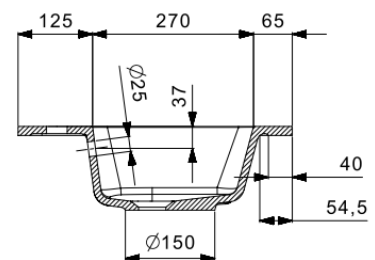

**COR – WASHBASIN / INTEGRATED TABLET – 80X46**

**SKU 933817**

**DIMENSIONS:**  
**Length: 805 mm**  
**Depth: 460 mm**  
**Height: 14 mm**

Washbasin	Tablet – 1 Washbasin
Material	Artificial marble
Color	Glossy white
Mounting	Tablet
With tap hole	Yes
With overflow	Yes