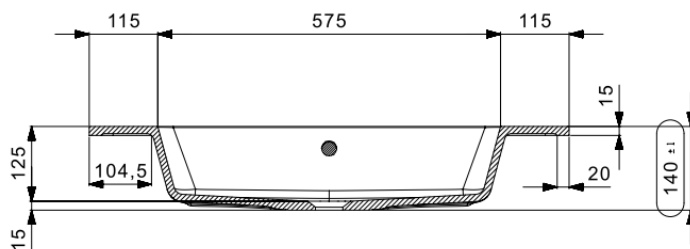

**COR – WASHBASIN / INTEGRATED TABLET – 80X46**

**SKU 933817**

**DIMENSIONS:**  
**Length: 805 mm**  
**Depth: 460 mm**  
**Height: 14 mm**

Washbasin	Tablet – 1 Washbasin
Material	Artificial marble
Color	Glossy white
Mounting	Tablet
With tap hole	Yes
With overflow	Yes