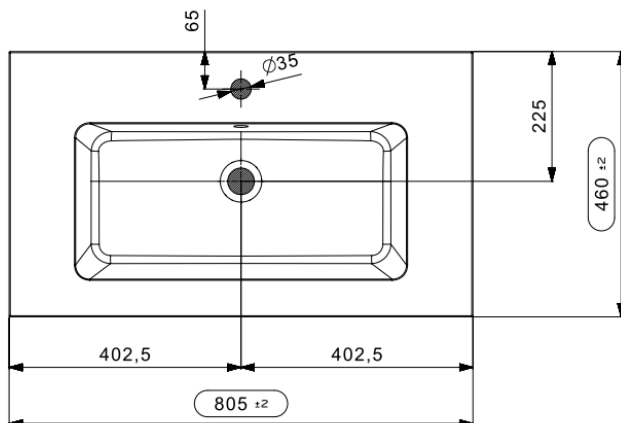

**COR – WASHBASIN / INTEGRATED TABLET – 80X46**

**SKU 933817**

**DIMENSIONS:**  
**Length: 805 mm**  
**Depth: 460 mm**  
**Height: 14 mm**

Washbasin	Tablet – 1 Washbasin
Material	Artificial marble
Color	Glossy white
Mounting	Tablet
With tap hole	Yes
With overflow	Yes