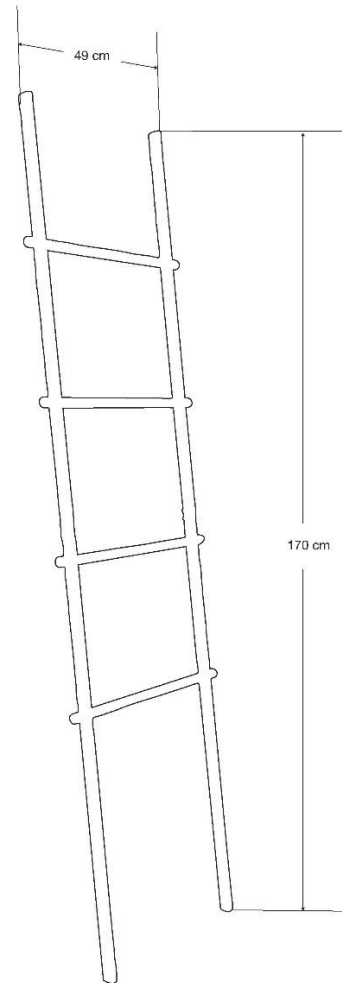

SANO+ FREESTANDING LADDER IN BLACK BAMBOO

SKU 215765

DIMENSIONS:

Height: 1700 mm

Width: 490 mm

Depth: 30 mm

Material	Steel / Wood
Colour	Black / Wood