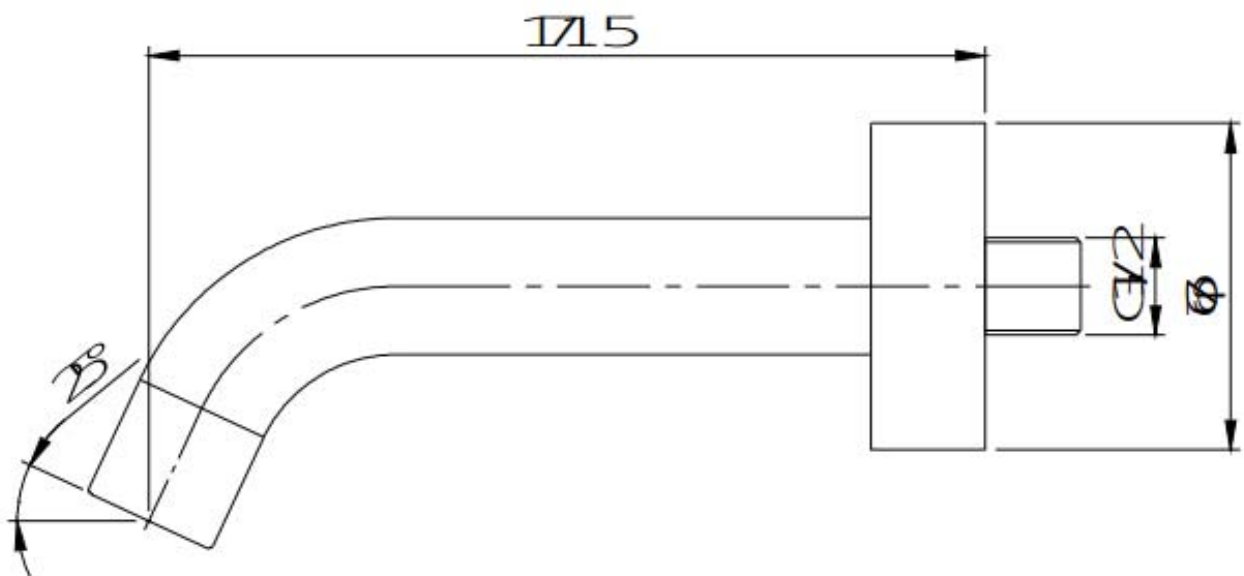

LANA – WALL-MOUNTED SPOUT

SKU 157145

LANA – WALL-MOUNTED SPOUT

SKU 157145

Material: brass
Colour: chromed
Mounting: wall-mounted
Characteristics: flow spout