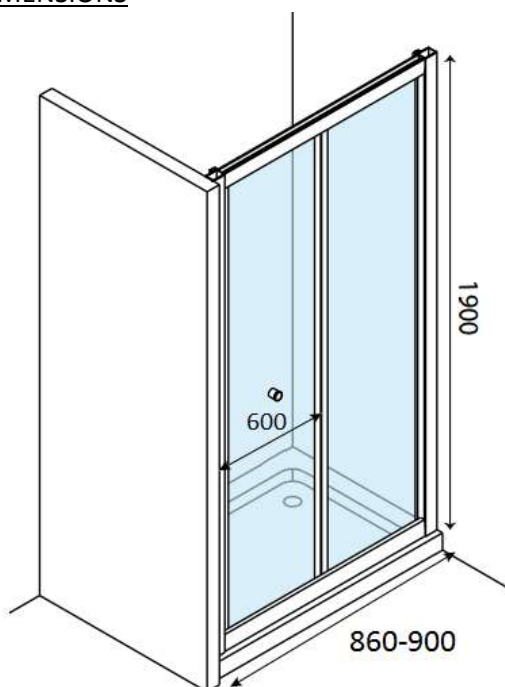

**STAR ALU EASY – BI-FOLD DOOR - 90X190 - CHROME**

**SKU 224107**

**PICTURE**

**DIMENSIONS**

05.2016

Dimensions and assortment can be modified without prior notification.

F224107E

<b>Type of shower door</b>	Bi-fold door
<b>Material of profile</b>	Aluminium
<b>Profile finishing</b>	Chrome
<b>Glass finishing</b>	Transparent safety glass
<b>Glass thickness</b>	5 mm
<b>Glass treatment</b>	No
<b>Combinations</b>	Fixed panel
<b>Rotation way</b>	Internal 180°
<b>Extensibility</b>	860 - 900 mm
<b>Access</b>	600 mm
<b>Radius</b>	/
<b>Reversible</b>	Yes
<b>Lift-system</b>	No
<b>Handle</b>	Yes - chromed
<b>Hinges / rolls</b>	Hinges and rolls
<b>Hinges / rolls material</b>	/
<b>Removable panels</b>	No
<b>Magnetic closing</b>	Yes
<b>Compensation profile</b>	229108
<b>Certificates</b>	CE
<b>Weight</b>	26 kg
<b>Warranty</b>	5 years
<b>Extras</b>	Easy-Mounting doors
<b>Frameless</b>	No
<b>With fixation set</b>	Yes