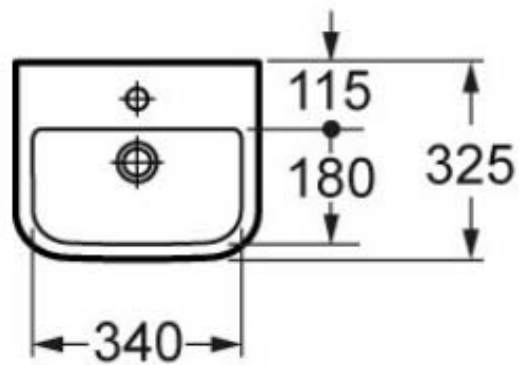

SUN – HAND WASHBASIN

SKU 018552

SUN – HAND WASHBASIN

SKU 018552

<u>Dimensions:</u>	length: 400 mm width: 325 mm height: 120 mm
<u>Material:</u>	porcelain
<u>Colour:</u>	white
<u>Mounting:</u>	wall-mounted
<u>Characteristics:</u>	- hand washbasin 40 cm - with hole for the mixer in the middle - with overflow