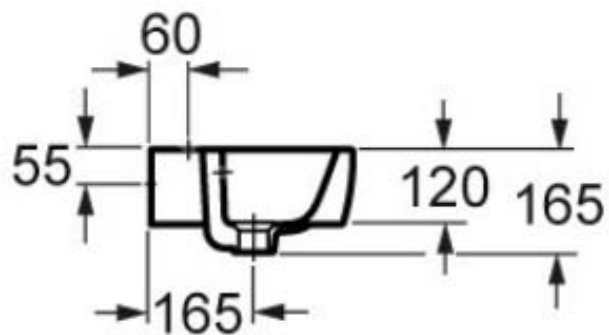

SUN – HAND WASHBASIN

SKU 018552

SUN – HAND WASHBASIN

SKU 018552

<u>Dimensions:</u>	length: 400 mm width: 325 mm height: 120 mm
<u>Material:</u>	porcelain
<u>Colour:</u>	white
<u>Mounting:</u>	wall-mounted
<u>Characteristics:</u>	- hand washbasin 40 cm - with hole for the mixer in the middle - with overflow