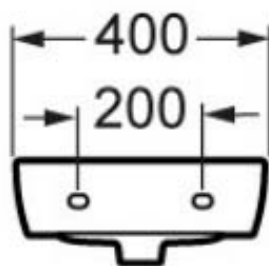

SUN – HAND WASHBASIN

SKU 018552

SUN – HAND WASHBASIN

SKU 018552

<u>Dimensions:</u>	length: 400 mm width: 325 mm height: 120 mm
<u>Material:</u>	porcelain
<u>Colour:</u>	white
<u>Mounting:</u>	wall-mounted
<u>Characteristics:</u>	- hand washbasin 40 cm - with hole for the mixer in the middle - with overflow