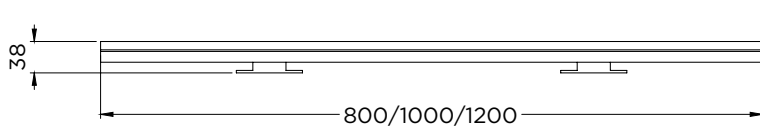

## Characteristics

- Matt black
- LED
- Built-in transformer

Lighting	Article Nr.	Switch (on/off)	Voltage (V)	Power (W)	Temperature (K)	Lumens	IP Class	Certificate	Energy Efficiency
Type 08 (60)	F91080600	N/A	230	9	4200	900	44	CE	F (2021)
Type 08 (80)	F91080800	N/A	230	15	4200	1600	44	CE	F (2021)
Type 08 (100)	F91081000	N/A	230	18	4200	1900	44	CE	F (2021)
Type 08 (120)	F91081200	N/A	230	18	4200	1900	44	CE	F (2021)