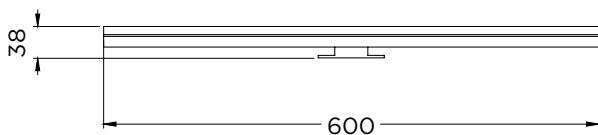

## Characteristics

- Matt black
- LED
- Built-in transformer

Lighting	Article Nr.	Switch (on/off)	Voltage (V)	Power (W)	Temperature (K)	Lumens	IP Class	Certificate	Energy Efficiency
Type 08 (60)	F91080600	N/A	230	9	4200	900	44	CE	F (2021)
Type 08 (80)	F91080800	N/A	230	15	4200	1600	44	CE	F (2021)
Type 08 (100)	F91081000	N/A	230	18	4200	1900	44	CE	F (2021)
Type 08 (120)	F91081200	N/A	230	18	4200	1900	44	CE	F (2021)