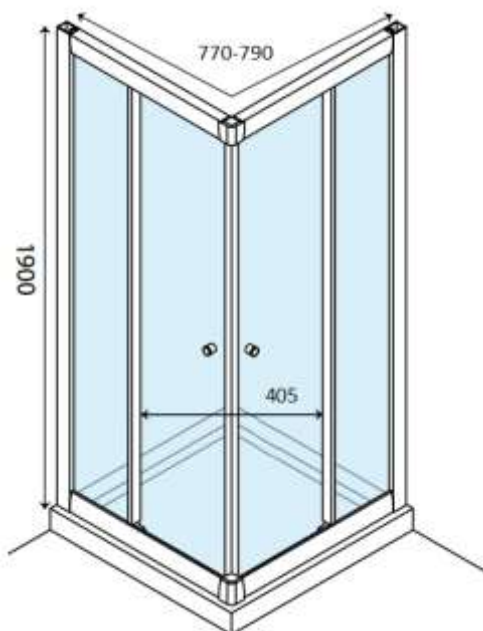

STAR ALU EASY – CORNER ENTRY SLIDING – 80X80X190 - CHROME

SKU 224104

PICTURE

DIMENSIONS

05.2016

Dimensions and assortment can be modified without prior notification.

F224104E

| | |
|--------------------------------|--------------------------------|
| Type of shower door | Corner entry sliding doors |
| Material of profile | Aluminium |
| Profile finishing | Chrome |
| Glass finishing | Transparent safety glass |
| Glass thickness | Fixed part: 4 mm / Doors: 5 mm |
| Glass treatment | No |
| Combinations | / |
| Rotation way | / |
| Extensibility | 770 - 790 mm |
| Access | 405 mm |
| Radius | / |
| Reversible | Yes |
| Lift-system | No |
| Handle | Yes - chromed |
| Hinges / rolls | Rolls |
| Hinges / rolls material | / |
| Removable panels | Yes for doors |
| Magnetic closing | Yes |
| Compensation profile | 229108 |
| Certificates | CE |
| Weight | 35 kg |
| Warranty | 5 years |
| Extras | Easy-Mounting |
| Frameless | No |
| With fixation set | Yes |