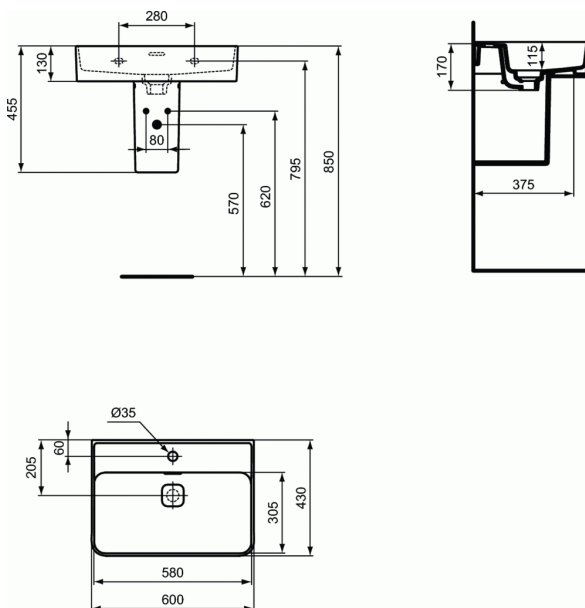

Product code: T3000

STRADA II Wastafel 600mm

Wastafel 600mm

KLEUREN*

01

* 01 = Wit