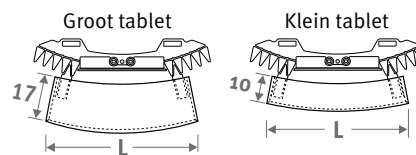

OPTIES

Tabletten in beukenfineer