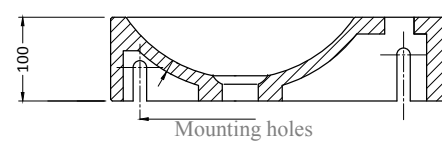

Venetia blue stone (taphole right side)

Product no.	100074
Product name	Venetia blue stone
Installation	Wall hung
Hanging	Through mounting holes provided
Form	Rectangle
Size (cm)	40x22x10
Material	Blue stone
Weight (kg)	17
Taphole	Yes, on the right side (also available on the left side: 100075)
Inside finishings	Matt brushed
Outside finishings	Matt brushed
Drain hole size	Universal