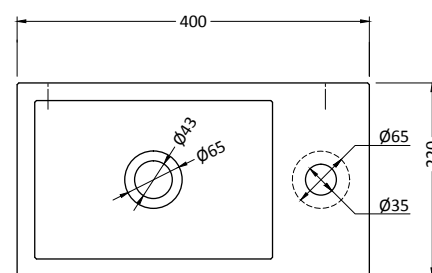

## Venetia blue stone (taphole left side)

Product no.	100075
Product name	Venetia blue stone
Installation	Wall hung
Hanging	Through mounting holes provided
Form	Rectangle
Size (cm)	40x22x10
Material	Blue stone
Weight (kg)	17
Taphole	Yes, on the left side (also available on the right side: 100074)
Inside finishings	Matt brushed
Outside finishings	Matt brushed
Drain hole size	Universal

## Venetia basalt (taphole right side)

Product no.	100076
Product name	Venetia basalt
Installation	Wall hung
Hanging	Through mounting holes provided
Form	Rectangle
Size (cm)	40x22x10
Material	Basalt G684
Weight (kg)	17
Taphole	Yes, on the right side (also available on the left side: 100077)
Inside finishings	Matt brushed
Outside finishings	Matt brushed
Drain hole size	Universal