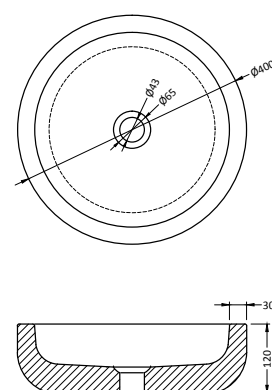

Verona travertine

Product no.	100008
Product name	Verona travertine
Installation	Countertop
Form	Round
Size (cm)	40×12
Material	Travertine
Weight (kg)	20
Taphole	No
Inside finishings	Matt brushed
Outside finishings	Matt brushed
Drain hole size	Universal

Beautiful natural stone countertop basin, exclusive design and made of one piece natural stone.

This model is also for sale in two other types of material: Blue stone & Basalt G684.

This countertop basin can be combined on a wooden piece of furniture or a natural stone plateau.