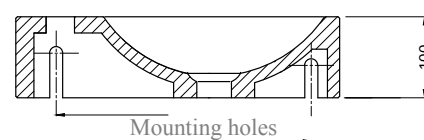

Venetia blue stone (taphole left side)

Product no.	100075
Product name	Venetia blue stone
Installation	Wall hung
Hanging	Through mounting holes provided
Form	Rectangle
Size (cm)	40x22x10
Material	Blue stone
Weight (kg)	17
Taphole	Yes, on the left side (also available on the right side: 100074)
Inside finishings	Matt brushed
Outside finishings	Matt brushed
Drain hole size	Universal