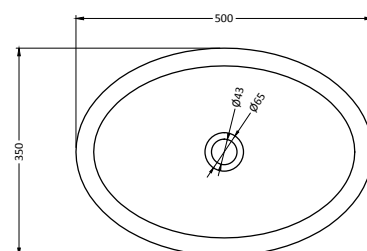

Firenze blue stone

Product no.	100017
Product name	Firenze blue stone
Installation	Countertop
Form	Oval
Size (cm)	50x35x12
Material	Blue stone
Weight (kg)	22
Taphole	No
Inside finishings	Matt brushed
Outside finishings	Matt brushed
Drain hole size	Universal

Beautiful natural stone countertop basin, exclusive design and made of one piece natural stone.

This model is also for sale in two other types of material: Travertine & Basalt G684.

This countertop basin can be combined on a wooden piece of furniture or a natural stone plateau.