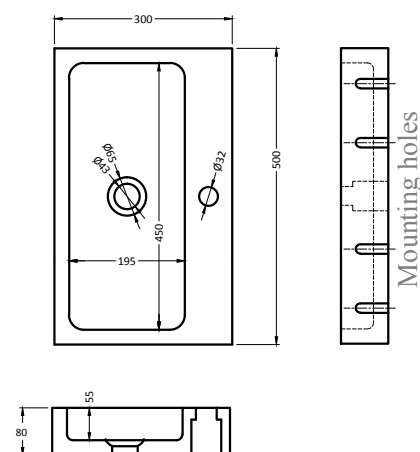

Taranto blue stone

Product no.	100047
Product name	Taranto blue stone
Installation	Wall hung / countertop
Hanging	Through mounting holes provided
Form	Rectangle
Size (cm)	50x30x8
Material	Blue stone
Weight (kg)	18
Tap hole	Yes
Inside finishings	Matt brushed
Outside finishings	Matt brushed
Drain hole size	Universal

Natural stone washbasin, handcrafted out one piece of natural stone. Can be hung through mounting holes provided. Of course also possible as a countertop basin. This model is a little smaller then the Palermo. Perfect for smaller bathrooms or even toilet rooms.