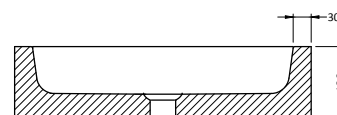

## Firenze basalt

Product no.	100018
Product name	Firenze basalt
Installation	Countertop
Form	Oval
Size (cm)	50x35x12
Material	Basalt G684
Weight (kg)	22
Taphole	No
Inside finishings	Matt brushed
Outside finishings	Matt brushed
Drain hole size	Universal