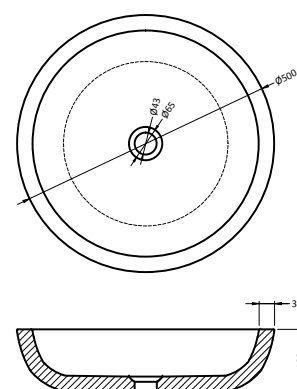

## Verona XL basalt

Product no.	100068
Product name	Verona XL basalt
Installation	Countertop
Form	Round
Size (cm)	50x12
Material	Basalt G684
Weight (kg)	22
Taphole	No
Inside finishings	Matt brushed
Outside finishings	Flamed
Drain hole size	Universal