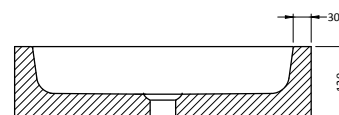

Firenze travertine

Product no.	100020
Product name	Firenze travertine
Installation	Countertop
Form	Oval
Size (cm)	50x35x12
Material	Travertine
Weight (kg)	22
Taphole	No
Inside finishings	Matt brushed
Outside finishings	Matt brushed
Drain hole size	Universal

Beautiful natural stone countertop basin, exclusive design and made of one piece natural stone.
This model is also for sale in two other types of material: Blue stone & Basalt G684.
This countertop basin can be combined on a wooden piece of furniture or a natural stone plateau.