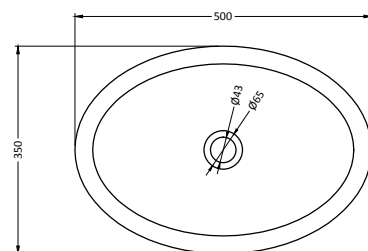

## Firenze basalt

Product no.	100018
Product name	Firenze basalt
Installation	Countertop
Form	Oval
Size (cm)	50x35x12
Material	Basalt G684
Weight (kg)	22
Taphole	No
Inside finishings	Matt brushed
Outside finishings	Matt brushed
Drain hole size	Universal