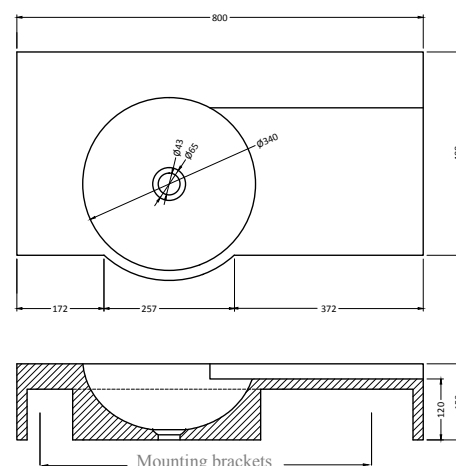

## Laguna black granite polished

Product no.	100080
Product name	Laguna black granite polished
Installation	Wall hung / countertop
Hanging	Through mounting brackets provided
Form	Rectangle
Size (cm)	80x40x12/15 (outside rounding 5cm)
Material	Black granite
Weight (kg)	70
Taphole	No, but on request possible
Inside finishings	Polished
Outside finishings	Polished
Drain hole size	Universal

## Laguna basalt

Product no.	100081
Product name	Laguna basalt
Installation	Wall hung / countertop
Hanging	Through mounting brackets provided
Form	Rectangle
Size (cm)	80x40x12/15 (outside rounding 5cm)
Material	Basalt G684
Weight (kg)	70
Taphole	No, but on request possible
Inside finishings	Matt brushed
Outside finishings	Matt brushed
Drain hole size	Universal