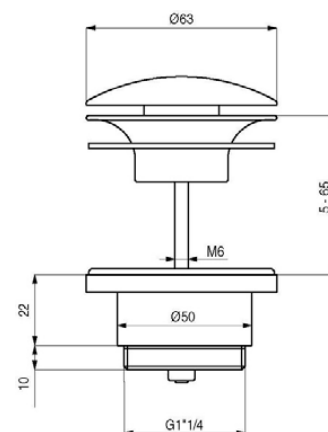

Waste chrome 5/4'' clic-clac

Product no. 700002

Universal sink drain plug for sinks with or without overflow.
Equipped with Up & Down locking mechanism and gloss chrome cylindrical adapter.