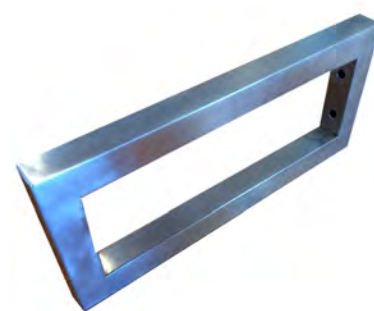

Stainless steel brackets (38cm)

Product no.	200008
Product name	Stainless steel brackets
Installation	Wall hung through mounting holes
Hanging	Through mounting holes
Form	Rectangle
Size (cm)	38x15x3
Material	Stainless steel
Weight (kg)	3