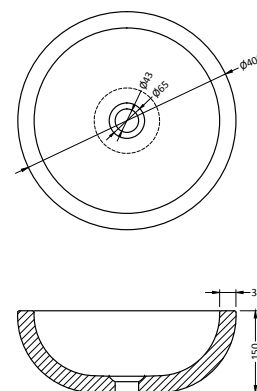

Roma blue stone

Product no.	100001
Product name	Roma blue stone
Installation	Countertop
Form	Round
Size (cm)	40×15
Material	Blue stone
Weight (kg)	17
Taphole	No
Inside finishings	Matt brushed
Outside finishings	Matt brushed
Drain hole size	Universal

Beautiful natural stone countertop basin, exclusive design and made of one piece natural stone.

This model is also for sale in two other types of material: Travertine & Basalt G684.

This countertop basin can be combined on a wooden piece of furniture or a natural stone plateau.