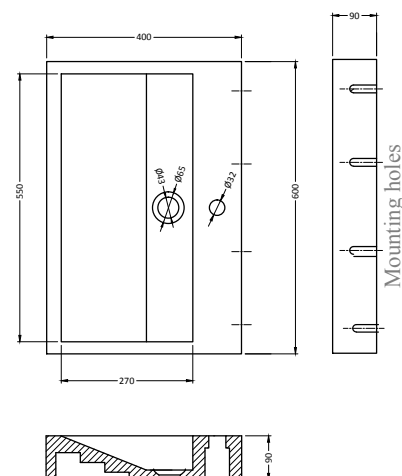

Palermo blue stone with taphole

Product no.	100036
Product name	Palermo blue stone
Installation	Wall hung / countertop
Hanging	Through brackets 200001 / 200008
Form	Rectangle
Size (cm)	60x40x9
Material	Blue stone
Weight (kg)	29
Taphole	Yes
Inside finishings	Matt brushed
Outside finishings	Matt brushed
Drain hole size	Universal

Natural stone washbasin, handcrafted out one piece of natural stone. Can be hanged using the mounting holes at the back, or brackets. Of course also possible as a countertop basin. This model is also available in two different material types in two different finishes: Basalt G684 & Black granite. And the palermo blue stone is also for sale without a taphole. Blue stone shows often its antiquity! Fossils that are centuries old reappear in this sink.