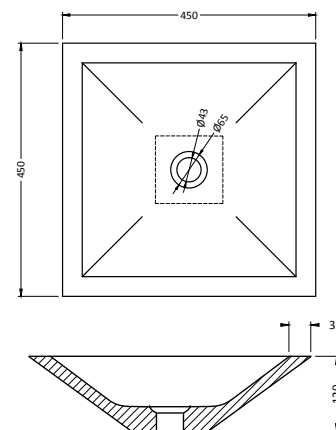

## Venetia basalt (taphole right side)

Product no.	100076
Product name	Venetia basalt
Installation	Wall hung
Hanging	Through mounting holes provided
Form	Rectangle
Size (cm)	40x22x10
Material	Basalt G684
Weight (kg)	17
Taphole	Yes, on the right side (also available on the left side: 100077)
Inside finishings	Matt brushed
Outside finishings	Matt brushed
Drain hole size	Universal

## Venetia basalt (taphole left side)

Product no.	100077
Product name	Venetia basalt
Installation	Wall hung
Hanging	Through mounting holes provided
Form	Rectangle
Size (cm)	40x22x10
Material	Basalt G684
Weight (kg)	17
Taphole	Yes, on the left side (also available on the right side: 100076)
Inside finishings	Matt brushed
Outside finishings	Matt brushed
Drain hole size	Universal

## Milano basalt

Product no.	100014
Product name	Milano basalt
Installation	Countertop
Form	Square
Size (cm)	45x45x12
Material	Basalt G684
Weight (kg)	18
Taphole	No
Inside finishings	Matt brushed
Outside finishings	Matt brushed
Drain hole size	Universal

## Milano travertine

Product no.	100016
Product name	Milano travertine
Installation	Countertop
Form	Square
Size (cm)	45x45x12
Material	Travertine
Weight (kg)	18
Taphole	No
Inside finishings	Matt brushed
Outside finishings	Matt brushed
Drain hole size	Universal