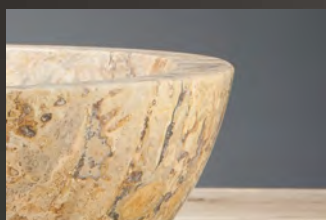

Roma travertine

Product no.	100004
Product name	Roma travertine
Installation	Countertop
Form	Round
Size (cm)	40×15
Material	Travertine
Weight (kg)	17
Taphole	No
Inside finishings	Matt brushed
Outside finishings	Matt brushed
Drain hole size	Universal

Beautiful natural stone countertop basin, exclusive design and made of one piece natural stone.

This model is also for sale in two other types of material: Blue stone & Basalt G684.

This countertop basin can be combined on a wooden piece of furniture or a natural stone plateau.