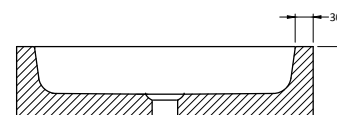

Firenze blue stone

Product no.	100017
Product name	Firenze blue stone
Installation	Countertop
Form	Oval
Size (cm)	50x35x12
Material	Blue stone
Weight (kg)	22
Taphole	No
Inside finishings	Matt brushed
Outside finishings	Matt brushed
Drain hole size	Universal

Beautiful natural stone countertop basin, exclusive design and made of one piece natural stone.

This model is also for sale in two other types of material: Travertine & Basalt G684.

This countertop basin can be combined on a wooden piece of furniture or a natural stone plateau.