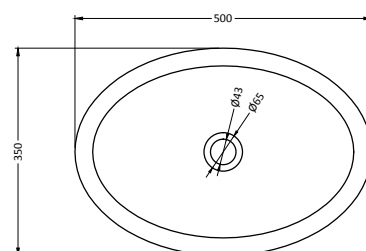

Firenze travertine

Product no.	100020
Product name	Firenze travertine
Installation	Countertop
Form	Oval
Size (cm)	50x35x12
Material	Travertine
Weight (kg)	22
Taphole	No
Inside finishings	Matt brushed
Outside finishings	Matt brushed
Drain hole size	Universal

Beautiful natural stone countertop basin, exclusive design and made of one piece natural stone.
This model is also for sale in two other types of material: Blue stone & Basalt G684.
This countertop basin can be combined on a wooden piece of furniture or a natural stone plateau.