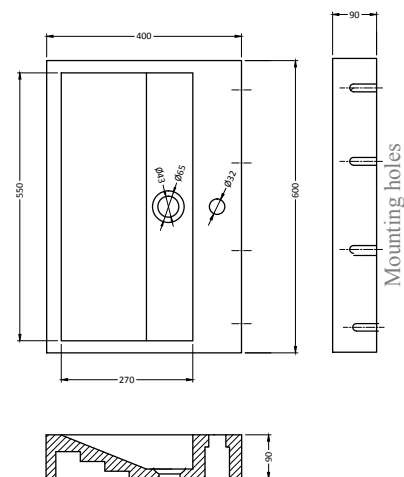

Palermo black granite polished

Product no.	100040
Product name	Palermo black granite
Installation	Wall hung / countertop
Hanging	Through brackets 200001 / 200008
Form	Rectangle
Size (cm)	60x40x9
Material	Black granite
Weight (kg)	29
Taphole	Yes
Inside finishings	Polished
Outside finishings	Polished
Drain hole size	Universal