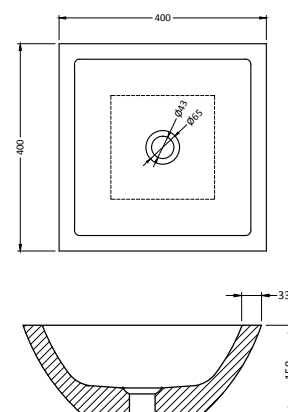

## Venetia basalt (taphole right side)

Product no.	100076
Product name	Venetia basalt
Installation	Wall hung
Hanging	Through mounting holes provided
Form	Rectangle
Size (cm)	40x22x10
Material	Basalt G684
Weight (kg)	17
Taphole	Yes, on the right side (also available on the left side: 100077)
Inside finishings	Matt brushed
Outside finishings	Matt brushed
Drain hole size	Universal

## Venetia basalt (taphole left side)

Product no.	100077
Product name	Venetia basalt
Installation	Wall hung
Hanging	Through mounting holes provided
Form	Rectangle
Size (cm)	40x22x10
Material	Basalt G684
Weight (kg)	17
Taphole	Yes, on the left side (also available on the right side: 100076)
Inside finishings	Matt brushed
Outside finishings	Matt brushed
Drain hole size	Universal

## Verona basalt

Product no.	100006
Product name	Verona basalt
Installation	Countertop
Form	Round
Size (cm)	40x12
Material	Basalt G684
Weight (kg)	20
Taphole	No
Inside finishings	Matt brushed
Outside finishings	Matt brushed
Drain hole size	Universal

## Siracusa basalt

Product no.	100010
Product name	Siracusa basalt
Installation	Countertop
Form	Square
Size (cm)	40x40x15
Material	Basalt G684
Weight (kg)	22
Taphole	No
Inside finishings	Matt brushed
Outside finishings	Matt brushed
Drain hole size	Universal