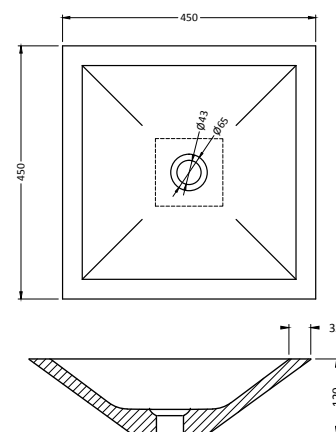

## Venetia basalt (taphole right side)

Product no.	100076
Product name	Venetia basalt
Installation	Wall hung
Hanging	Through mounting holes provided
Form	Rectangle
Size (cm)	40x22x10
Material	Basalt G684
Weight (kg)	17
Taphole	Yes, on the right side (also available on the left side: 100077)
Inside finishings	Matt brushed
Outside finishings	Matt brushed
Drain hole size	Universal

## Venetia basalt (taphole left side)

Product no.	100077
Product name	Venetia basalt
Installation	Wall hung
Hanging	Through mounting holes provided
Form	Rectangle
Size (cm)	40x22x10
Material	Basalt G684
Weight (kg)	17
Taphole	Yes, on the left side (also available on the right side: 100076)
Inside finishings	Matt brushed
Outside finishings	Matt brushed
Drain hole size	Universal

## Milano blue stone

Product no.	100013
Product name	Milano blue stone
Installation	Countertop
Form	Square
Size (cm)	45x45x12
Material	Blue stone
Weight (kg)	18
Taphole	No
Inside finishings	Matt brushed
Outside finishings	Matt brushed
Drain hole size	Universal

## Milano basalt

Product no.	100014
Product name	Milano basalt
Installation	Countertop
Form	Square
Size (cm)	45x45x12
Material	Basalt G684
Weight (kg)	18
Taphole	No
Inside finishings	Matt brushed
Outside finishings	Matt brushed
Drain hole size	Universal