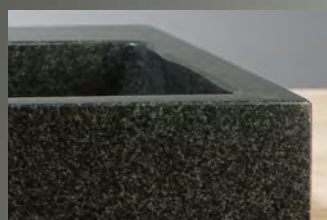

Smooth, well formed shiny black washbasin. Can be hanged using the mounting holes at the back of the sink or brackets. Of course also possible as a countertop basin. This model is also for sale in two different material types in two different finishes: Blue stone & Basalt G684. Special model, in and outside polished finishings.