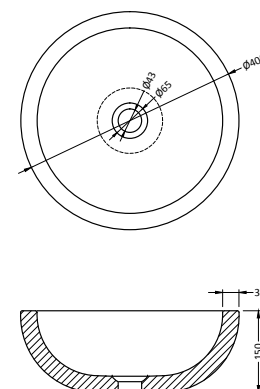

## Venetia basalt (taphole right side)

Product no.	100076
Product name	Venetia basalt
Installation	Wall hung
Hanging	Through mounting holes provided
Form	Rectangle
Size (cm)	40x22x10
Material	Basalt G684
Weight (kg)	17
Taphole	Yes, on the right side (also available on the left side: 100077)
Inside finishings	Matt brushed
Outside finishings	Matt brushed
Drain hole size	Universal

## Venetia basalt (taphole left side)

Product no.	100077
Product name	Venetia basalt
Installation	Wall hung
Hanging	Through mounting holes provided
Form	Rectangle
Size (cm)	40x22x10
Material	Basalt G684
Weight (kg)	17
Taphole	Yes, on the left side (also available on the right side: 100076)
Inside finishings	Matt brushed
Outside finishings	Matt brushed
Drain hole size	Universal

## Roma basalt

Product no.	100002
Product name	Roma basalt
Installation	Countertop
Form	Round
Size (cm)	40x15
Material	Basalt G684
Weight (kg)	17
Taphole	No
Inside finishings	Matt brushed
Outside finishings	Matt brushed
Drain hole size	Universal