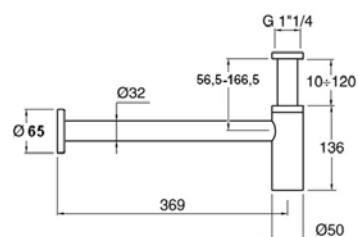

## Handmade oak brackets

Product no.	200001
Product name	Handmade oak brackets
Installation	Wall hung through integrated steel
Hanging	Through mounting holes provided
Form	Rectangle
Size (cm)	39.5x20x5
Material	Oak, with integrated steel
Weight (kg)	5