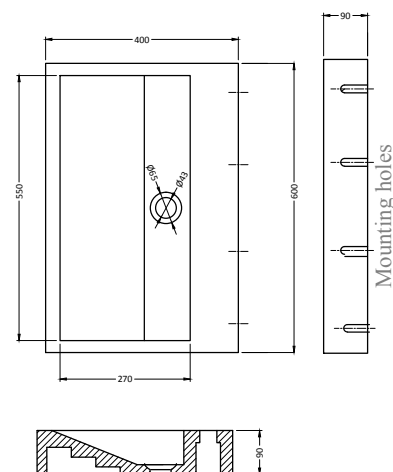

Palermo blue stone without taphole

Product no.	100070
Product name	Palermo blue stone
Installation	Wall hung / countertop
Hanging	Through brackets 200001 / 200008
Form	Rectangle
Size (cm)	60x40x9
Material	Blue stone
Weight (kg)	29
Taphole	No
Inside finishings	Matt brushed
Outside finishings	Matt brushed
Drain hole size	Universal