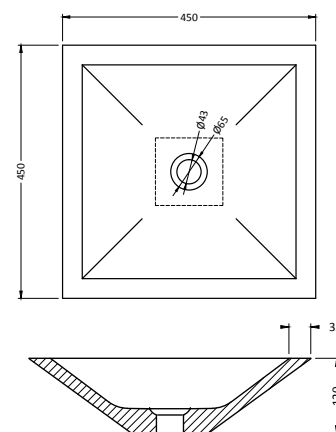

Milano blue stone

Product no.	100013
Product name	Milano blue stone
Installation	Countertop
Form	Square
Size (cm)	45x45x12
Material	Blue stone
Weight (kg)	18
Taphole	No
Inside finishings	Matt brushed
Outside finishings	Matt brushed
Drain hole size	Universal

Beautiful natural stone countertop basin, exclusive design and made of one piece natural stone.
This model is also for sale in two other types of material: Travertine & Basalt G684.
This countertop basin can be combined on a wooden piece of furniture or a natural stone plateau.