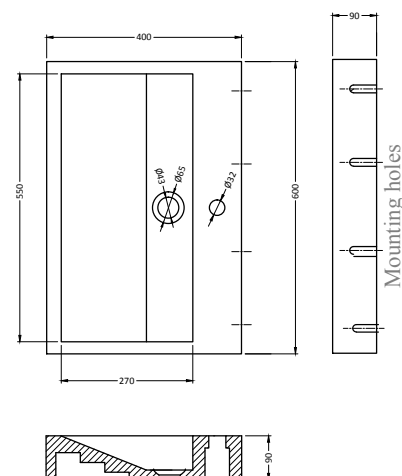

Palermo black granite polished

Product no.	100040
Product name	Palermo black granite
Installation	Wall hung / countertop
Hanging	Through brackets 200001 / 200008
Form	Rectangle
Size (cm)	60x40x9
Material	Black granite
Weight (kg)	29
Tap hole	Yes
Inside finishings	Polished
Outside finishings	Polished
Drain hole size	Universal