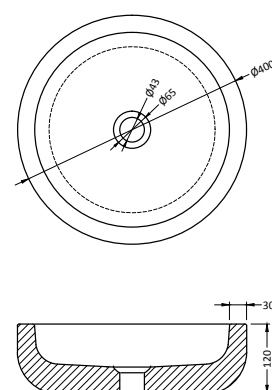

Verona blue stone

Product no.	100005
Product name	Roma blue stone
Installation	Countertop
Form	Round
Size (cm)	40×12
Material	Blue stone
Weight (kg)	20
Taphole	No
Inside finishings	Matt brushed
Outside finishings	Matt brushed
Drain hole size	Universal

Beautiful natural stone countertop basin, exclusive design and made of one piece natural stone.

This model is also for sale in two other types of material: Travertine & Basalt G684.

This countertop basin can be combined on a wooden piece of furniture or a natural stone plateau.