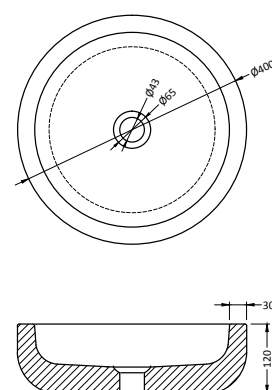

## Verona basalt

Product no.	100006
Product name	Verona basalt
Installation	Countertop
Form	Round
Size (cm)	40x12
Material	Basalt G684
Weight (kg)	20
Taphole	No
Inside finishings	Matt brushed
Outside finishings	Matt brushed
Drain hole size	Universal