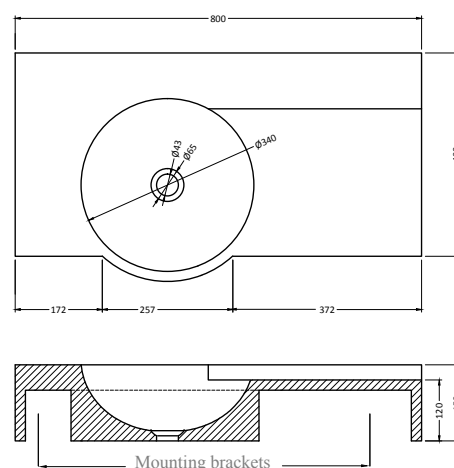

Laguna black granite

Product no.	100078
Product name	Laguna black granite
Installation	Wall hung / countertop
Hanging	Through mounting brackets provided
Form	Rectangle
Size (cm)	80x40x12/15 (outside rounding 5cm)
Material	Black granite
Weight (kg)	70
Taphole	No, but on request possible.
Inside finishings	Matt brushed
Outside finishings	Matt brushed
Drain hole size	Universal

Very special model, Laguna is a well designed natural stone wall hung basin. Wonderful forms and can be hung through mounting brackets which are provided. Laguna is produced out one piece of natural stone. This model is also available in 2 different material types: Blue stone & Basalt G684.