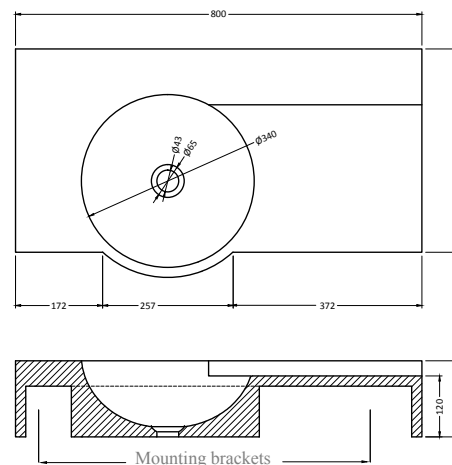

Laguna black granite polished

Product no.	100080
Product name	Laguna black granite polished
Installation	Wall hung / countertop
Hanging	Through mounting brackets provided
Form	Rectangle
Size (cm)	80x40x12/15 (outside rounding 5cm)
Material	Black granite
Weight (kg)	70
Taphole	No, but on request possible
Inside finishings	Polished
Outside finishings	Polished
Drain hole size	Universal