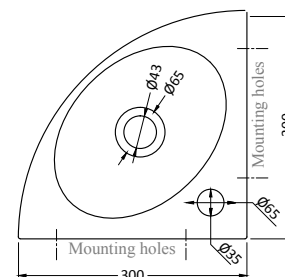

Turino blue stone

Product no.	100021
Product name	Turino blue stone
Installation	Wall hung
Hanging	Through mounting holes provided
Form	Triangle
Size (cm)	30x30x10
Material	Blue stone
Weight (kg)	15
Taphole	Yes
Inside finishings	Matt brushed
Outside finishings	Matt brushed
Drain hole size	Universal