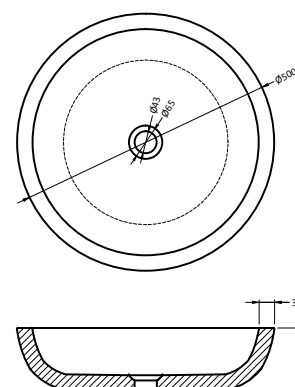

Verona XL black granite

Product no.	100073
Product name	Verona XL black granite
Installation	Countertop
Form	Round
Size (cm)	50x12
Material	Black granite
Weight (kg)	22
Taphole	No
Inside finishings	Polished
Outside finishings	Flamed
Drain hole size	Universal