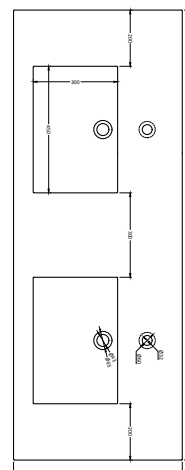

## Napoli blue stone

Product no.	100041
Product name	Napoli blue stone
Installation	Stainless steel frame 500015
Hanging	Through mounting brackets
Form	Rectangle
Size (cm)	160x60x10
Material	Blue stone
Weight (kg)	275
Taphole	Yes, 2
Inside finishings	Matt brushed
Outside finishings	Matt brushed
Drain hole size	Universal

## Napoli basalt

Product no.	100042
Product name	Napoli basalt
Installation	Stainless steel frame 500015
Hanging	Through mounting brackets
Form	Rectangle
Size (cm)	160x60x10
Material	Basalt G684
Weight (kg)	275
Tap hole	Yes, 2
Inside finishings	Matt brushed
Outside finishings	Matt brushed
Drain hole size	Universal