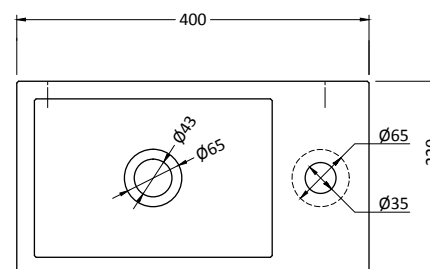

Venetia blue stone (taphole right side)

Product no.	100074
Product name	Venetia blue stone
Installation	Wall hung
Hanging	Through mounting holes provided
Form	Rectangle
Size (cm)	40x22x10
Material	Blue stone
Weight (kg)	17
Taphole	Yes, on the right side (also available on the left side: 100075)
Inside finishings	Matt brushed
Outside finishings	Matt brushed
Drain hole size	Universal