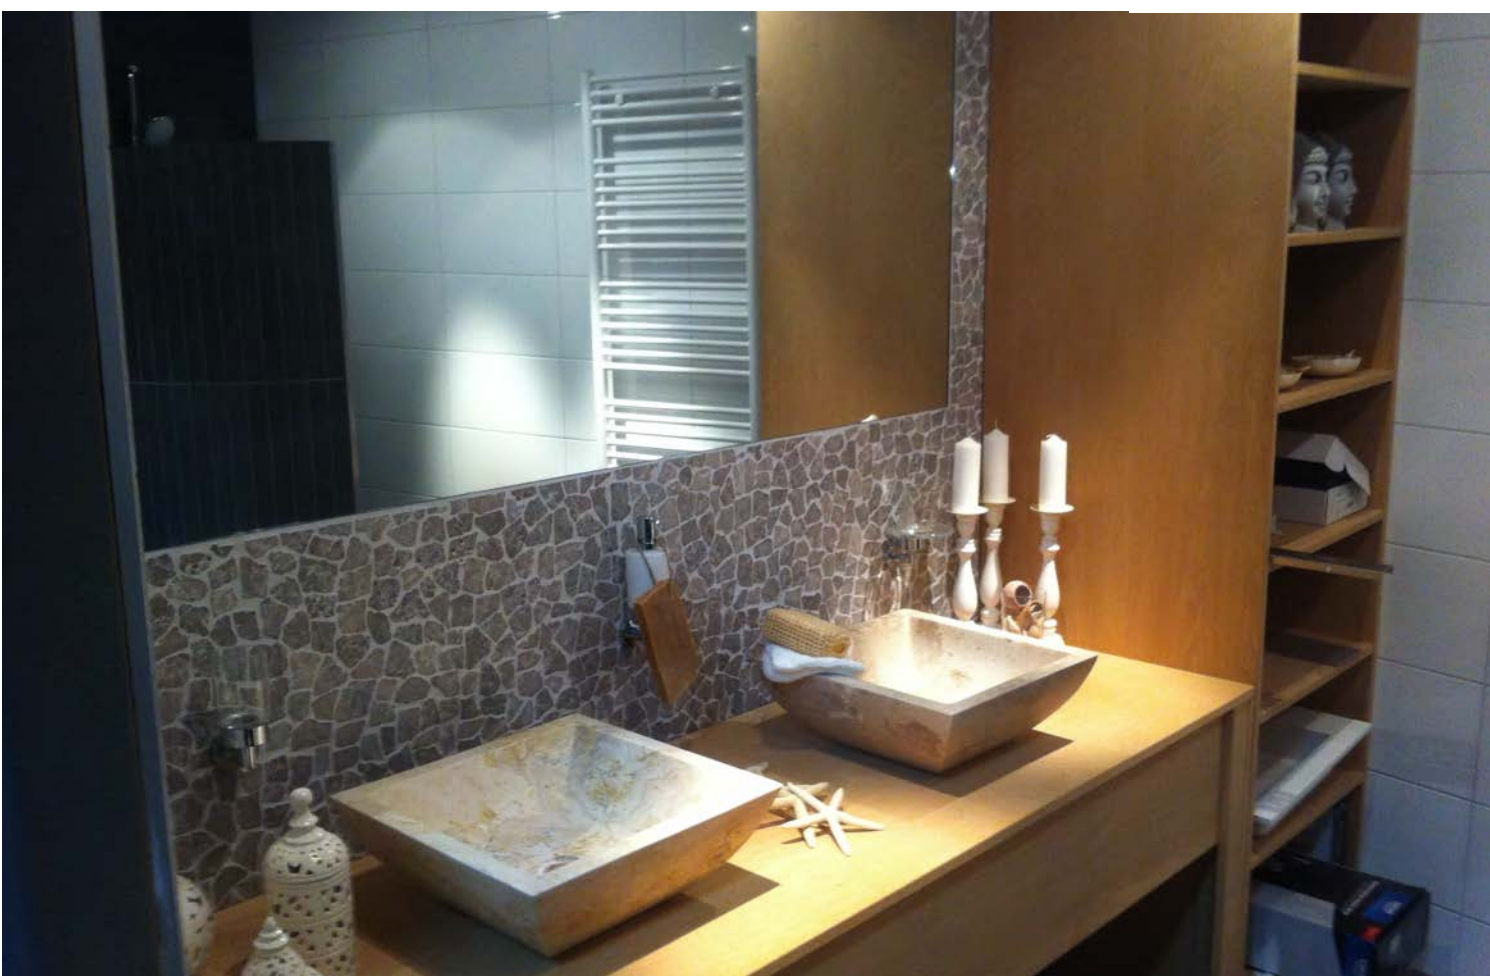

These brackets are wonderful to combine with all the Palermo sinks.