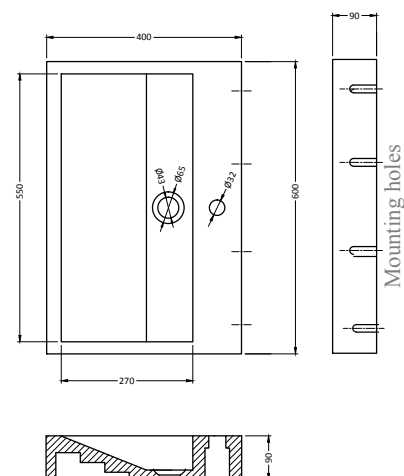

Palermo basalt

Product no.	100037
Product name	Palermo basalt
Installation	Wall hung / countertop
Hanging	Through brackets 200001 / 200008
Form	Rectangle
Size (cm)	60x40x9
Material	Basalt G684
Weight (kg)	29
Taphole	Yes
Inside finishings	Matt brushed
Outside finishings	Matt brushed
Drain hole size	Universal

Natural stone washbasin. Can be hanged through mounting holes provided. Or in combination with brackets. Beautiful deep black color and of course also possible as a countertop basin. This model is also available in two different material types in two different finishes: Blue stone & Black granite..