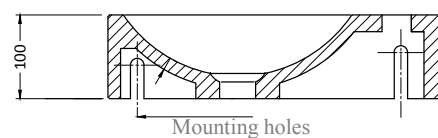

Venetia basalt (taphole right side)

Product no.	100076
Product name	Venetia basalt
Installation	Wall hung
Hanging	Through mounting holes provided
Form	Rectangle
Size (cm)	40x22x10
Material	Basalt G684
Weight (kg)	17
Taphole	Yes, on the right side (also available on the left side: 100077)
Inside finishings	Matt brushed
Outside finishings	Matt brushed
Drain hole size	Universal

Beautiful natural stone wall hung cloakroom basin, made of one piece natural stone. This model is also for sale in another type of material: Blue stone. This cloakroom basin can be hung through the mounting holes provided on one side of the sink.