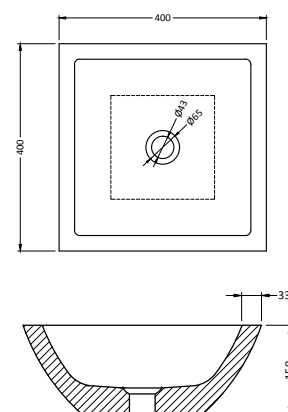

Siracusa travertine

Product no.	100012
Product name	Siracusa travertine
Installation	Countertop
Form	Square
Size (cm)	40x40x15
Material	Travertine
Weight (kg)	22
Taphole	No
Inside finishings	Matt brushed
Outside finishings	Matt brushed
Drain hole size	Universal

Beautiful natural stone countertop basin, exclusive design and made of one piece natural stone.

This model is also for sale in two other types of material: Blue stone & Basalt G684.

This countertop basin can be combined on a wooden piece of furniture or a natural stone plateau.