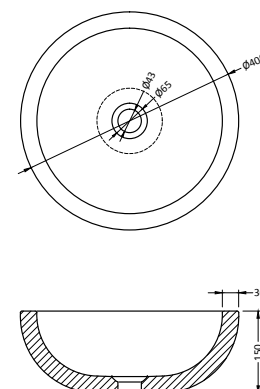

Roma travertine

Product no.	100004
Product name	Roma travertine
Installation	Countertop
Form	Round
Size (cm)	40×15
Material	Travertine
Weight (kg)	17
Taphole	No
Inside finishings	Matt brushed
Outside finishings	Matt brushed
Drain hole size	Universal

Beautiful natural stone countertop basin, exclusive design and made of one piece natural stone.

This model is also for sale in two other types of material: Blue stone & Basalt G684.

This countertop basin can be combined on a wooden piece of furniture or a natural stone plateau.