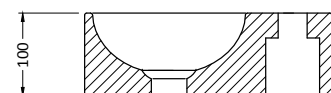

Turino basalt

Product no.	100022
Product name	Turino basalt
Installation	Wall hung
Hanging	Through mounting holes provided
Form	Triangle
Size (cm)	30x30x10
Material	Basalt G684
Weight (kg)	15
Taphole	Yes
Inside finishings	Matt brushed
Outside finishings	Matt brushed
Drain hole size	Universal

Beautiful natural stone wall hung corner cloakroom basin, exclusive design and made of one piece natural stone. This model is also for sale in another type of material: Blue stone. This cloakroom basin can be hung through the mounting holes provided.