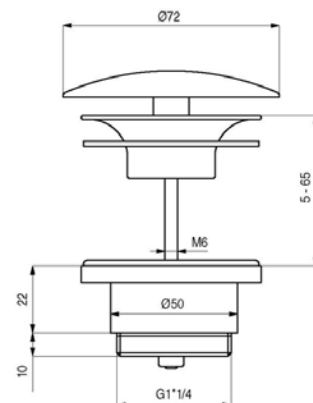

Waste chrome 5/4'' open

Product no. 700001
Universal sink drain plug for sinks with or without overflow.

With fixed, gloss chrome-plated cover and cylindrical adapter.