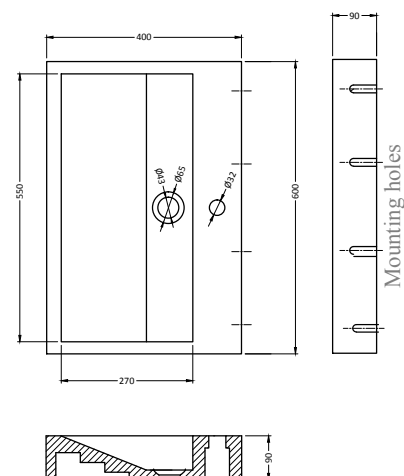

Palermo basalt rockfaced

Product no.	100039
Product name	Palermo basalt rockfaced
Installation	Wall hung / countertop
Hanging	Through brackets 200001 / 200008
Form	Rectangle
Size (cm)	60x40x9
Material	Basalt G684
Weight (kg)	29
Taphole	Yes
Inside finishings	Matt brushed
Outside finishings	Rockfaced / natural
Drain hole size	Universal