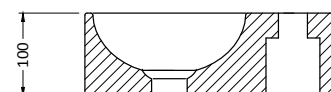

Turino blue stone

Product no.	100021
Product name	Turino blue stone
Installation	Wall hung
Hanging	Through mounting holes provided
Form	Triangle
Size (cm)	30x30x10
Material	Blue stone
Weight (kg)	15
Taphole	Yes
Inside finishings	Matt brushed
Outside finishings	Matt brushed
Drain hole size	Universal