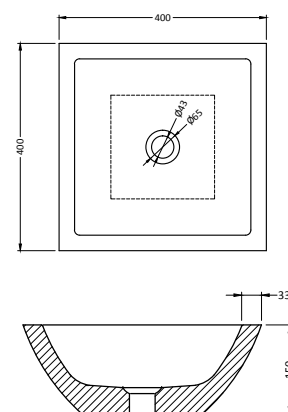

Siracusa blue stone

Product no.	100009
Product name	Siracusa blue stone
Installation	Countertop
Form	Square
Size (cm)	40x40x15
Material	Blue stone
Weight (kg)	22
Taphole	No
Inside finishings	Matt brushed
Outside finishings	Matt brushed
Drain hole size	Universal

Beautiful natural stone countertop basin, exclusive design and made of one piece natural stone.

This model is also for sale in two other types of material: Travertin & Basalt G684.

This countertop basin can be combined on a wooden piece of furniture or a natural stone plateau.