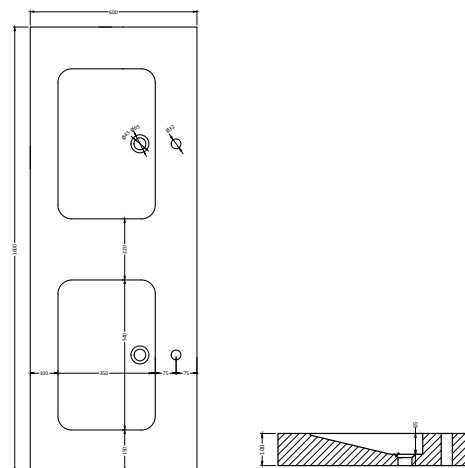

Napoli blue stone

Product no.	100041
Product name	Napoli blue stone
Installation	Stainless steel frame 500015
Hanging	Through mounting brackets
Form	Rectangle
Size (cm)	160x60x10
Material	Blue stone
Weight (kg)	275
Taphole	Yes, 2
Inside finishings	Matt brushed
Outside finishings	Matt brushed
Drain hole size	Universal