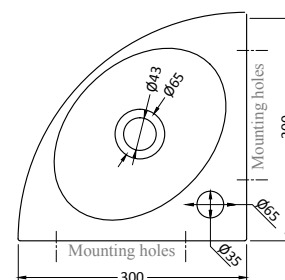

Turino basalt

Product no.	100022
Product name	Turino basalt
Installation	Wall hung
Hanging	Through mounting holes provided
Form	Triangle
Size (cm)	30x30x10
Material	Basalt G684
Weight (kg)	15
Taphole	Yes
Inside finishings	Matt brushed
Outside finishings	Matt brushed
Drain hole size	Universal