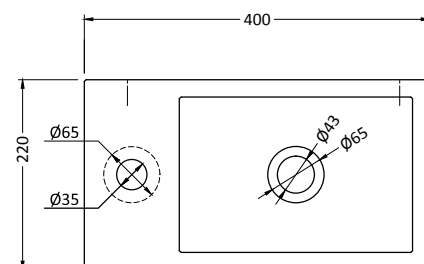

Venetia blue stone (taphole left side)

Product no.	100075
Product name	Venetia blue stone
Installation	Wall hung
Hanging	Through mounting holes provided
Form	Rectangle
Size (cm)	40x22x10
Material	Blue stone
Weight (kg)	17
Taphole	Yes, on the left side (also available on the right side: 100074)
Inside finishings	Matt brushed
Outside finishings	Matt brushed
Drain hole size	Universal