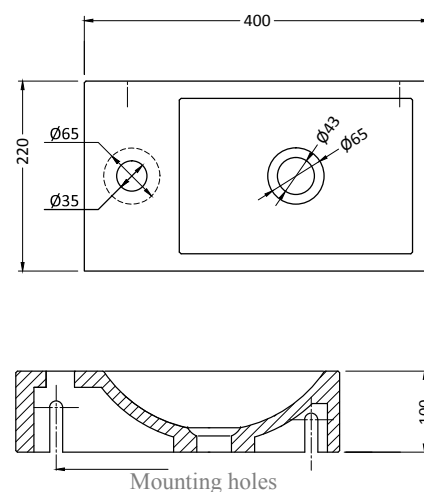

## Venetia basalt (taphole right side)

Product no.	100076
Product name	Venetia basalt
Installation	Wall hung
Hanging	Through mounting holes provided
Form	Rectangle
Size (cm)	40x22x10
Material	Basalt G684
Weight (kg)	17
Taphole	Yes, on the right side (also available on the left side: 100077)
Inside finishings	Matt brushed
Outside finishings	Matt brushed
Drain hole size	Universal

## Venetia basalt (taphole left side)

Product no.	100077
Product name	Venetia basalt
Installation	Wall hung
Hanging	Through mounting holes provided
Form	Rectangle
Size (cm)	40x22x10
Material	Basalt G684
Weight (kg)	17
Taphole	Yes, on the left side (also available on the right side: 100076)
Inside finishings	Matt brushed
Outside finishings	Matt brushed
Drain hole size	Universal