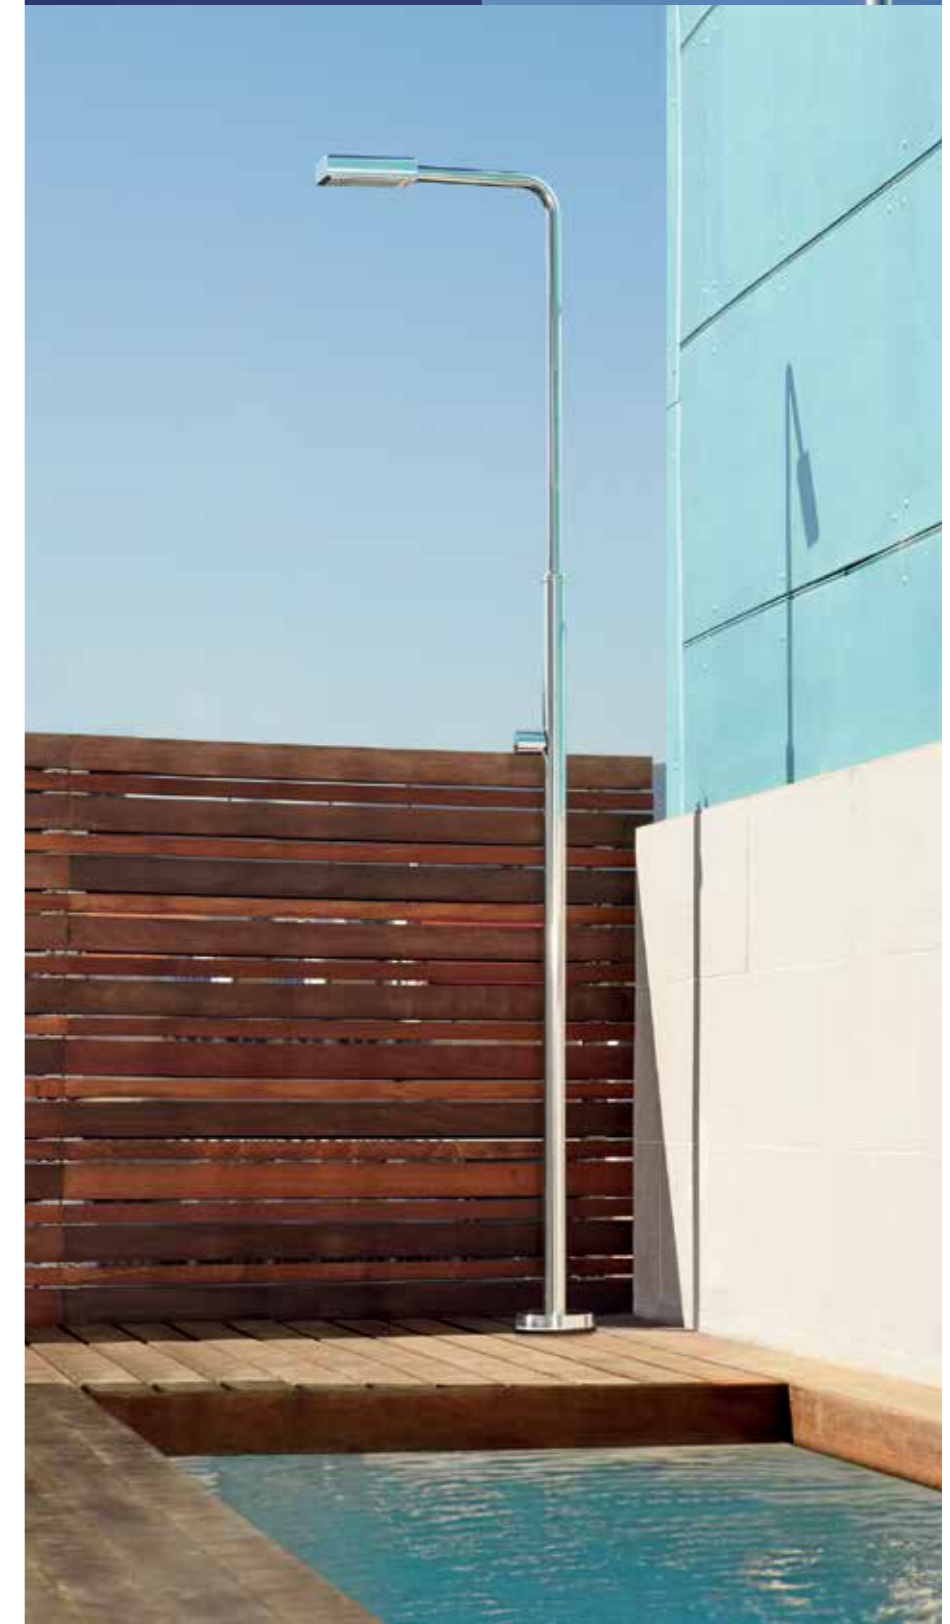

ANGEL

Version with the foot wash tap. **Ref. 52718**