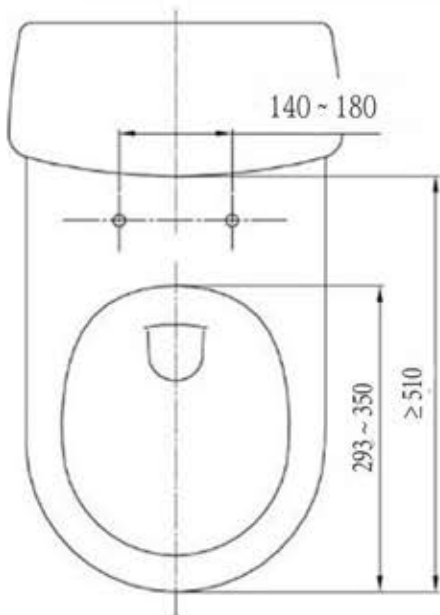

Technical Drawings

Maro D'Italia DI600 will fit perfectly on your existing toilet, if it is within the measurements below:

Dimensions of your toilet:
(Incl. Wall-hung, Back-to-Wall, One-piece)

Dimensions of the Maro D'Italia DI600