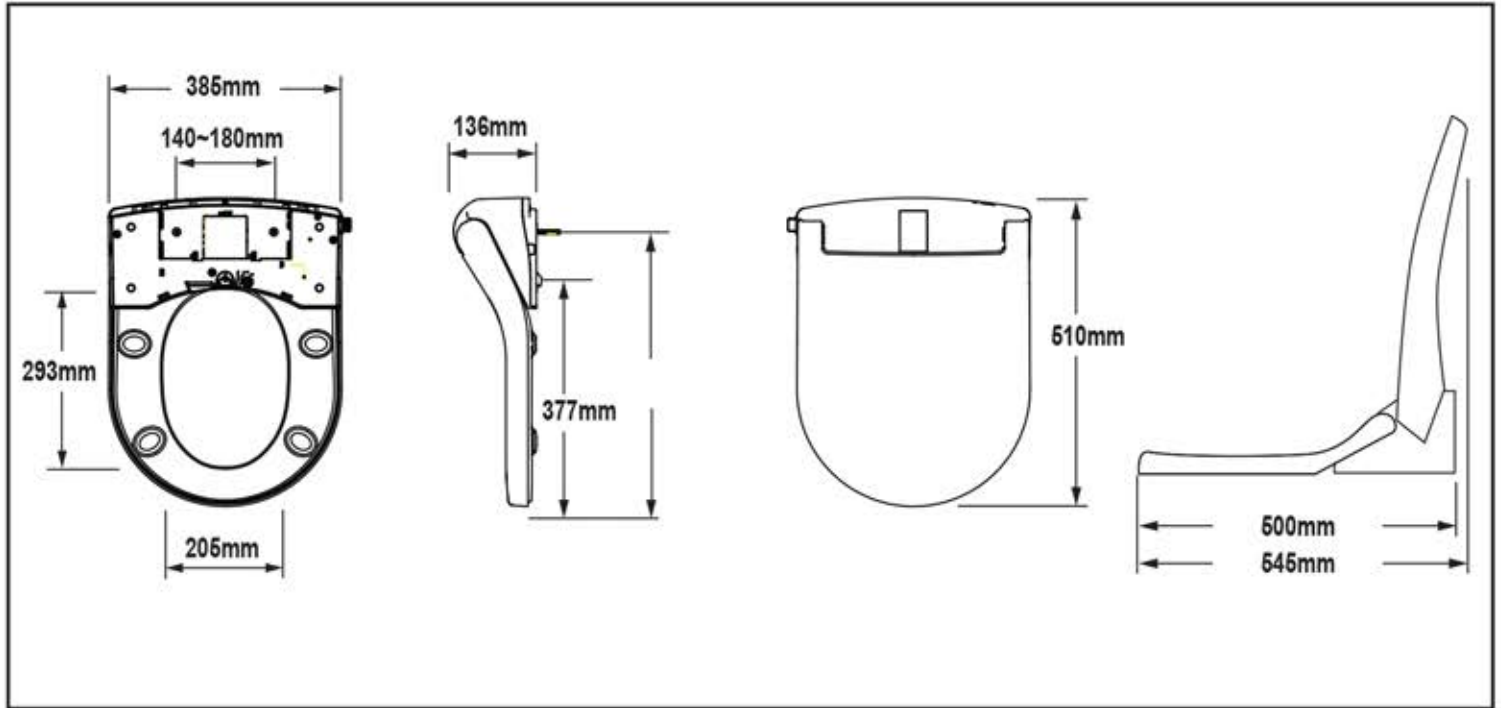

Technical Drawings

Maro D'Italia DI600 will fit perfectly on your existing toilet, if it is within the measurements below:

Dimensions of your toilet:
(Incl. Wall-hung, Back-to-Wall, One-piece)

Dimensions of the Maro D'Italia DI600