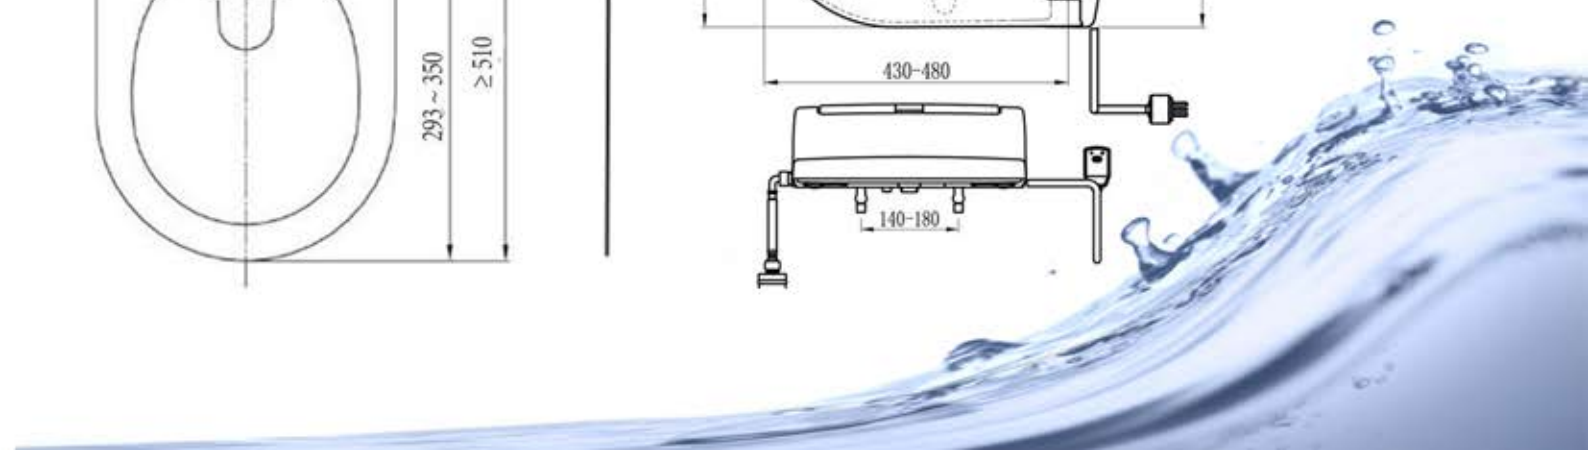

Technical Drawings

Maro D'Italia DI600 will fit perfectly on your existing toilet, if it is within the measurements below:

Dimensions of your toilet:
(Incl. Wall-hung, Back-to-Wall, One-piece)

Dimensions of the Maro D'Italia DI600