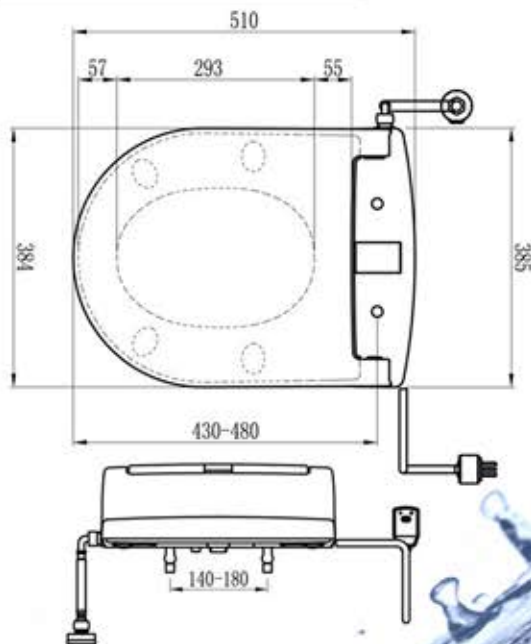

Technical Drawings

Maro D'Italia DI600 will fit perfectly on your existing toilet, if it is within the measurements below:

Dimensions of your toilet:
(Incl. Wall-hung, Back-to-Wall, One-piece)

Dimensions of the Maro D'Italia DI600