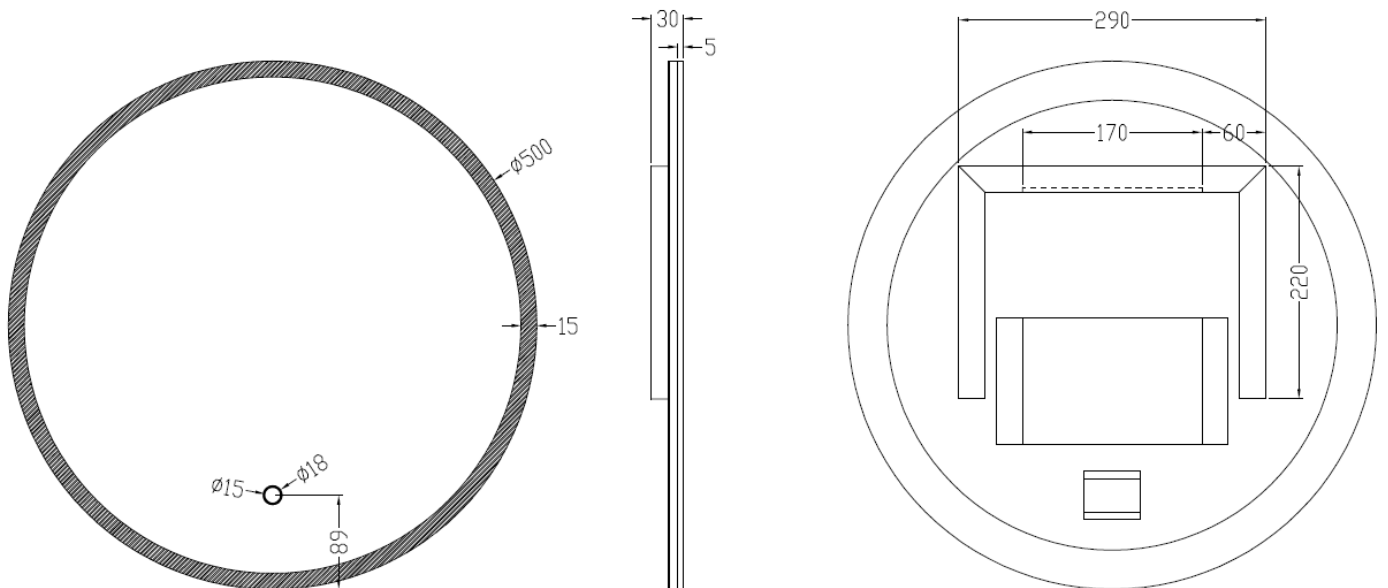

Measurements in millimetres mm

Information updated May 2019

Tel 0345 873 8840

TECHNICAL

INFINITY LED LIT MIRROR

Portrait ONLY

IF\_MIRROR

PIR sensor  
on/off switch

LED lighting

Temperature  
change

- 5mm mirror glass with safety film backing
- PIR sensor on/off switch
- One touch to change the temperature of the light
- LED light range Warm 3000K to Daylight 6400K
- IP44 RATED CLASS I rated
- Low spot low energy LEDs

Measurements in millimetres mm

Information updated May 2019

Tel 0345 873 8840

crosswater<sup>™</sup>

TECHNICAL

INFINITY LED LIT MIRROR

Portrait ONLY

IF\_MIRROR