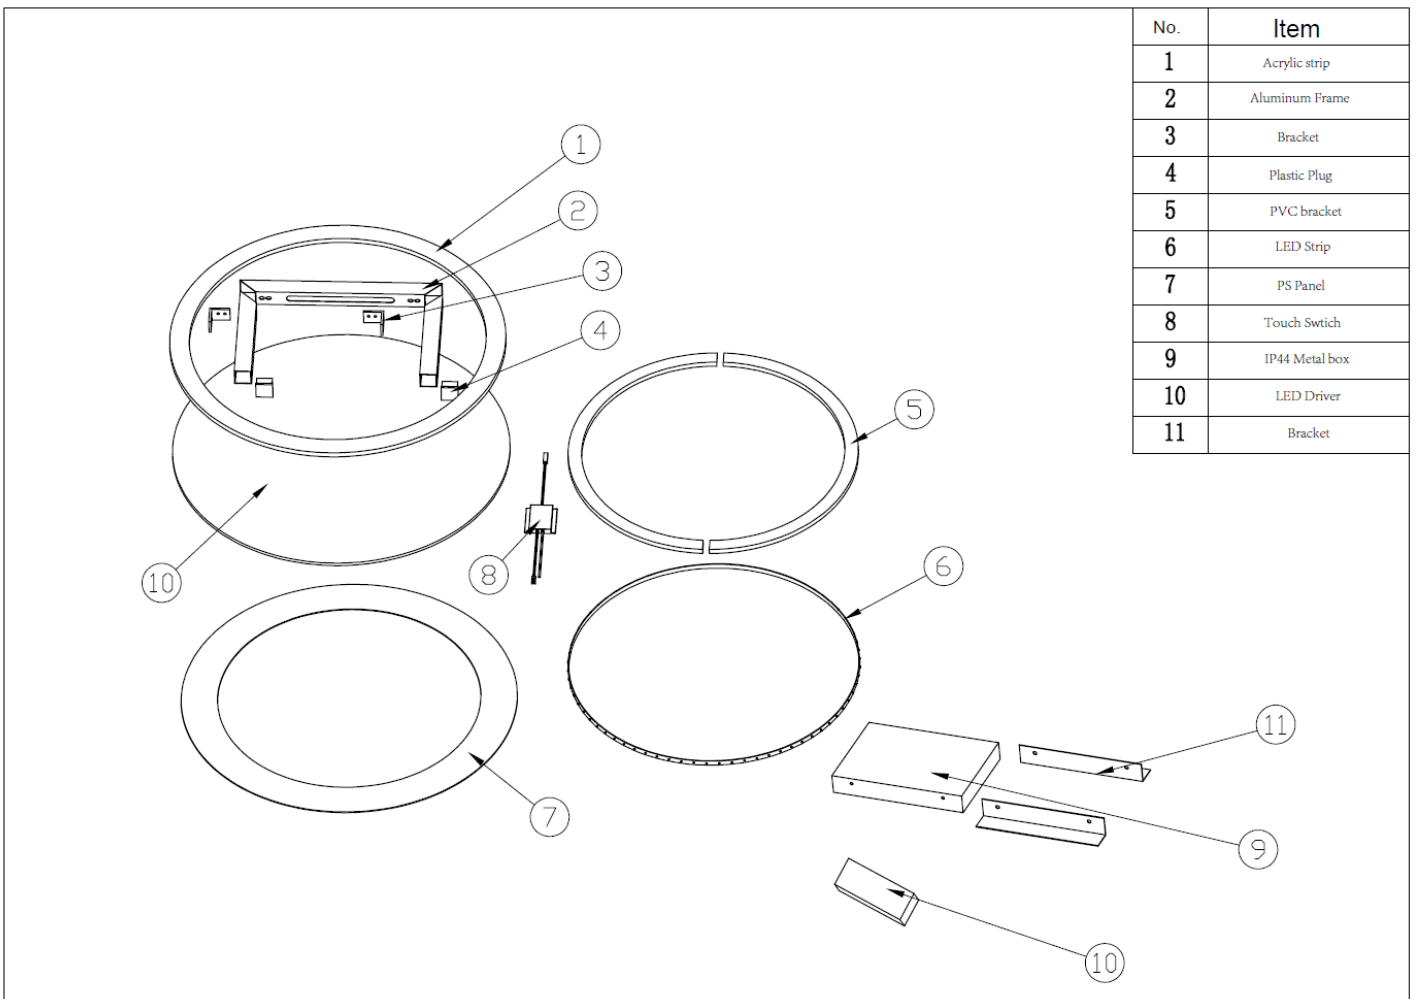

LED lighting

Temperature  
change

- 5mm mirror glass with safety film backing
- PIR sensor on/off switch
- One touch to change the temperature of the light
- LED light range Warm 3000K to Daylight 6400K
- IP44 RATED CLASS I rated
- Low spot low energy LEDs

Measurements in millimetres mm

Information updated May 2019

Tel 0345 873 8840

crosswater<sup>™</sup>

TECHNICAL

INFINITY LED LIT MIRROR

Portrait ONLY

IF\_MIRROR