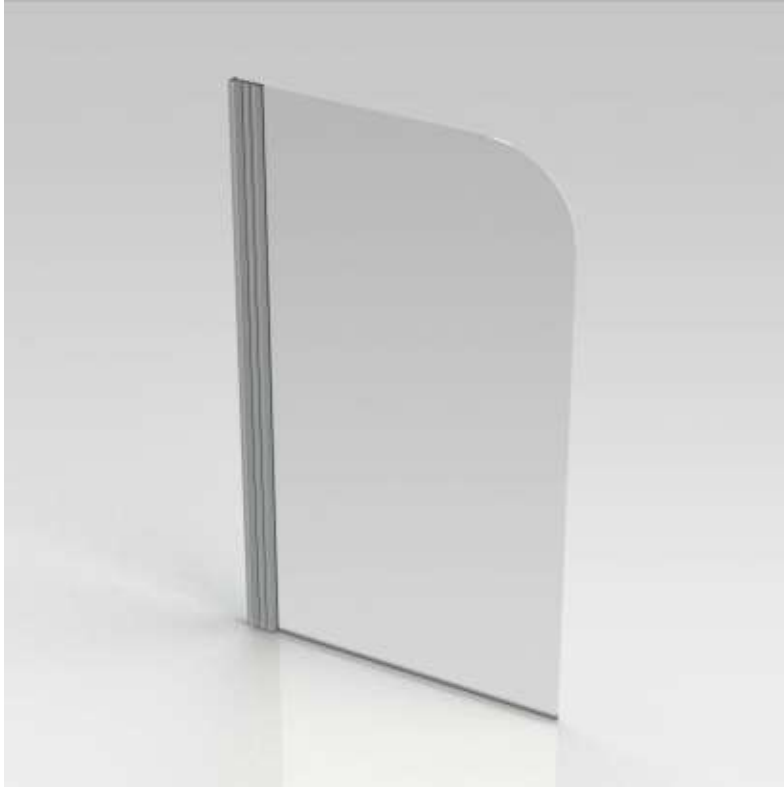

PANNELLO – BATH SCREEN - 80X140 – 1 PANEL

SKU 224120

PICTURE

DIMENSIONS

05.2016

Dimensions and assortment can be modified without prior notification.

F224120E

Type of shower door	Bath screen – 1 panel
Material of profile	Polished Aluminium
Profile finishing	Chrome
Glass finishing	Transparent safety glass
Glass thickness	5 mm
Glass treatment	/
Combinations	On Bath
Rotation way	180°
Extensibility	800 - 810 mm
Access	/
Radius	/
Reversible	Yes
Lift-system	No
Handle	No
Hinges / rolls	Hinges
Hinges / rolls material	/
Removable panels	No
Magnetic closing	No
Compensation profile	/
Certificates	CE
Weight	18 kg
Warranty	5 years
Extras	/
Frameless	Yes
With fixation set	Yes