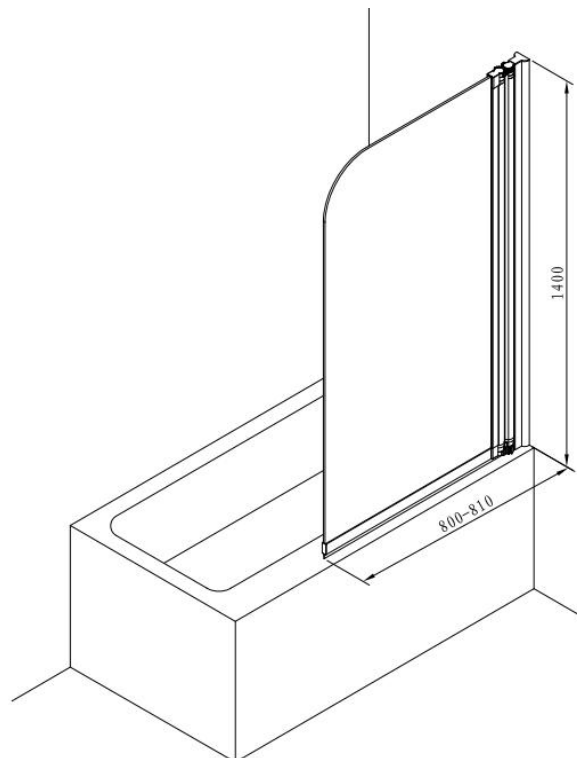

PANNELLO – BATH SCREEN - 80X140 – 1 PANEL

SKU 224120

PICTURE

DIMENSIONS

05.2016

Dimensions and assortment can be modified without prior notification.

F224120E

Type of shower door	Bath screen – 1 panel
Material of profile	Polished Aluminium
Profile finishing	Chrome
Glass finishing	Transparent safety glass
Glass thickness	5 mm
Glass treatment	/
Combinations	On Bath
Rotation way	180°
Extensibility	800 - 810 mm
Access	/
Radius	/
Reversible	Yes
Lift-system	No
Handle	No
Hinges / rolls	Hinges
Hinges / rolls material	/
Removable panels	No
Magnetic closing	No
Compensation profile	/
Certificates	CE
Weight	18 kg
Warranty	5 years
Extras	/
Frameless	Yes
With fixation set	Yes