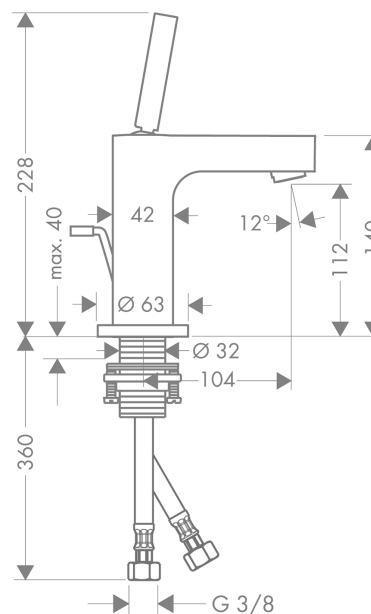

Axor Citterio

Single lever basin mixer for standard basins with waste set

Surfaces: **chrome** Art. no. : **39010000**

Description

product features

- ComfortZone 110 provides space for greater freedom of movement
- spout 104 mm long
- normal spray
- flow rate 5 l/min at 3 bar
- operating pressure: min. 1 bar / max. 10 bar
- deck mounted
- easy control joystick handle
- maximum temperature cannot be adjusted on installation
- pop-up waste set 1¼"
- QuickClean system for easy limescale removal
- Please specify when ordering if required for low pressure.
- WRAS 1209005

Optional Accessories

- Flowstar design set with angle valves (#52120XXX)

Article Details

Price excl. VAT

£ 450.00

Technology

Design awards

DESIGN PLUS
Red Dot Award 2010

Certificates

kiwa

Product image

Scale drawing

Axor Citterio

Single lever basin mixer for standard basins with waste set

Surfaces: **chrome** Art. no. : **39010000**

Flowchart