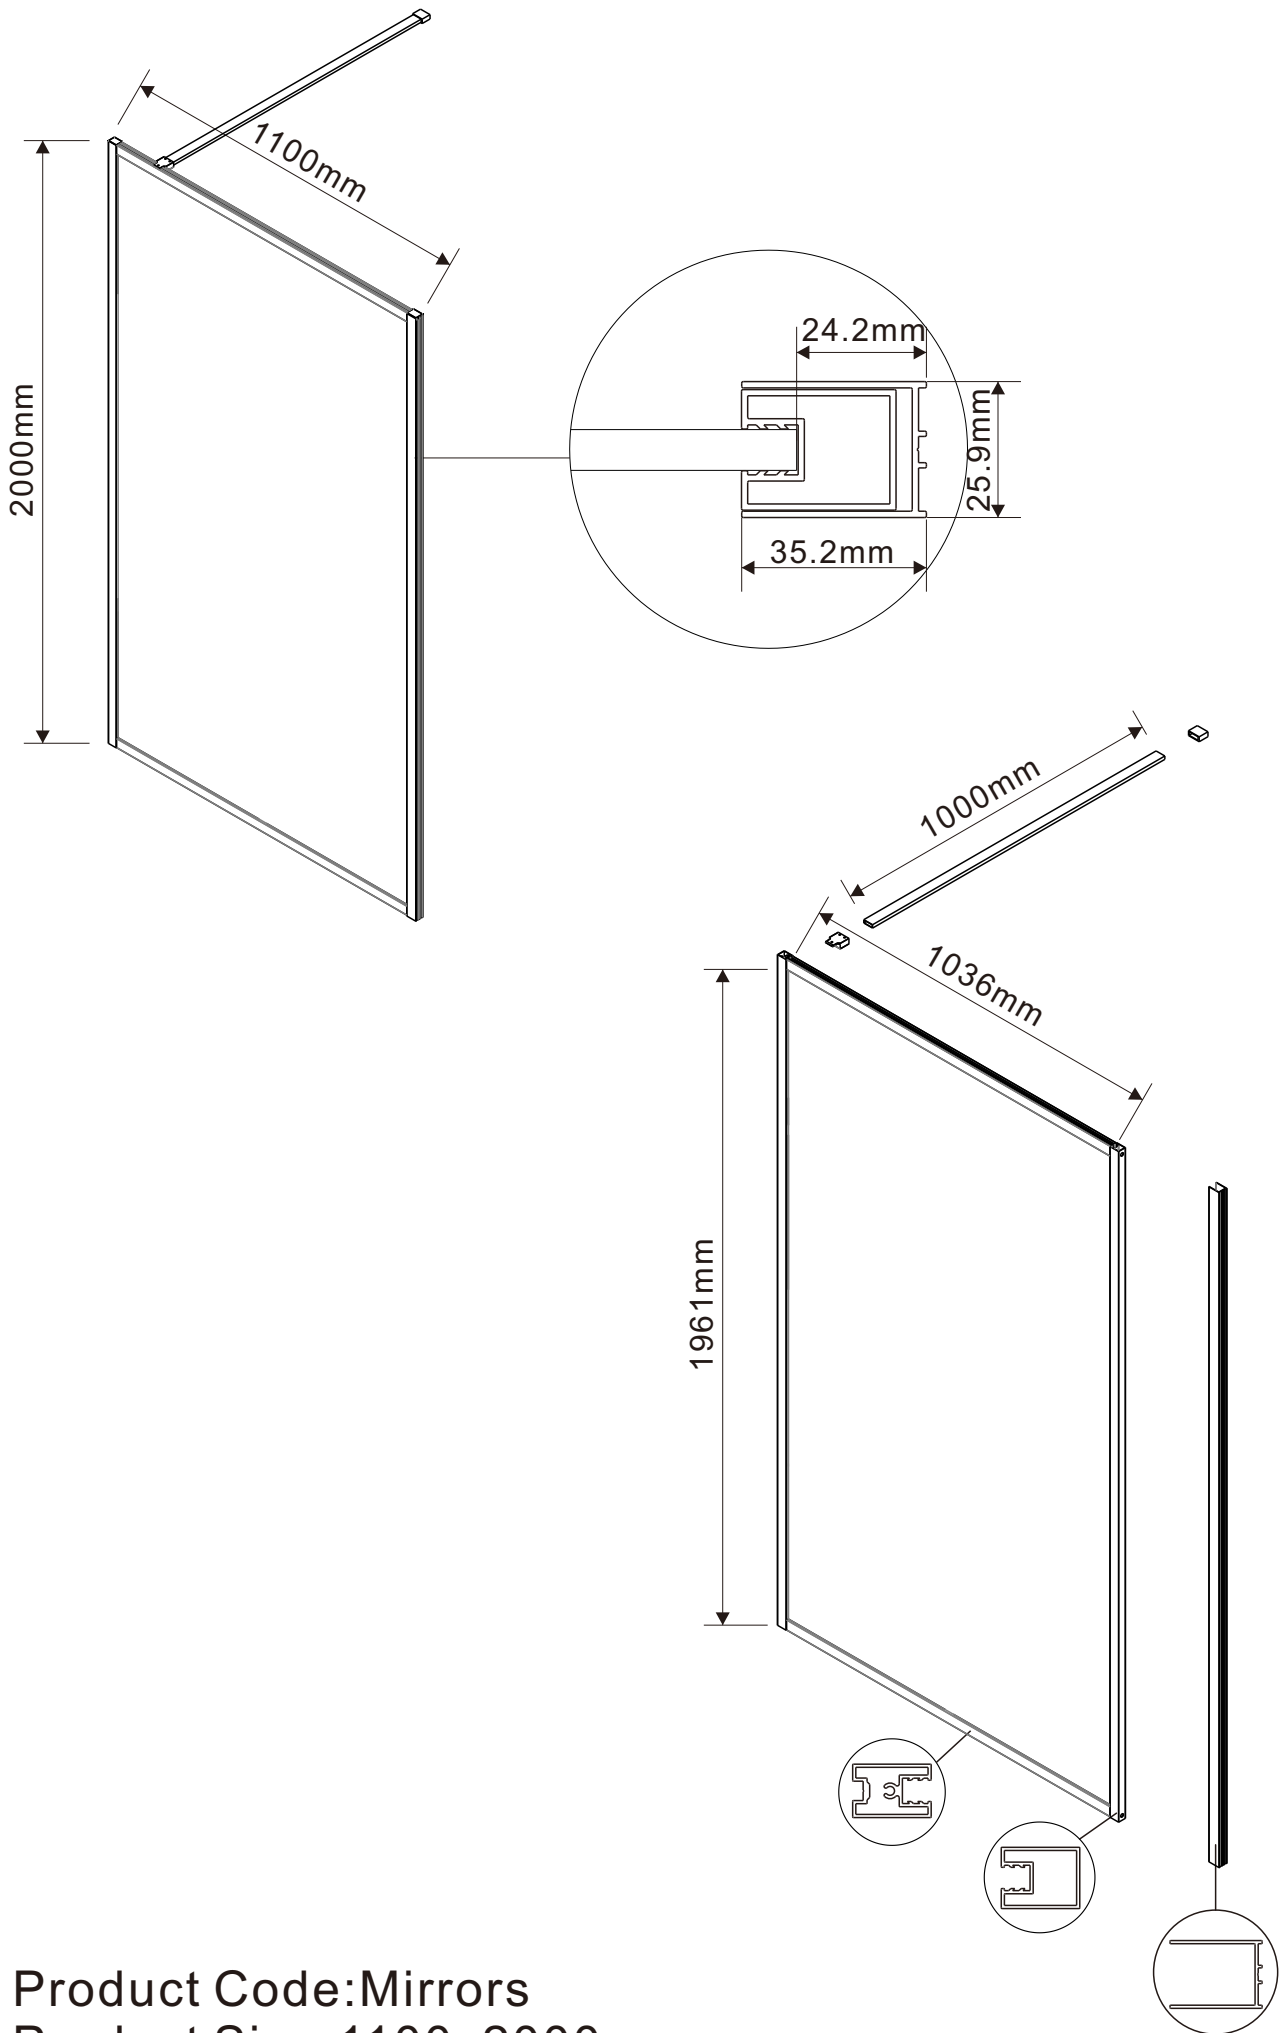

Product Code: Mirrors
Product Size: 800x2000mm

Product Code: Mirrors
Product Size: 900x2000mm

Product Code: Mirrors
Product Size: 1000x2000mm

Product Code: Mirrors
Product Size: 1100x2000mm

Product Code: Mirrors
Product Size: 1200x2000mm

Product Code: Mirrors
Product Size: 1400x2000mm