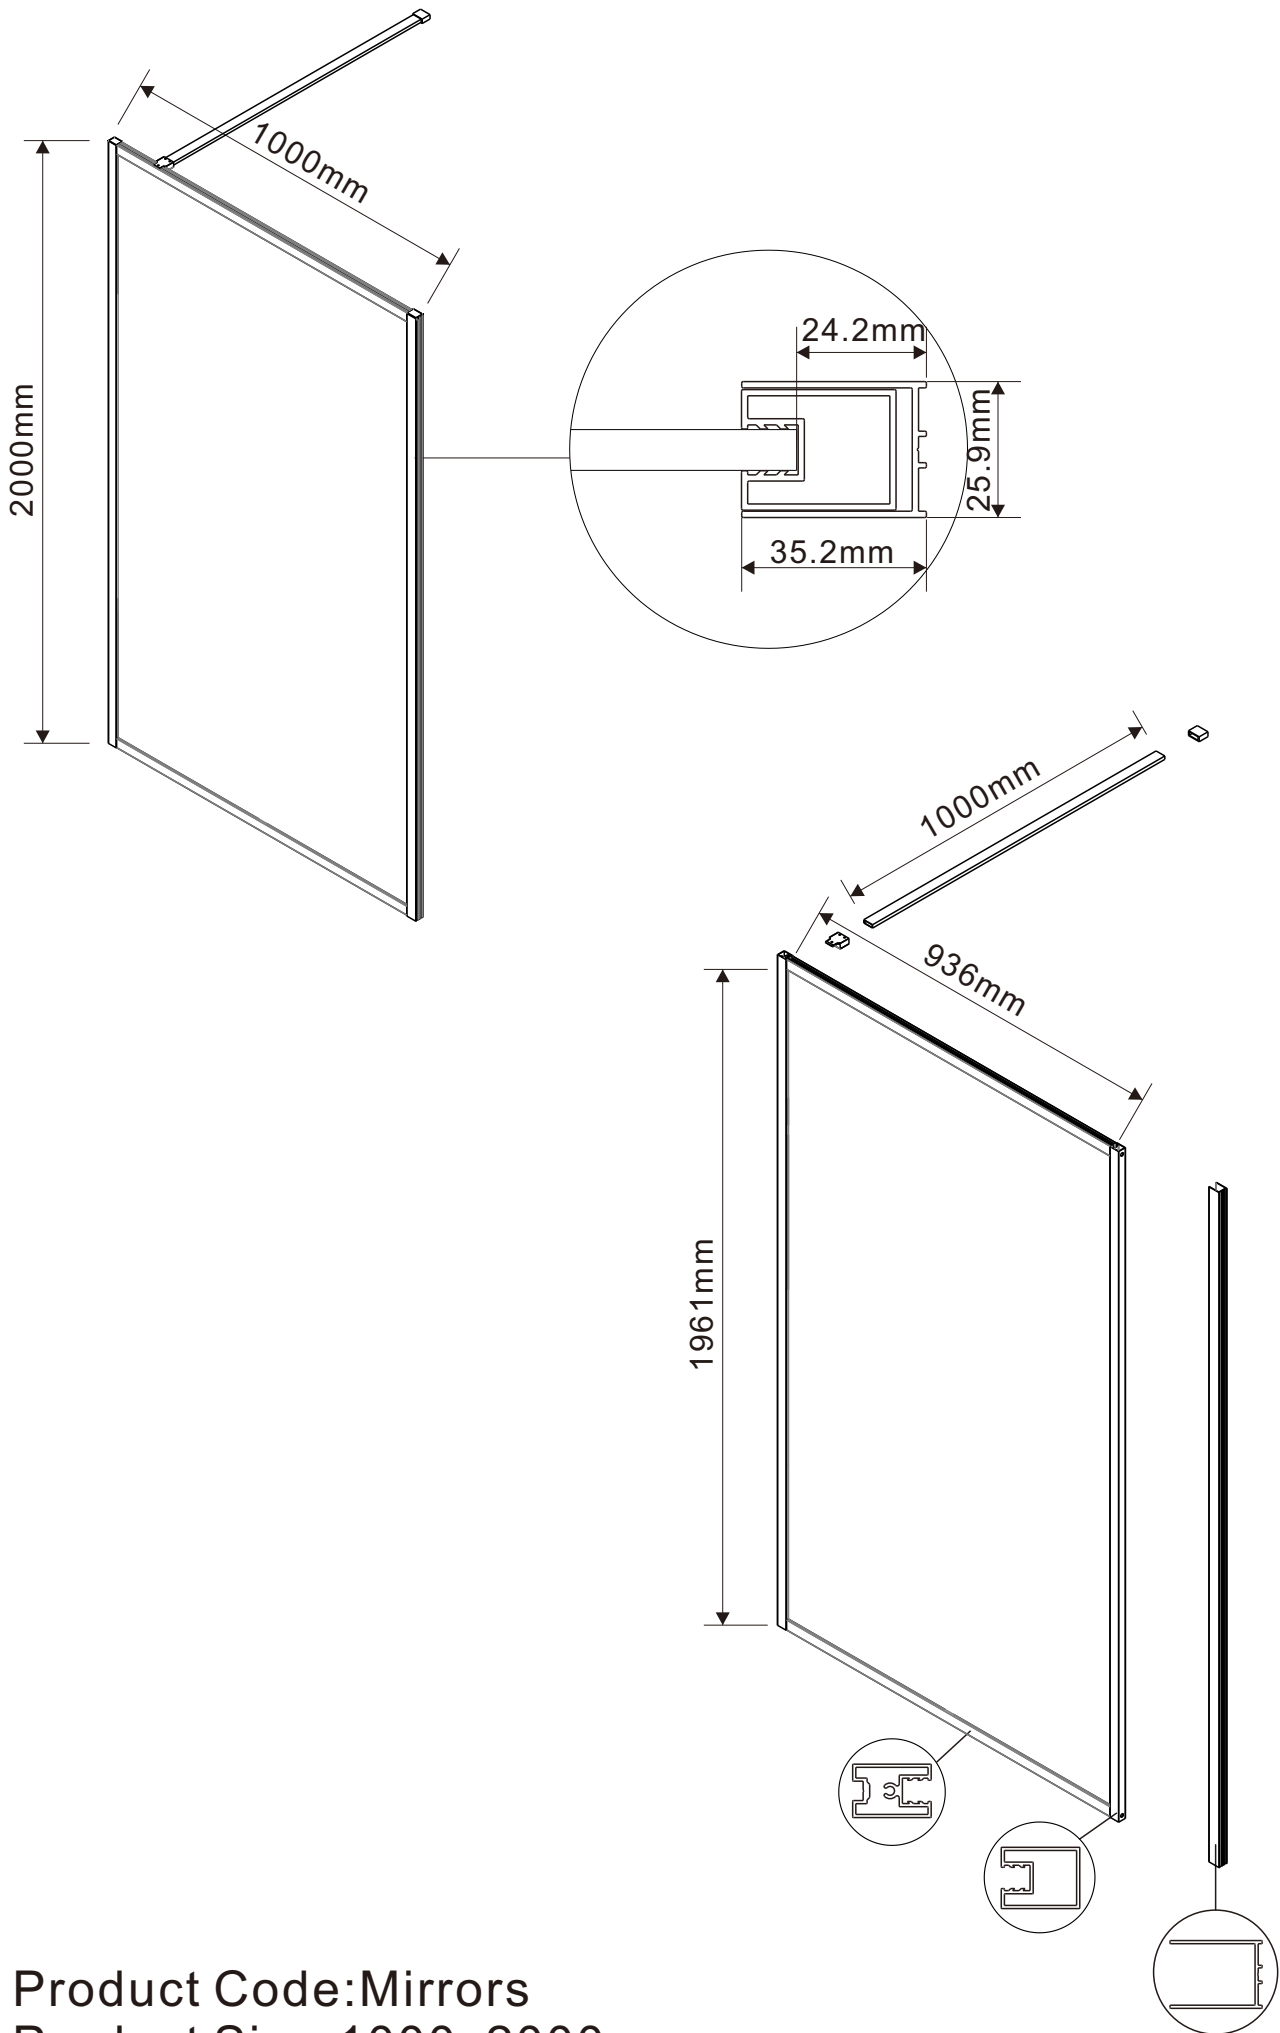

Product Code: Mirrors
Product Size: 800x2000mm

Product Code: Mirrors
Product Size: 900x2000mm

Product Code: Mirrors
Product Size: 1000x2000mm

Product Code: Mirrors
Product Size: 1100x2000mm

Product Code: Mirrors
Product Size: 1200x2000mm

Product Code: Mirrors
Product Size: 1400x2000mm